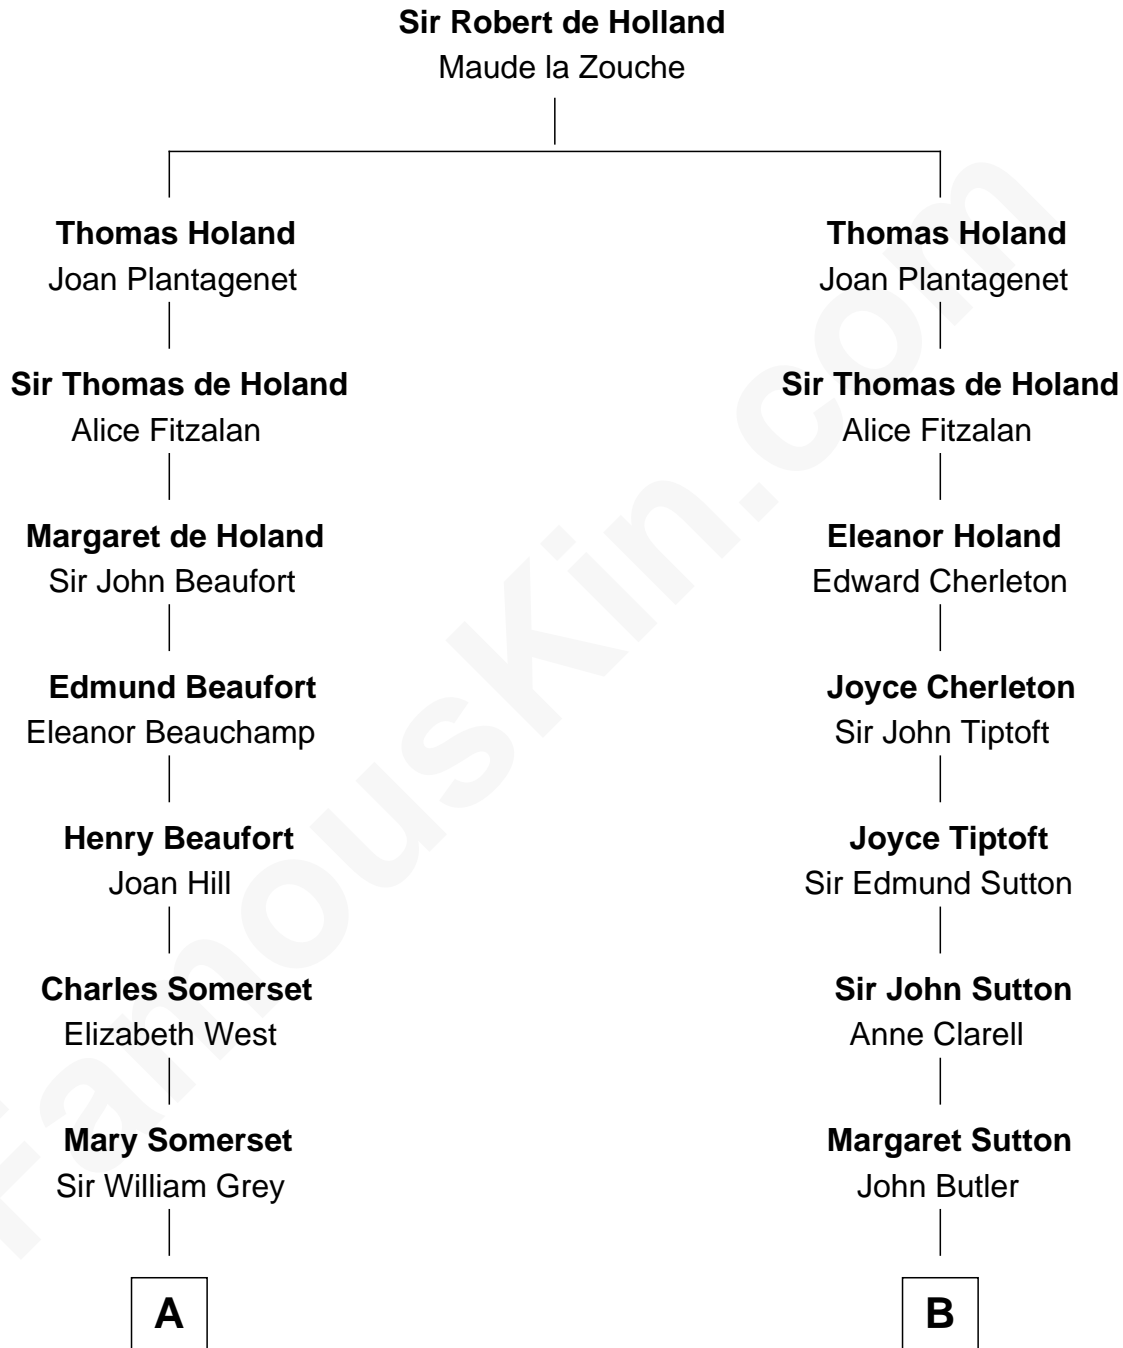

FamousKin.com Relationship Chart of

Benedict Cumberbatch
Movie, Television and Stage Actor

13th cousin 7 times removed of

George Washington
1st U.S. President

C

Henry Alfred Cumberbatch

Hélène Gertrude Rees