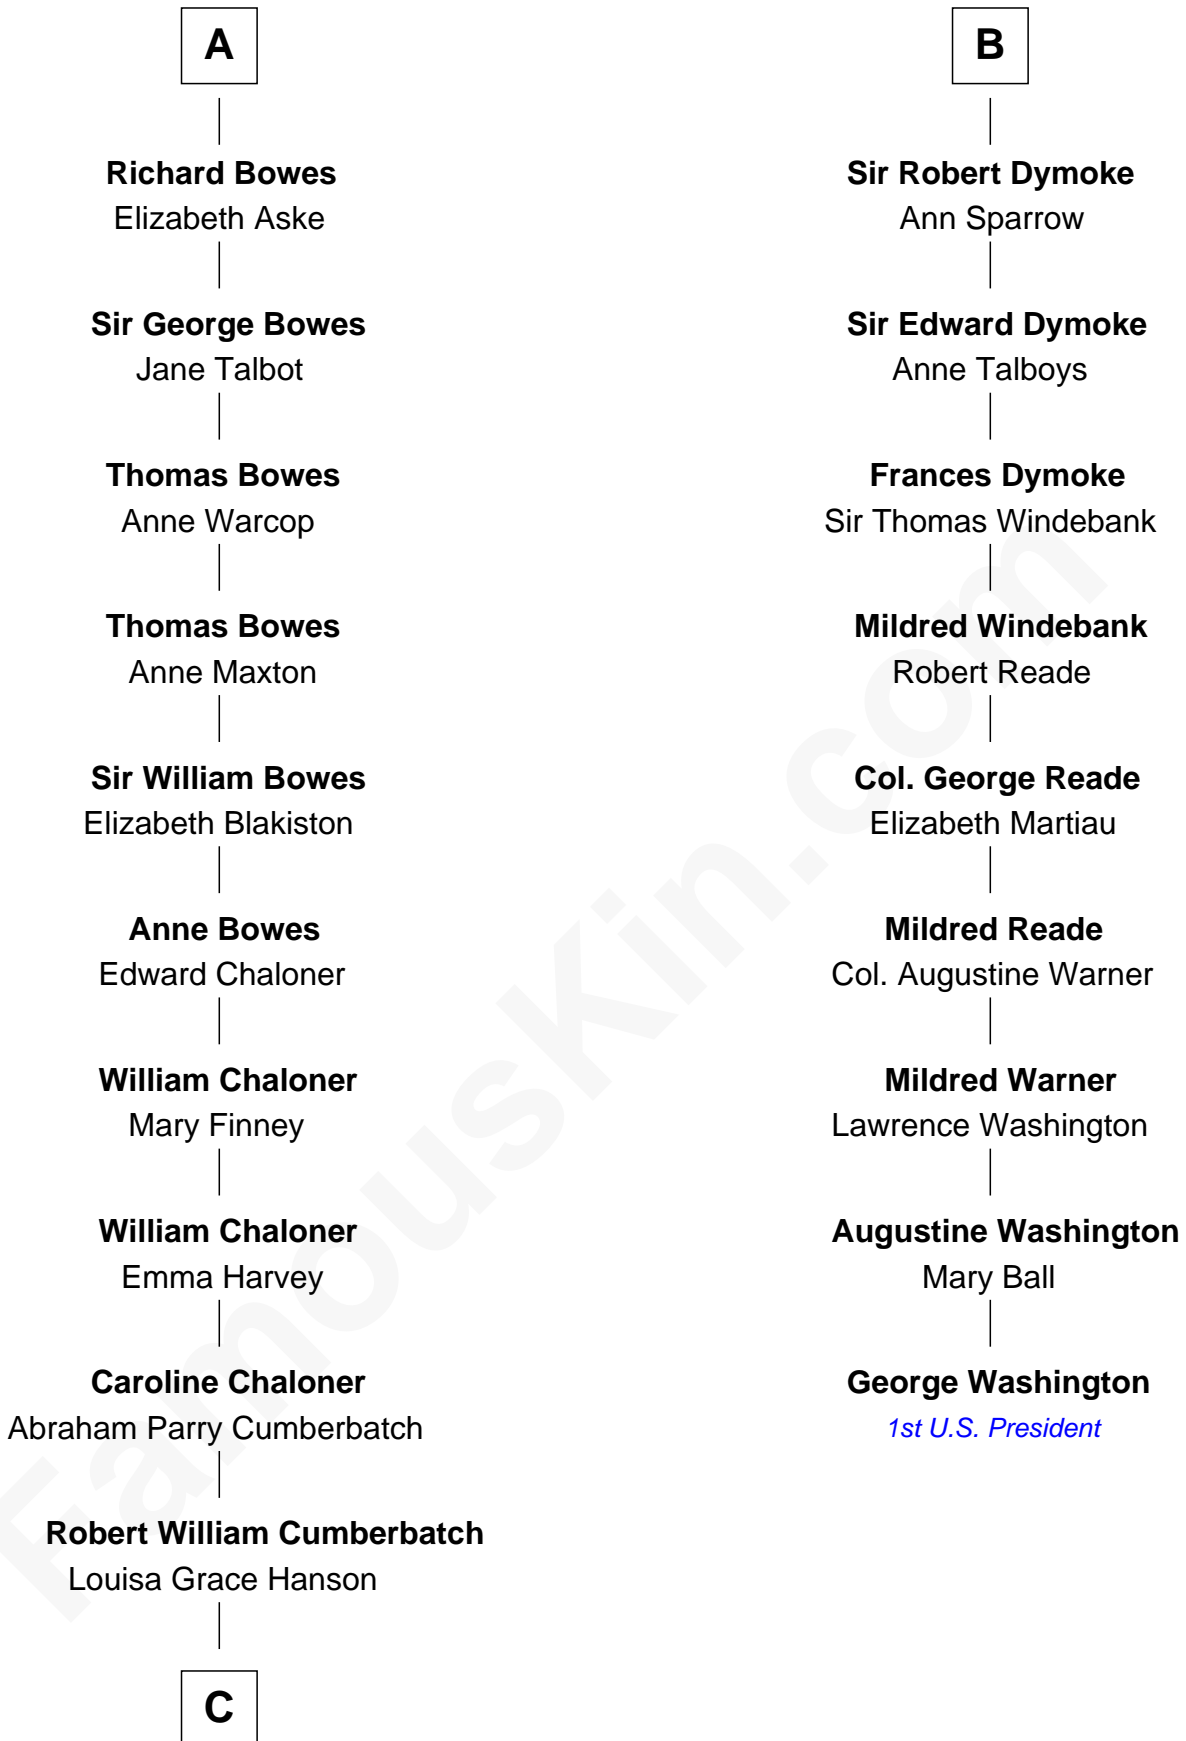

FamousKin.com Relationship Chart of

Benedict Cumberbatch
Movie, Television and Stage Actor

15th cousin 5 times removed of

George Washington
1st U.S. President

C

Henry Alfred Cumberbatch

Hélène Gertrude Rees

Henry Carlton Cumberbatch

Pauline Ellen Laing Congdon

Timothy Carlton Congdon Cumberbatch

Wanda Ventham

Benedict Cumberbatch

Movie, Television and Stage Actor