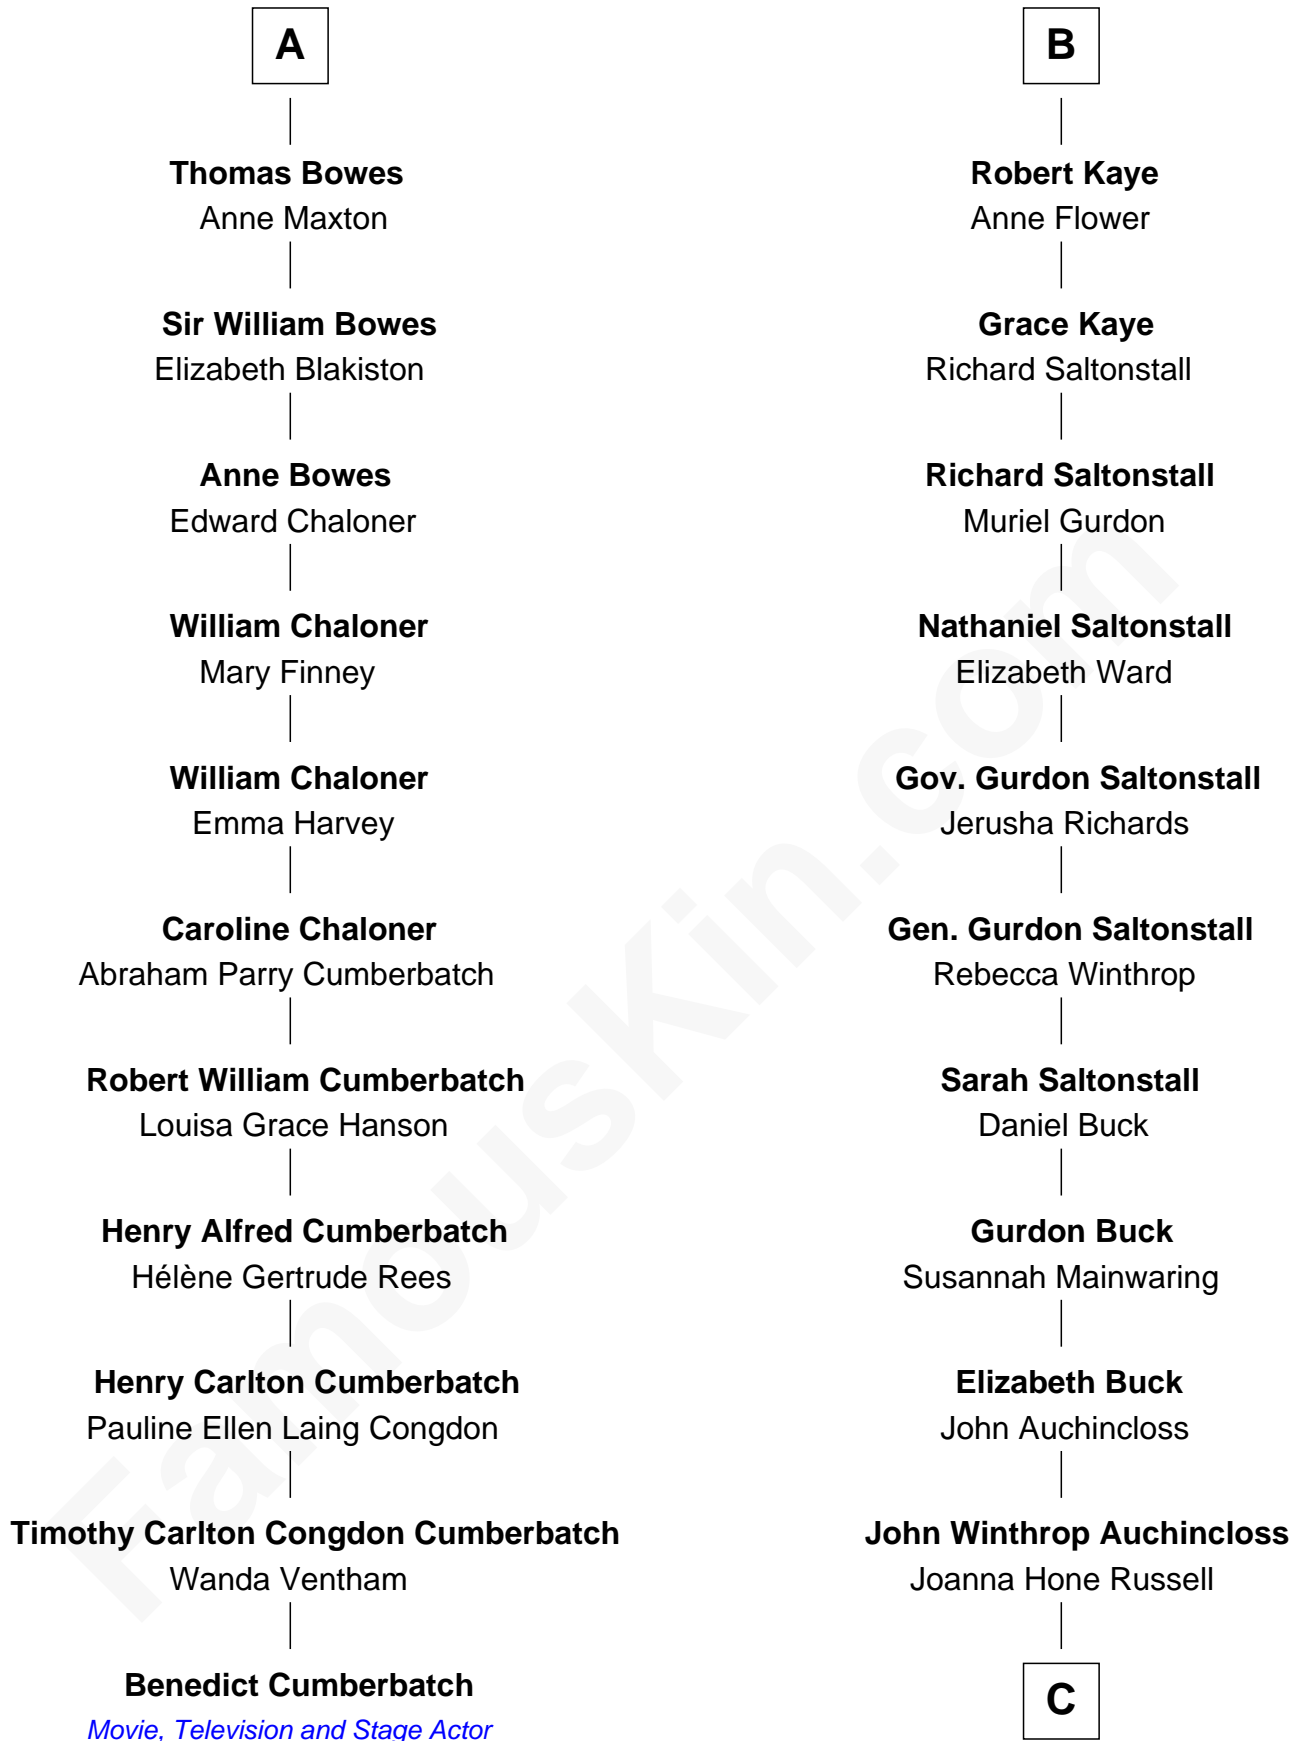

FamousKin.com

Relationship Chart of

Benedict Cumberbatch
Movie, Television and Stage Actor

17th cousin 1 time removed of

Louis Auchincloss
Author

C

Joseph Howland Auchincloss

Priscilla Dixon Stanton

Louis Auchincloss

Author

FamousKin.com