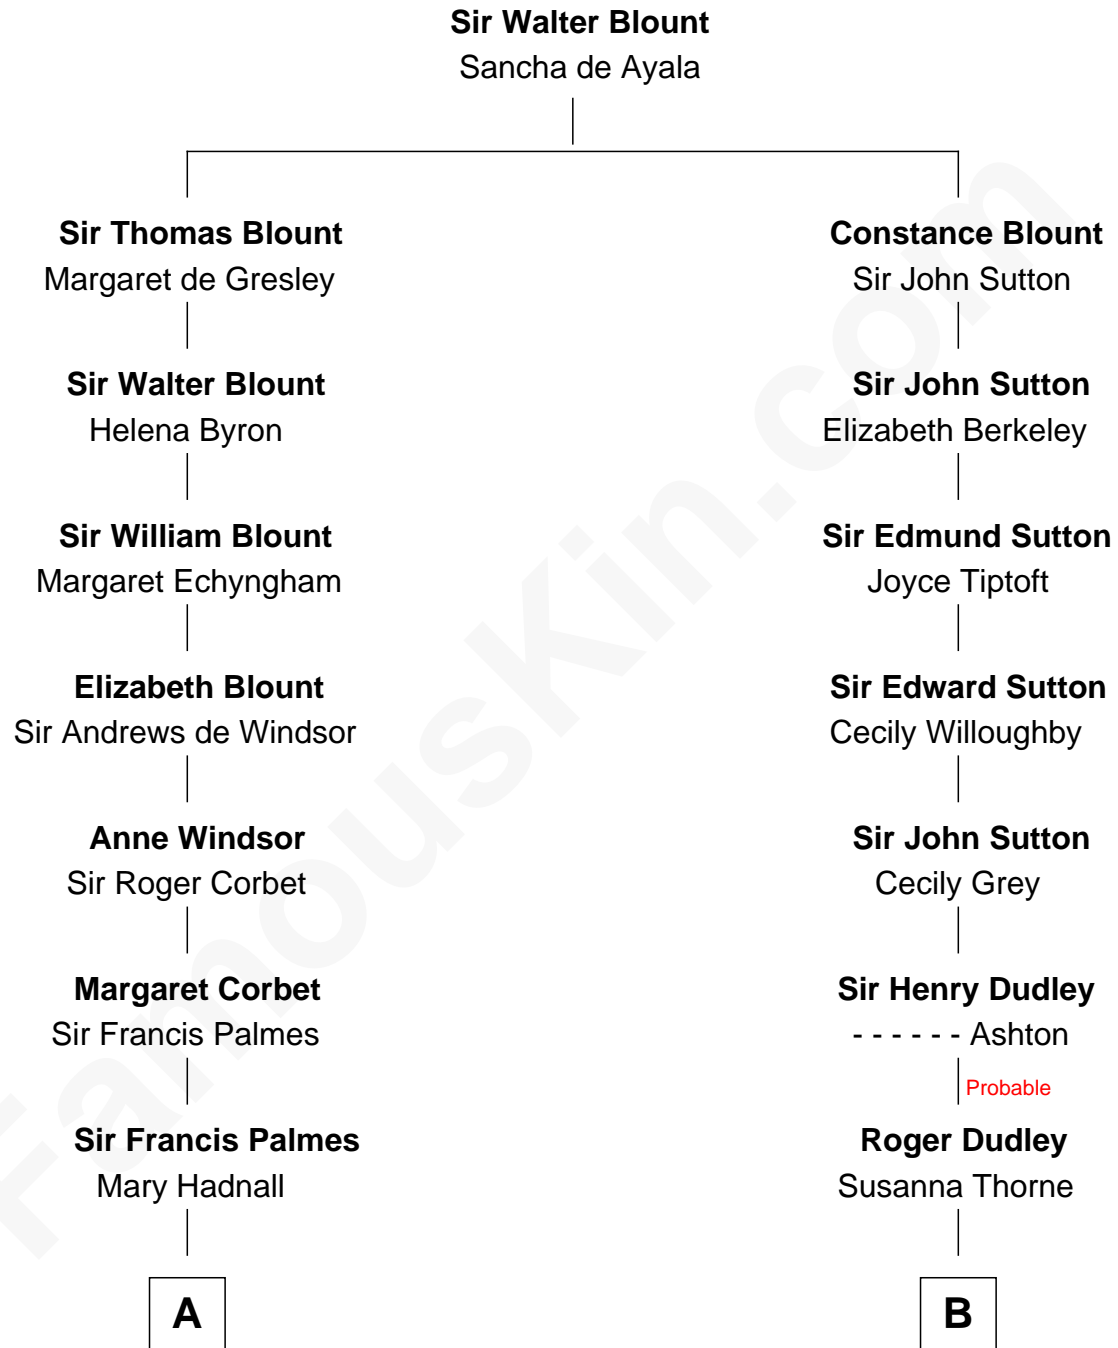

FamousKin.com Relationship Chart of

Benedict Cumberbatch
Movie, Television and Stage Actor

16th cousin 3 times removed of

Louis Auchincloss
Author

C

Henry Carlton Cumberbatch

Pauline Ellen Laing Congdon

Timothy Carlton Congdon Cumberbatch

Wanda Ventham

Benedict Cumberbatch

Movie, Television and Stage Actor

FamousKin.com