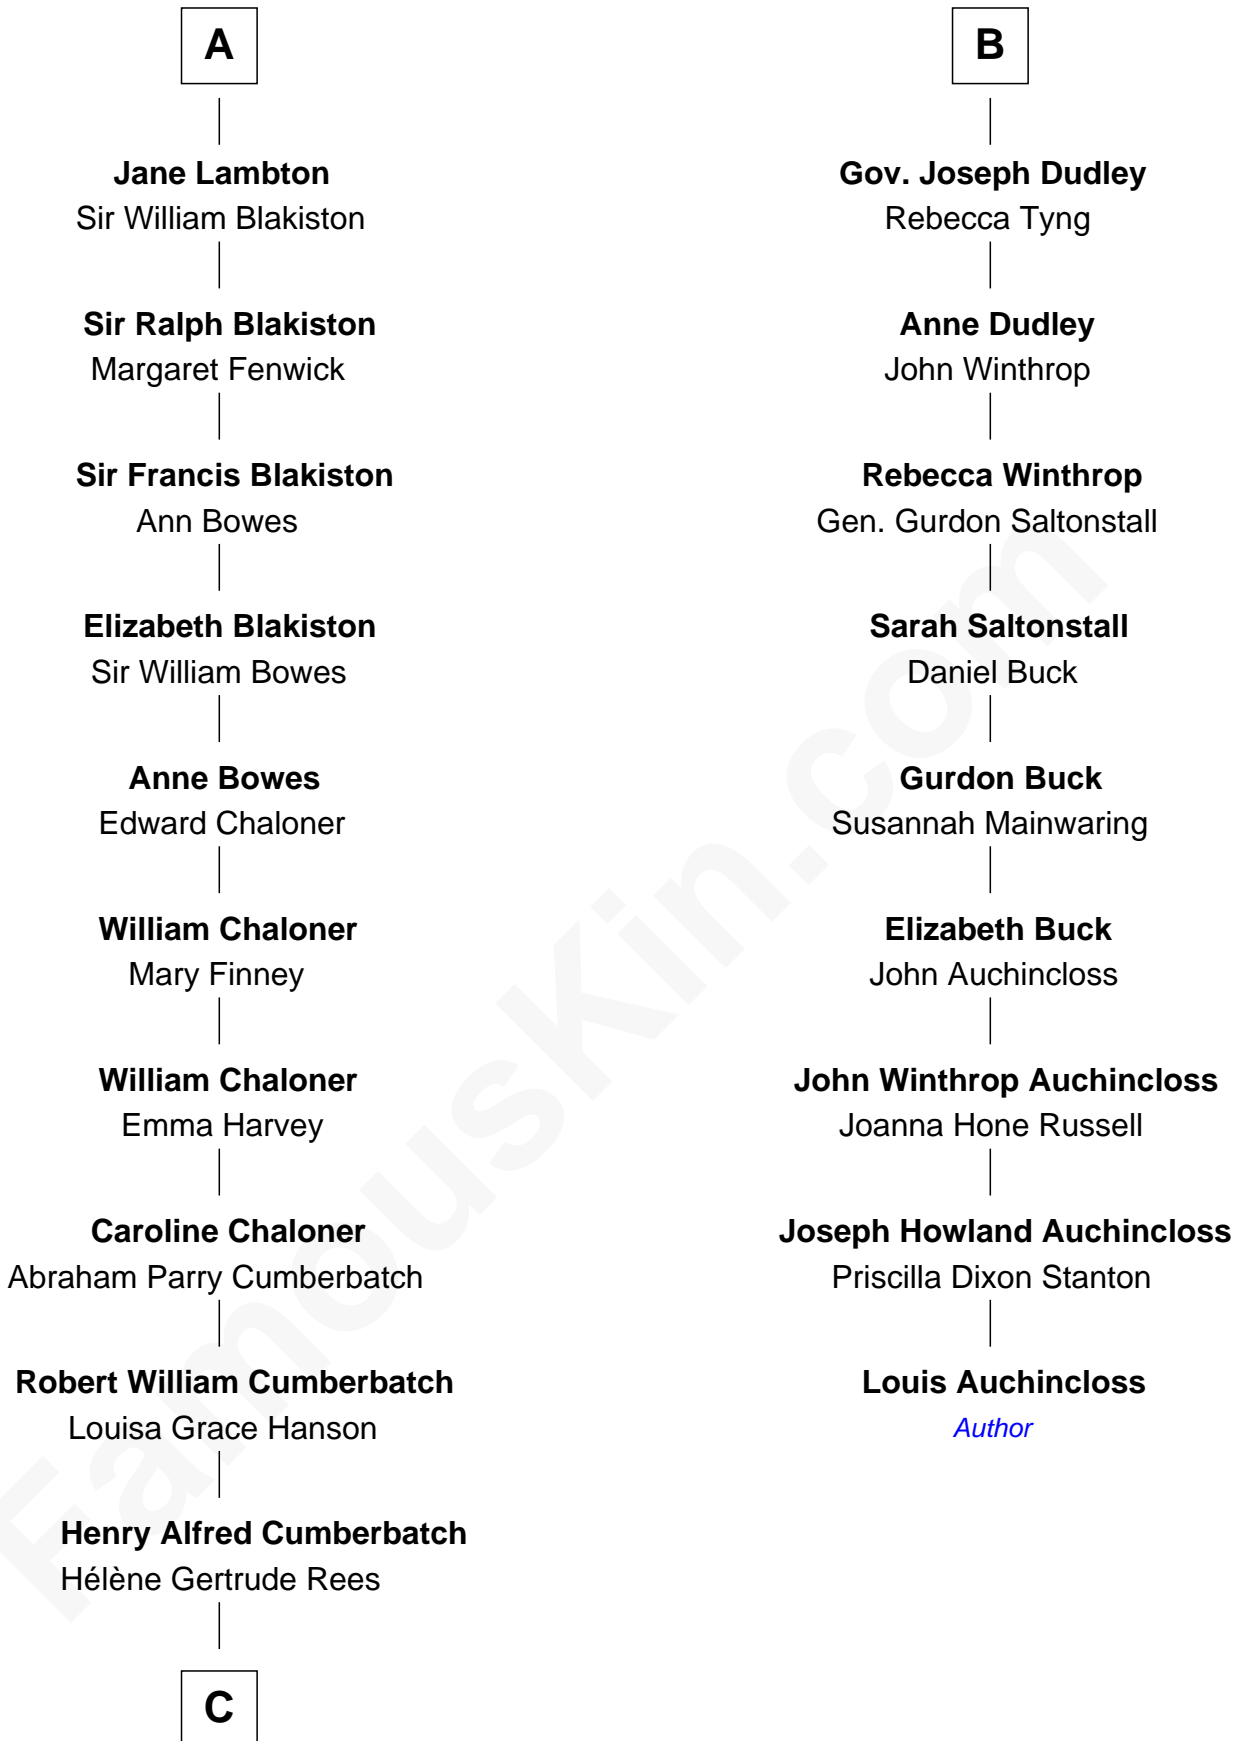

FamousKin.com Relationship Chart of

Benedict Cumberbatch
Movie, Television and Stage Actor

15th cousin 4 times removed of

Louis Auchincloss
Author

C

Henry Carlton Cumberbatch

Pauline Ellen Laing Congdon

Timothy Carlton Congdon Cumberbatch

Wanda Ventham

Benedict Cumberbatch

Movie, Television and Stage Actor

FamousKin.com