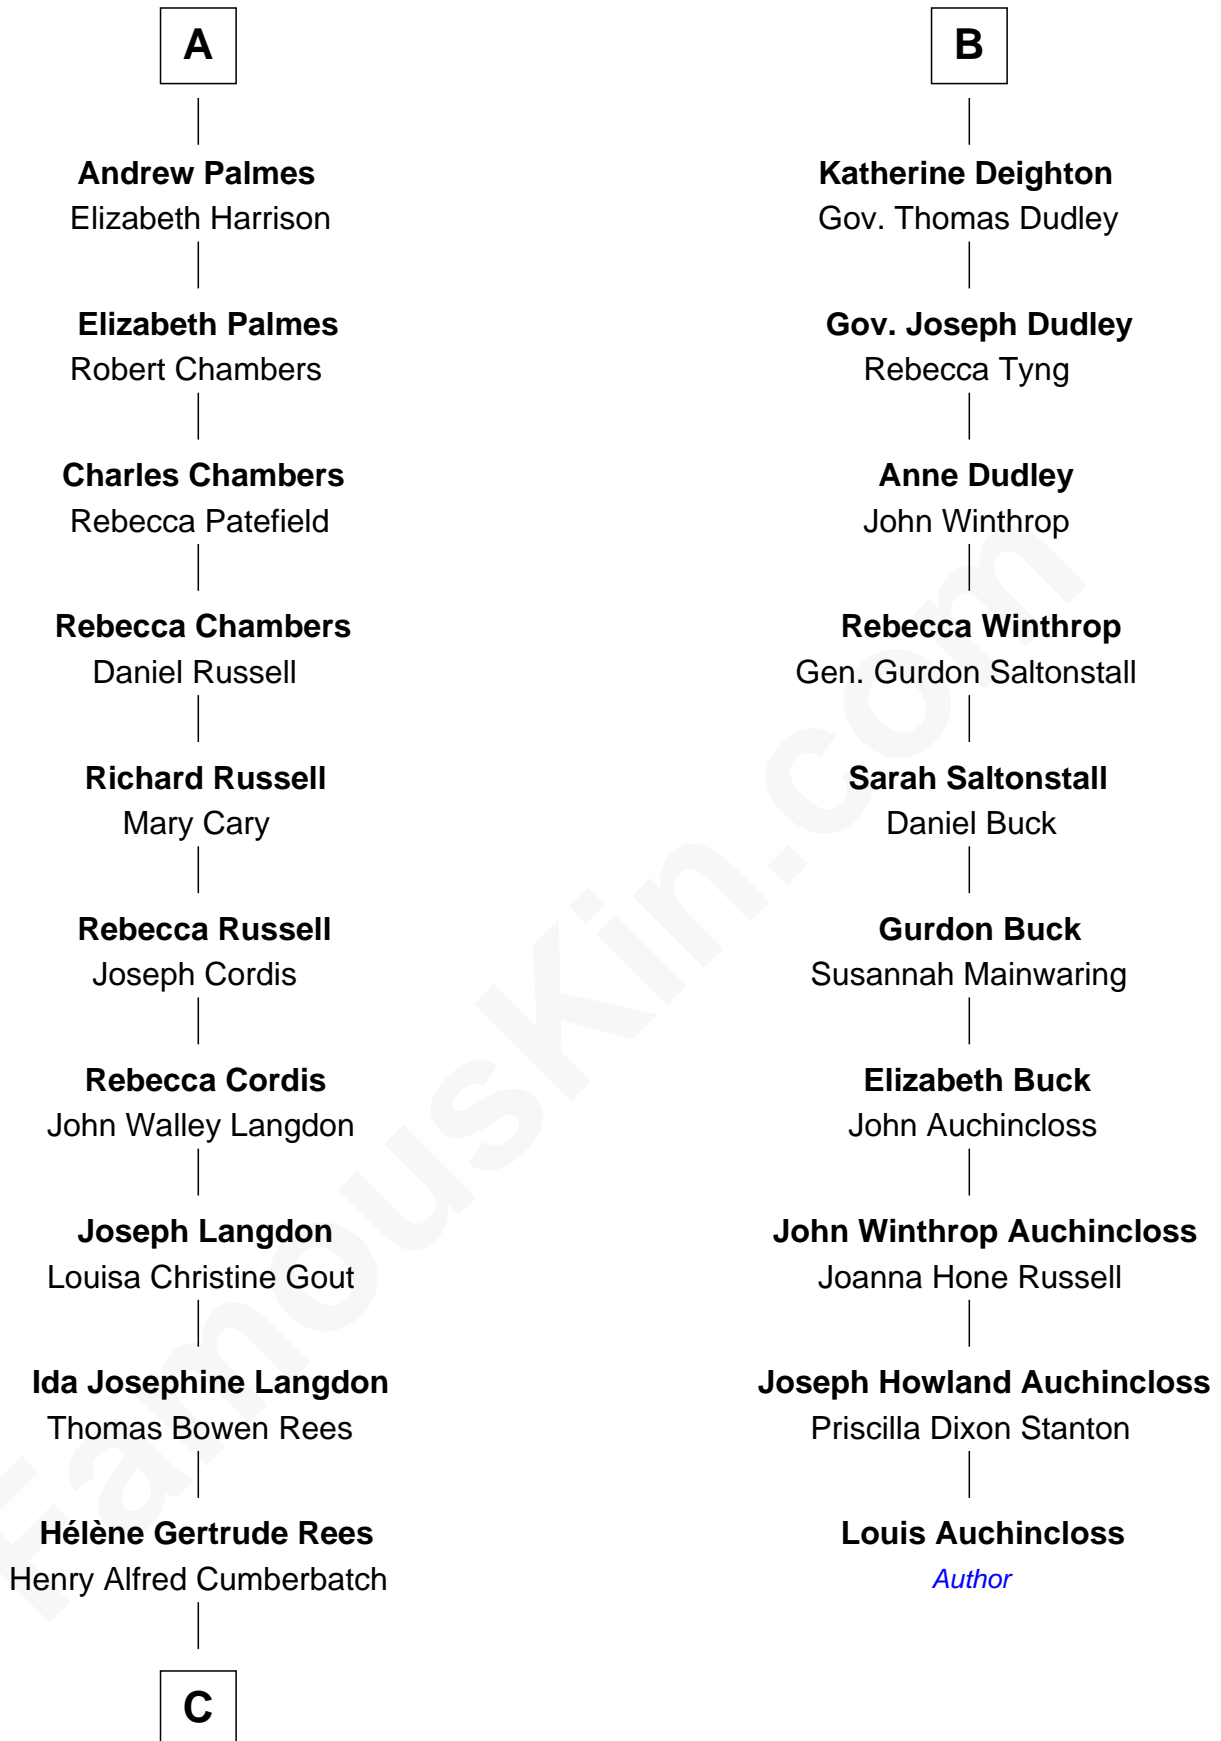

# FamousKin.com Relationship Chart of

**Benedict Cumberbatch**  
*Movie, Television and Stage Actor*

16th cousin 3 times removed of

**Louis Auchincloss**  
*Author*

**C**

Henry Carlton Cumberbatch

Pauline Ellen Laing Congdon

Timothy Carlton Congdon Cumberbatch

Wanda Ventham

**Benedict Cumberbatch**

*Movie, Television and Stage Actor*

FamousKin.com