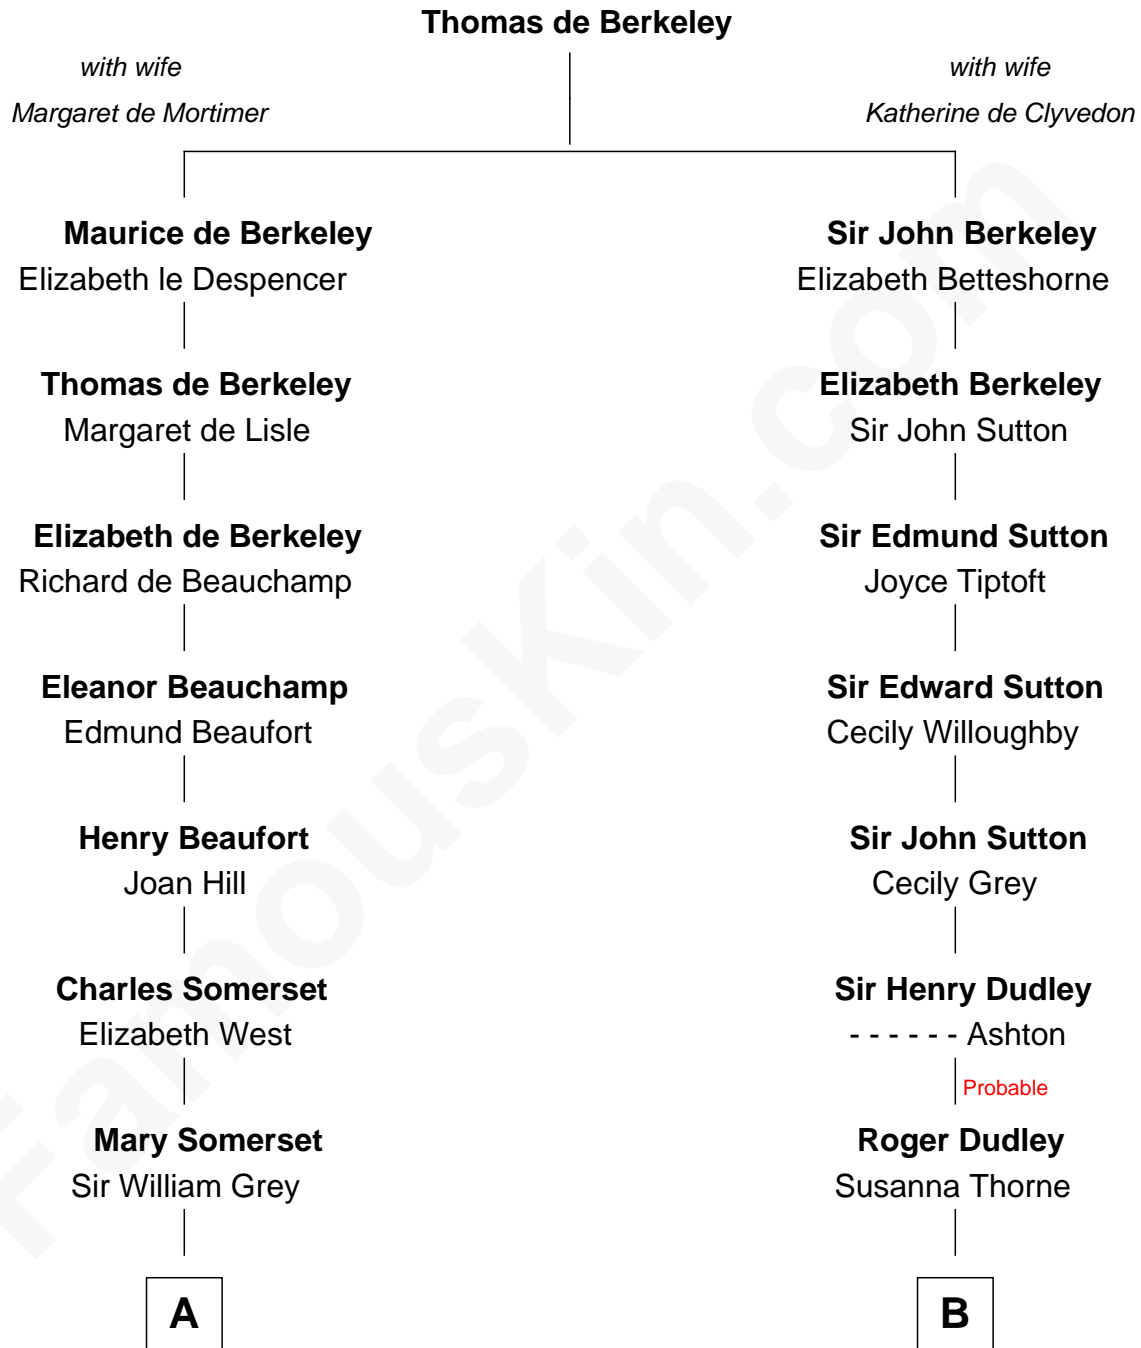

# FamousKin.com Relationship Chart of

**Benedict Cumberbatch**  
*Movie, Television and Stage Actor*

16th cousin 4 times removed of

**Louis Auchincloss**  
*Author*

**C**

Henry Alfred Cumberbatch

Hélène Gertrude Rees

Henry Carlton Cumberbatch

Pauline Ellen Laing Congdon

Timothy Carlton Congdon Cumberbatch

Wanda Ventham

**Benedict Cumberbatch**

*Movie, Television and Stage Actor*