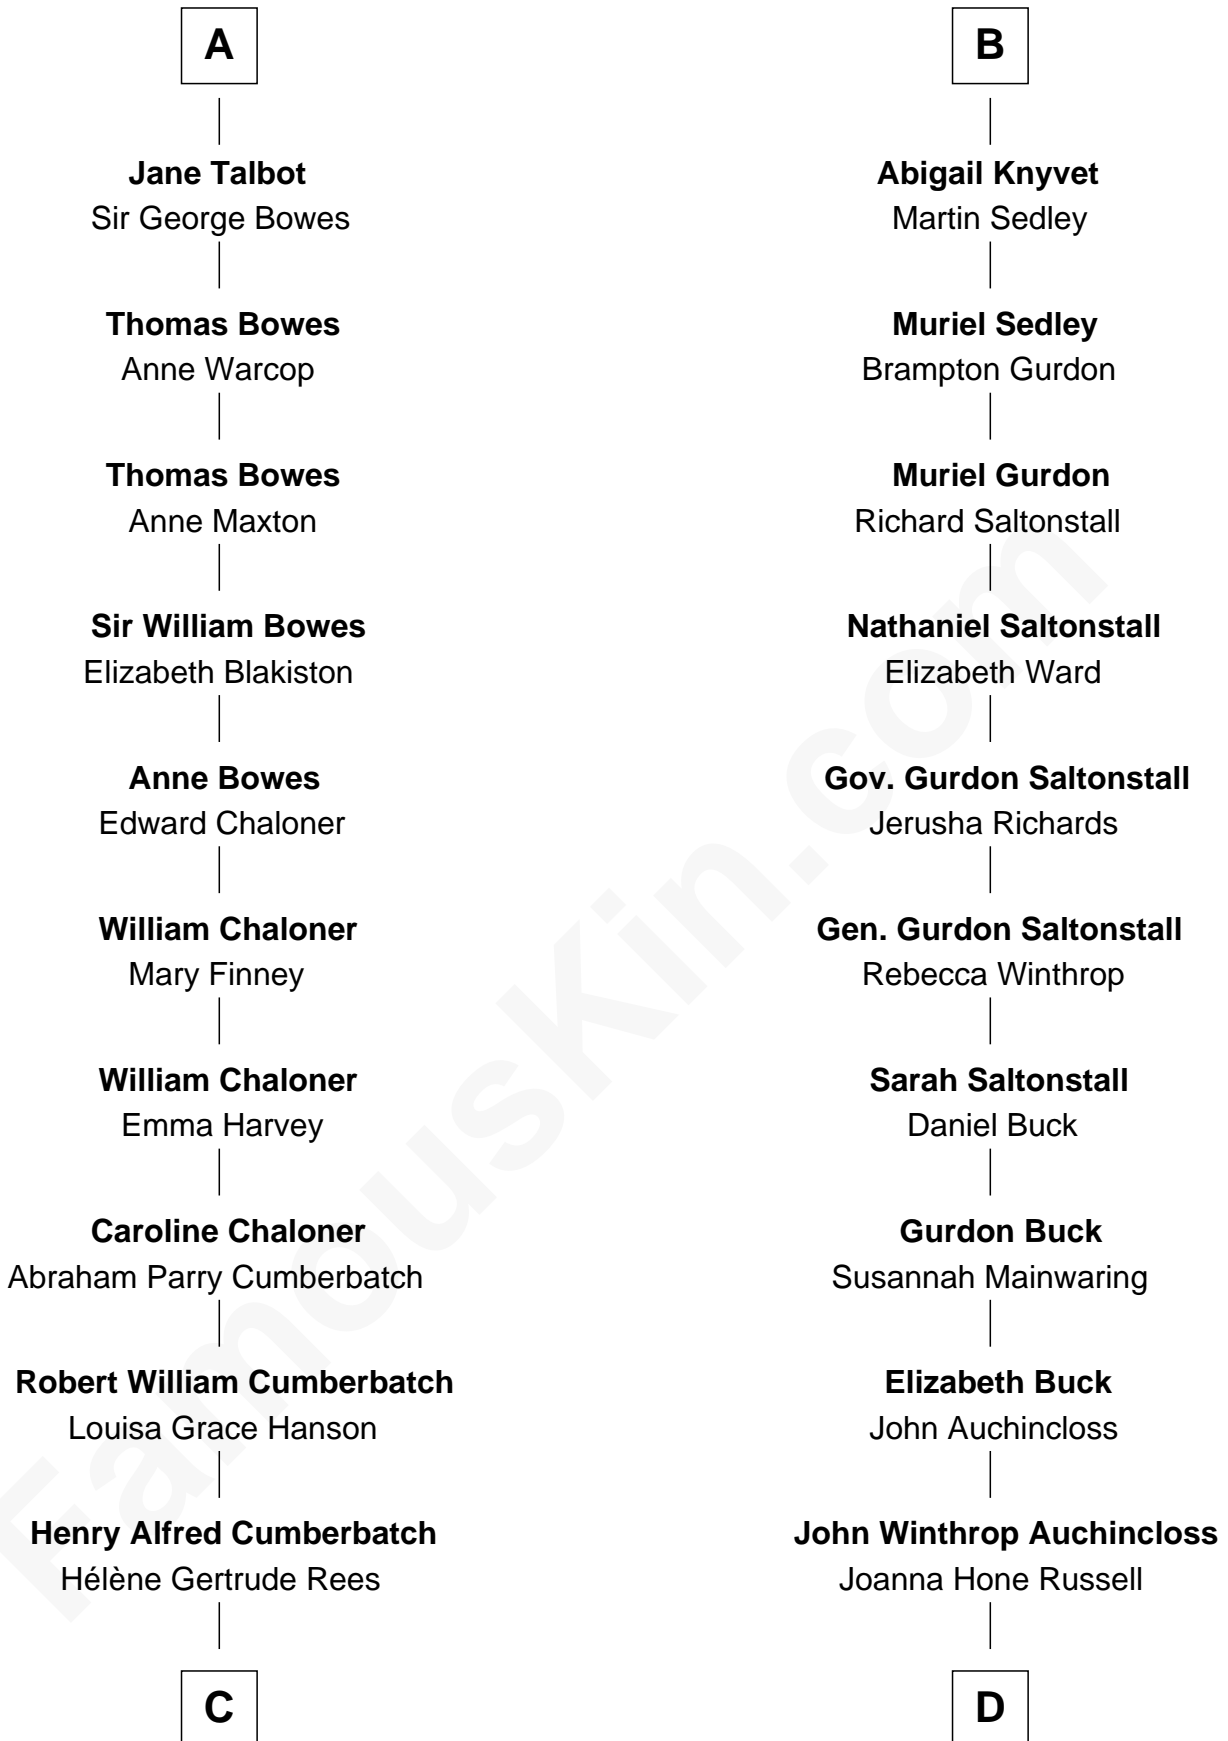

FamousKin.com Relationship Chart of

Benedict Cumberbatch
Movie, Television and Stage Actor

18th cousin 1 time removed of

Louis Auchincloss
Author

Sir William de Ros
Margery de Badlesmere

C

Henry Carlton Cumberbatch