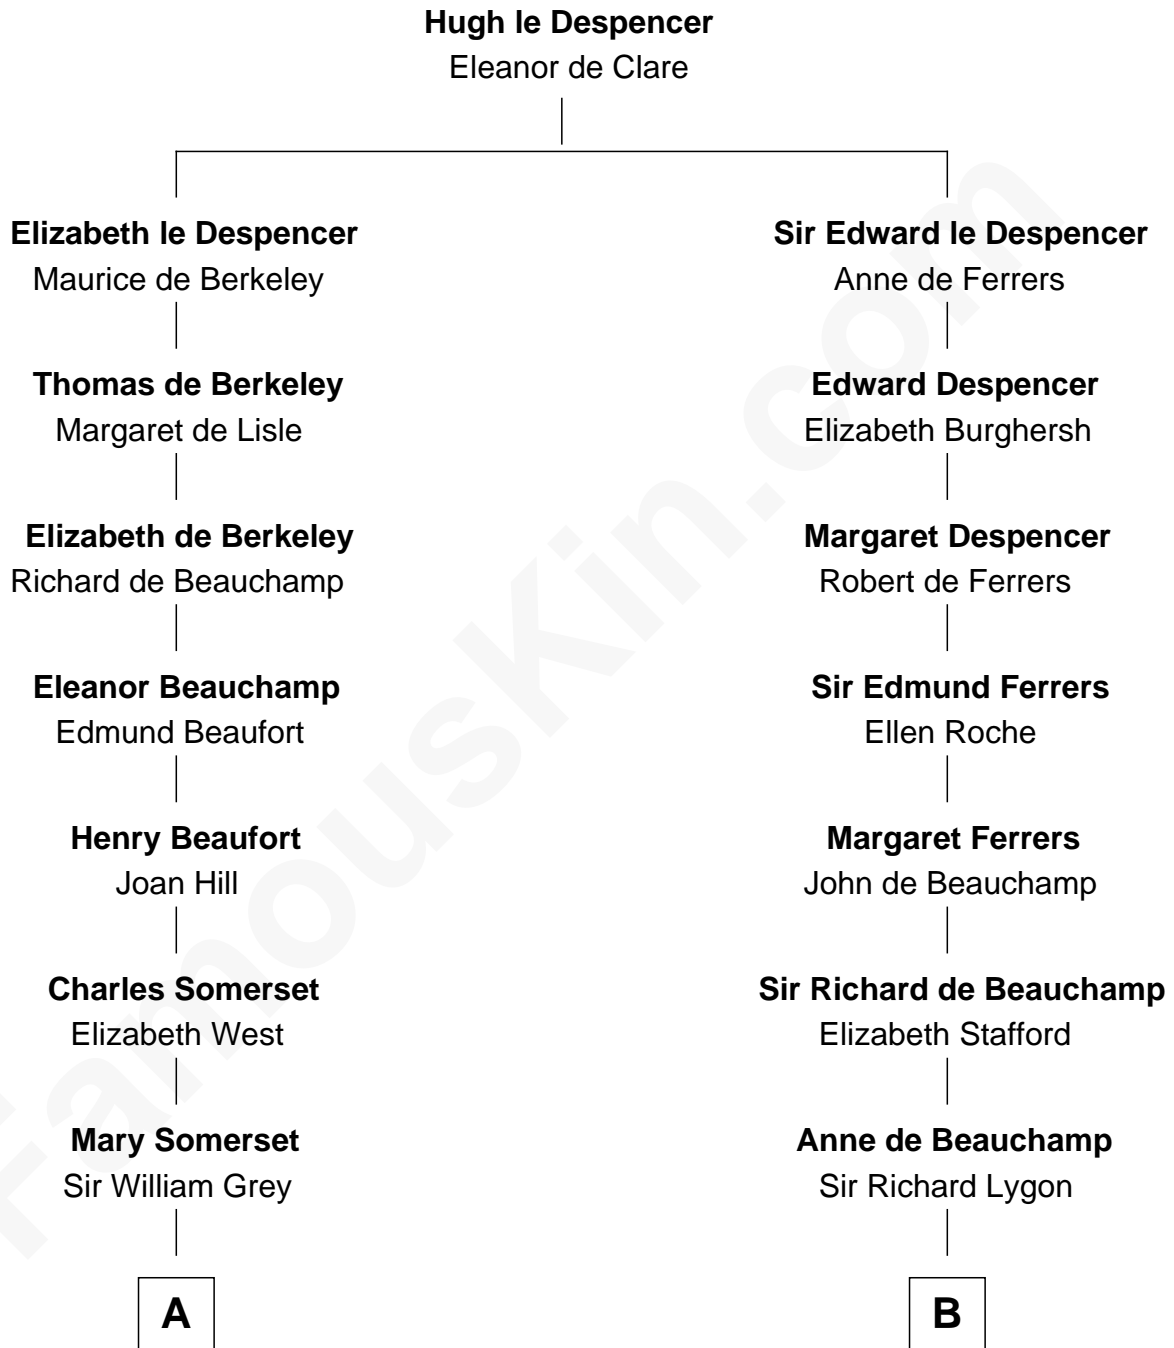

**FamousKin.com**  
**Relationship Chart of**  
**Benedict Cumberbatch**  
*Movie, Television and Stage Actor*

20th cousin of

**Louis Auchincloss**  
*Author*

**C**

**Henry Alfred Cumberbatch**  
Hélène Gertrude Rees

**Henry Carlton Cumberbatch**  
Pauline Ellen Laing Congdon

**Timothy Carlton Congdon Cumberbatch**  
Wanda Venham

**Benedict Cumberbatch**  
*Movie, Television and Stage Actor*

**D**

**Elizabeth Buck**  
John Auchincloss

**John Winthrop Auchincloss**  
Joanna Hone Russell

**Joseph Howland Auchincloss**  
Priscilla Dixon Stanton

**Louis Auchincloss**  
*Author*