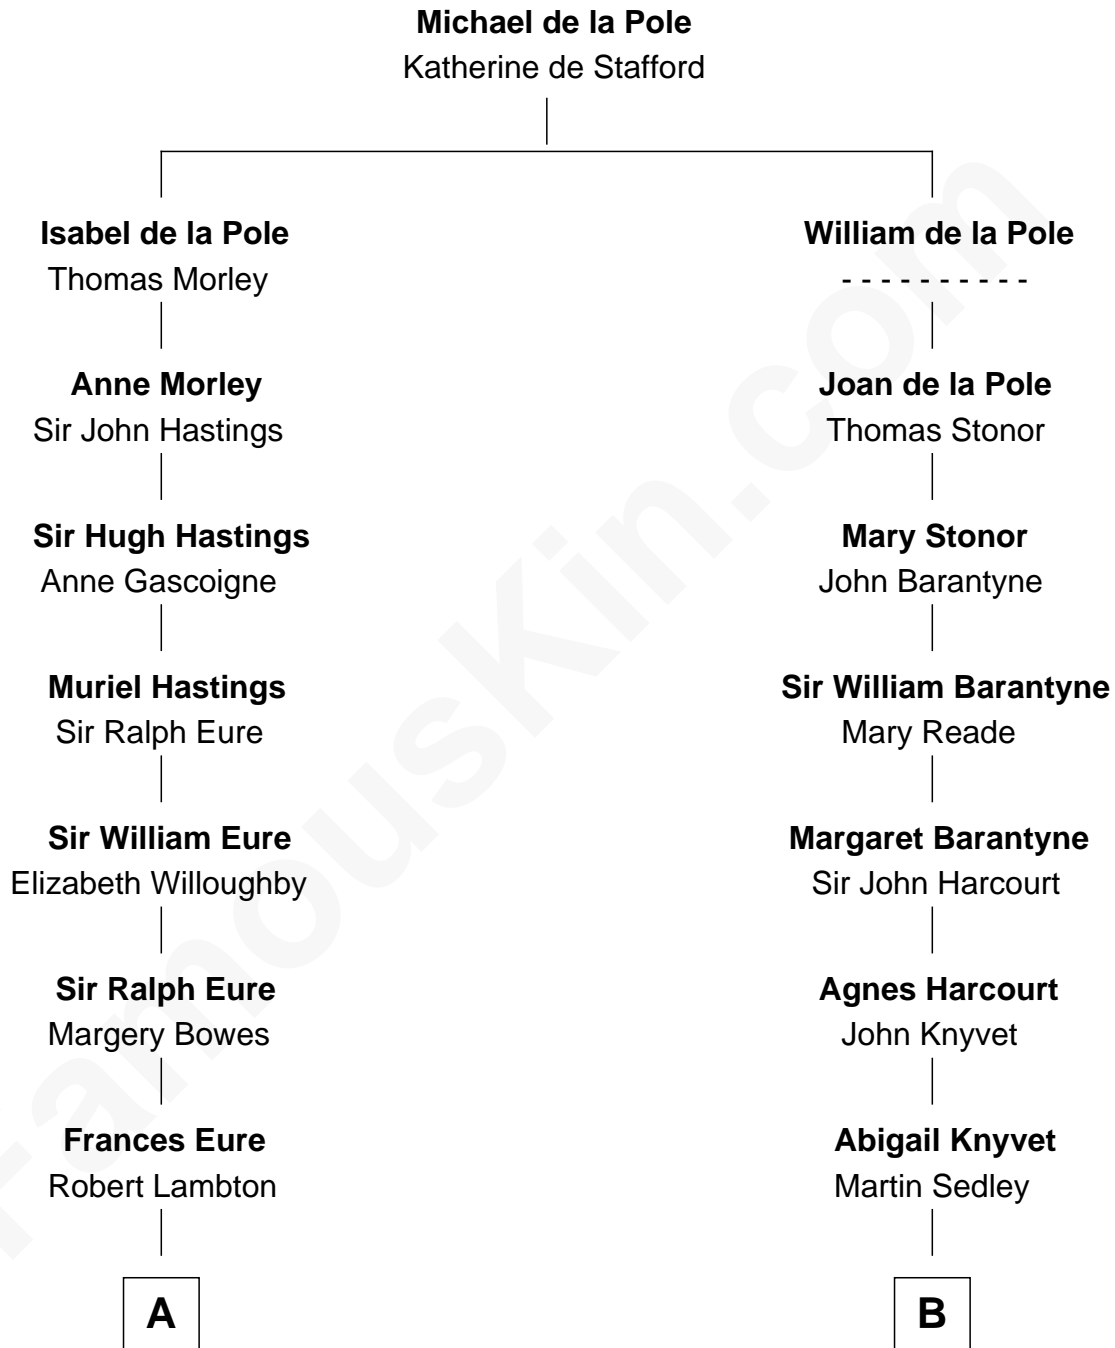

FamousKin.com Relationship Chart of

Benedict Cumberbatch
Movie, Television and Stage Actor

17th cousin 2 times removed of

Louis Auchincloss
Author

C

Henry Carlton Cumberbatch

Pauline Ellen Laing Congdon

Timothy Carlton Congdon Cumberbatch

Wanda Ventham

Benedict Cumberbatch

Movie, Television and Stage Actor

FamousKin.com