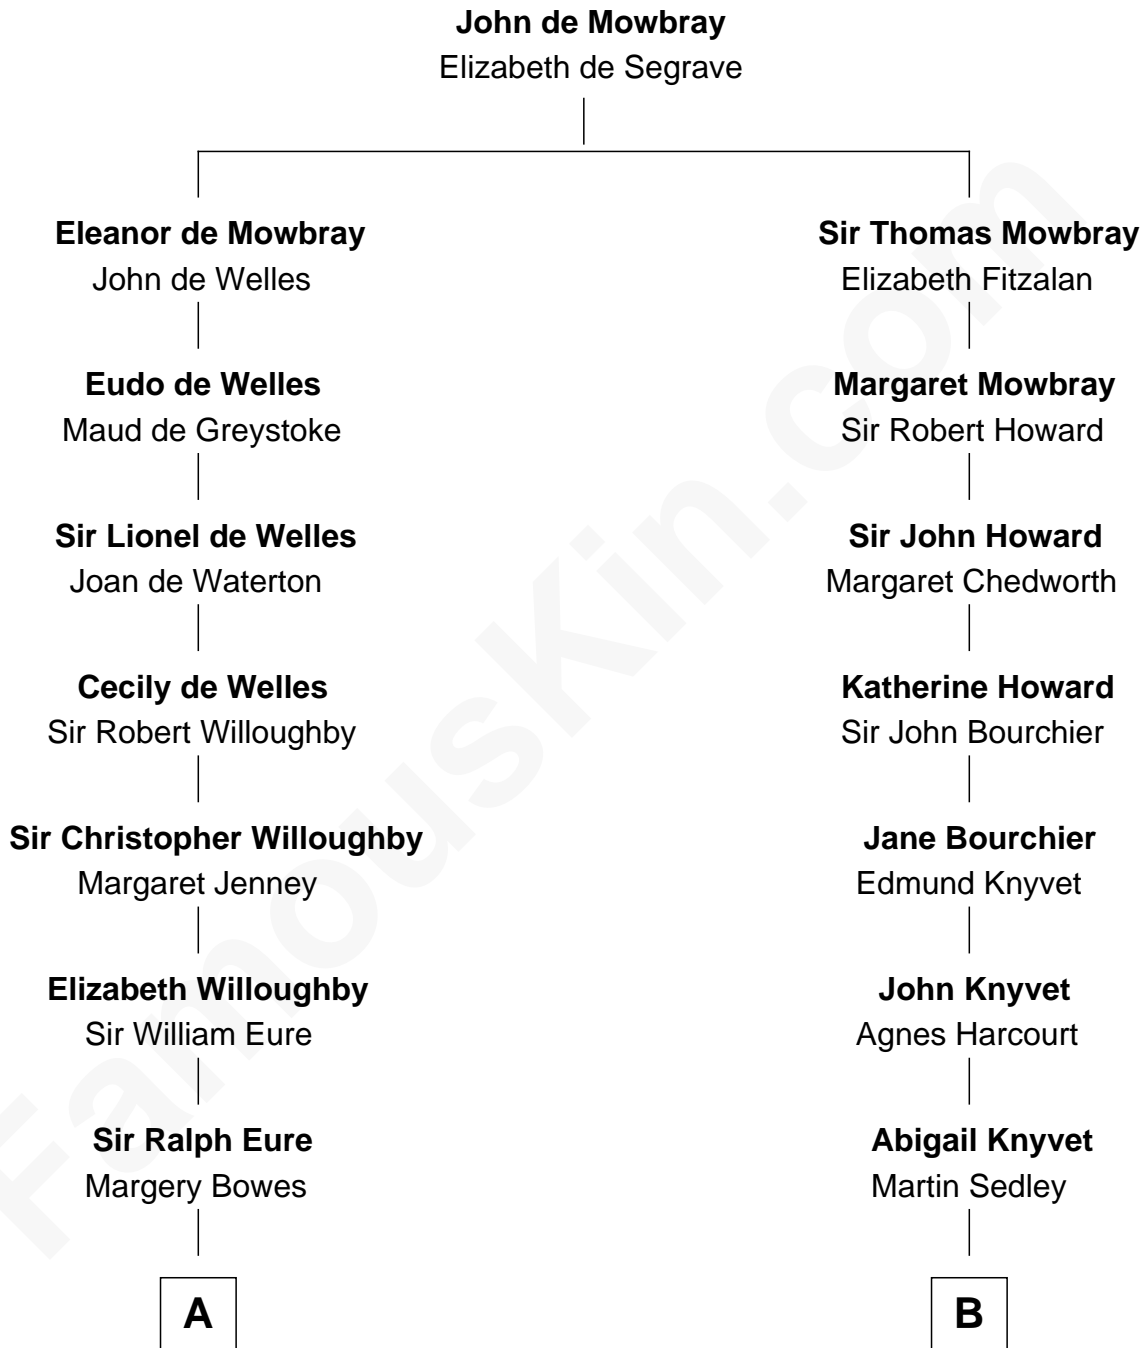

FamousKin.com

Relationship Chart of

Benedict Cumberbatch
Movie, Television and Stage Actor

17th cousin 3 times removed of

Louis Auchincloss
Author

C

Henry Alfred Cumberbatch

Hélène Gertrude Rees

Henry Carlton Cumberbatch

Pauline Ellen Laing Congdon

Timothy Carlton Congdon Cumberbatch

Wanda Ventham

Benedict Cumberbatch

Movie, Television and Stage Actor