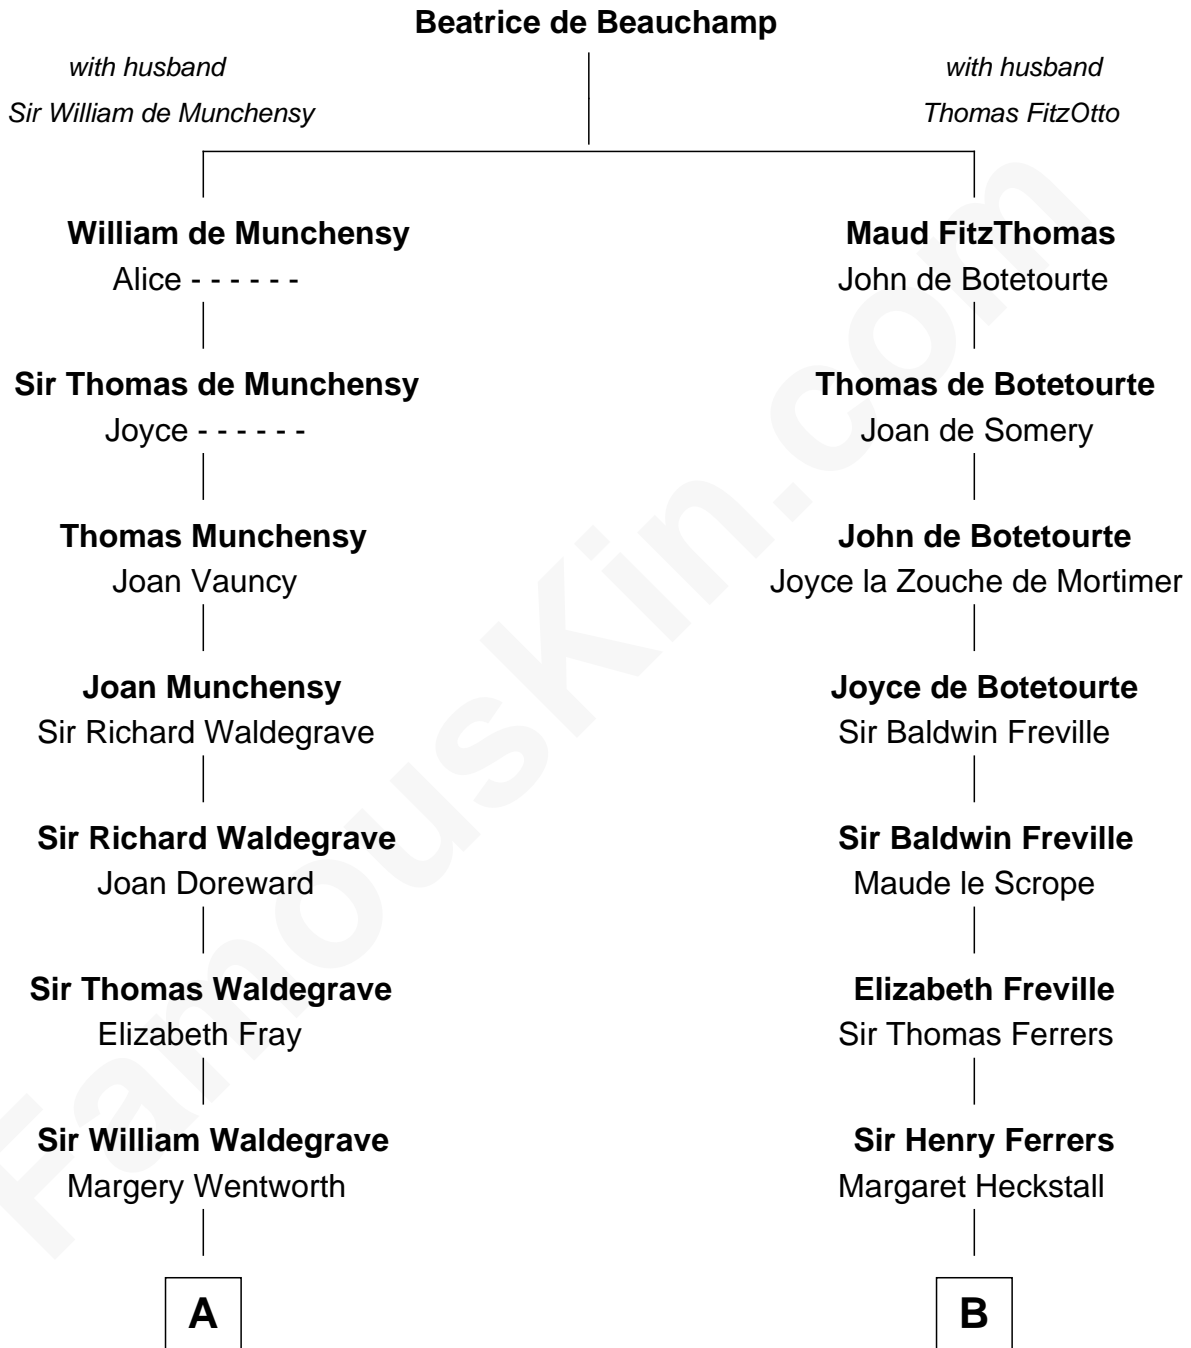

# FamousKin.com Relationship Chart of

**Benedict Cumberbatch**

*Movie, Television and Stage Actor*

18th cousin 3 times removed of

**Hetty Green**

*"The Witch of Wall Street"*

**C**

**Robert William Cumberbatch**

Louisa Grace Hanson

**Henry Alfred Cumberbatch**

Hélène Gertrude Rees

**Henry Carlton Cumberbatch**

Pauline Ellen Laing Congdon

**Timothy Carlton Congdon Cumberbatch**

Wanda Ventham

**Benedict Cumberbatch**

*Movie, Television and Stage Actor*

**D**

**Abby Slocum Howland**

Edward Mott Robinson

**Hetty Green**

*"The Witch of Wall Street"*

FamousKin.com