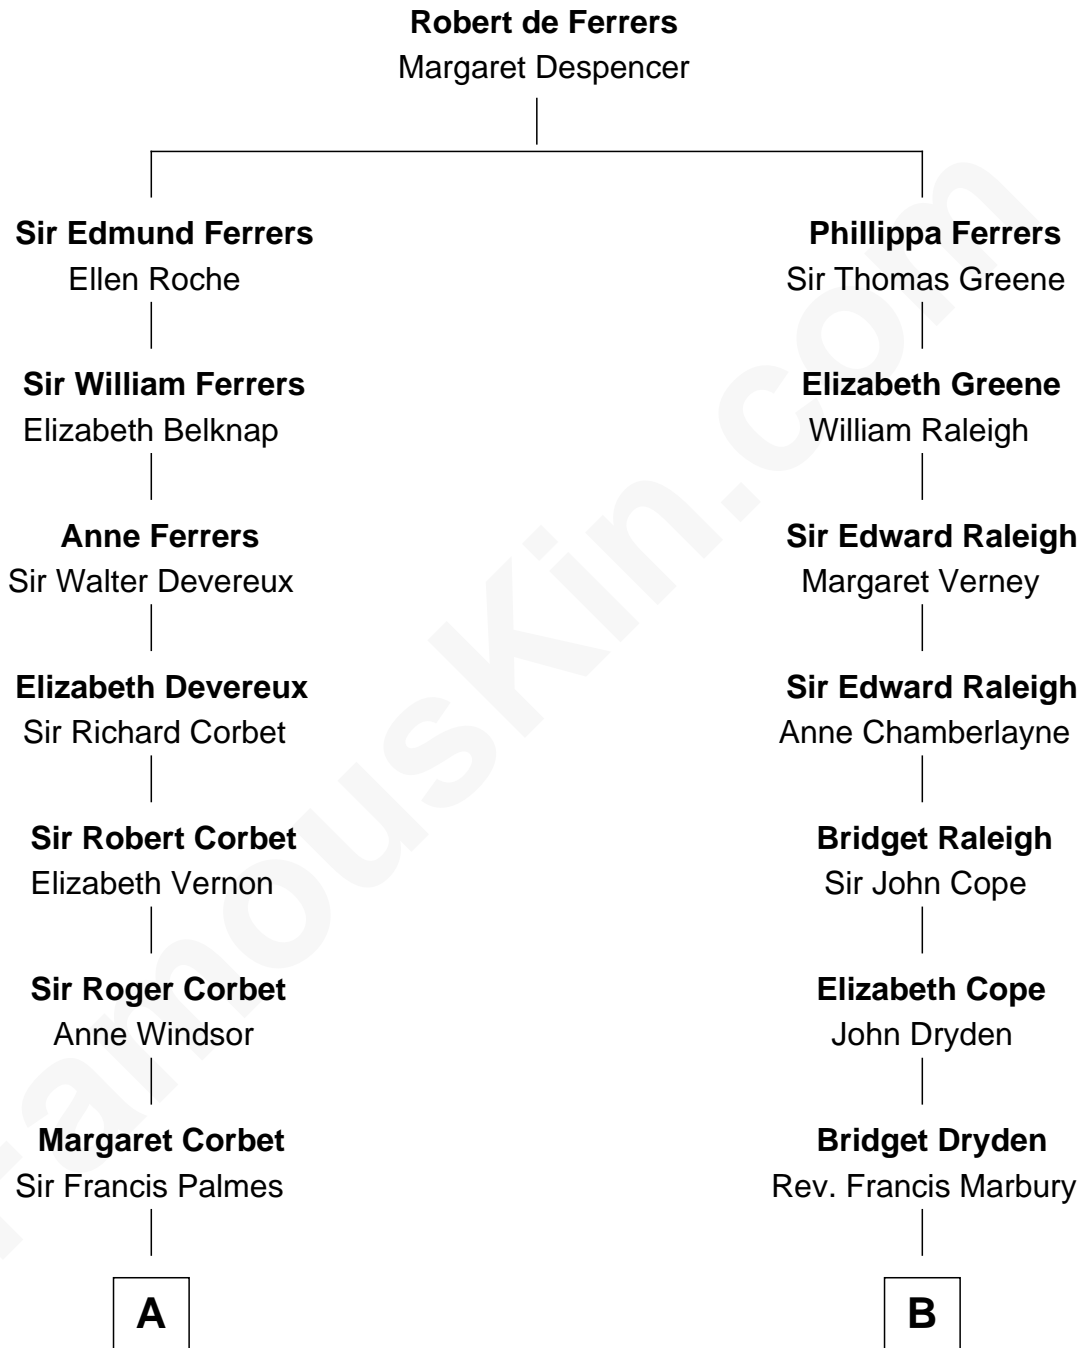

FamousKin.com

Relationship Chart of

Benedict Cumberbatch

Movie, Television and Stage Actor

15th cousin 5 times removed of

Hetty Green

"The Witch of Wall Street"

C