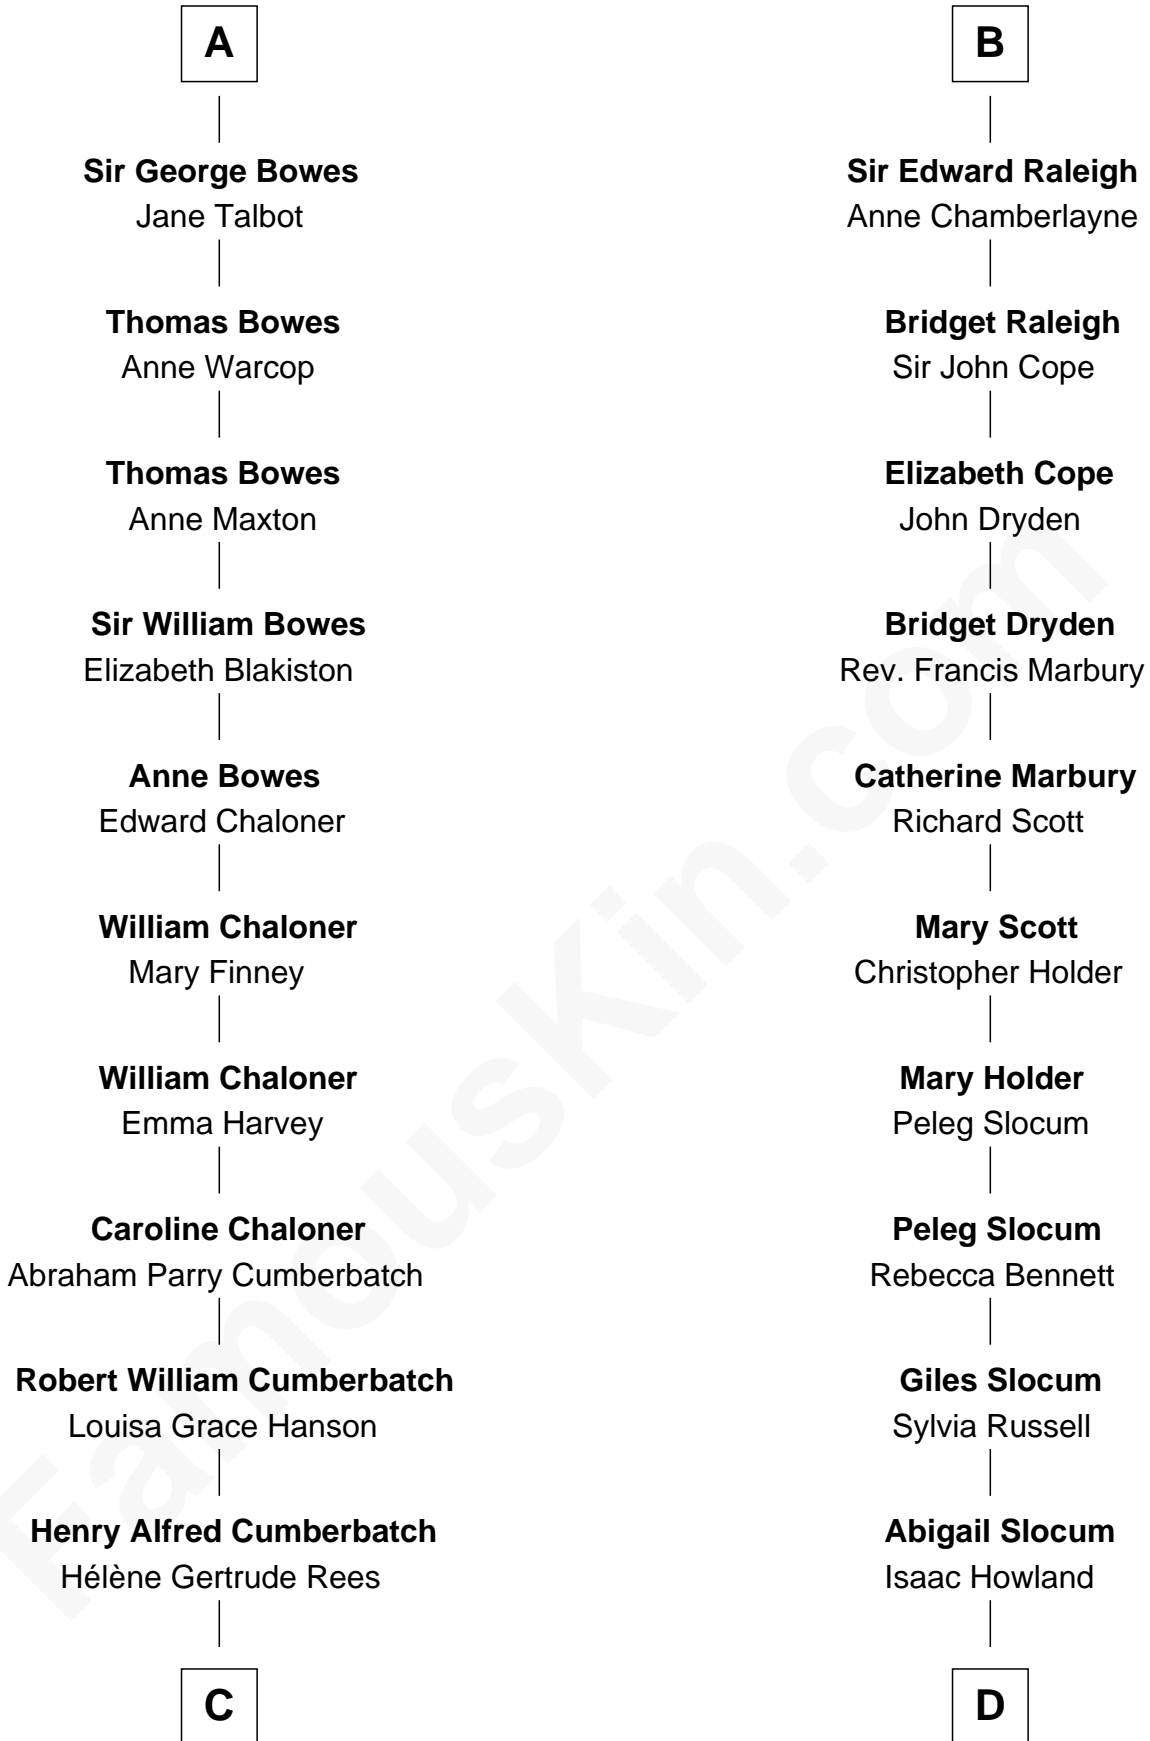

FamousKin.com
Relationship Chart of
Benedict Cumberbatch
Movie, Television and Stage Actor

19th cousin of
Hetty Green
"The Witch of Wall Street"

C

Henry Carlton Cumberbatch

Pauline Ellen Laing Congdon

Timothy Carlton Congdon Cumberbatch

Wanda Ventham

Benedict Cumberbatch

Movie, Television and Stage Actor

D

Mehitable Howland

Gideon Howland

Abby Slocum Howland

Edward Mott Robinson

Hetty Green

"The Witch of Wall Street"

FamousKin.com