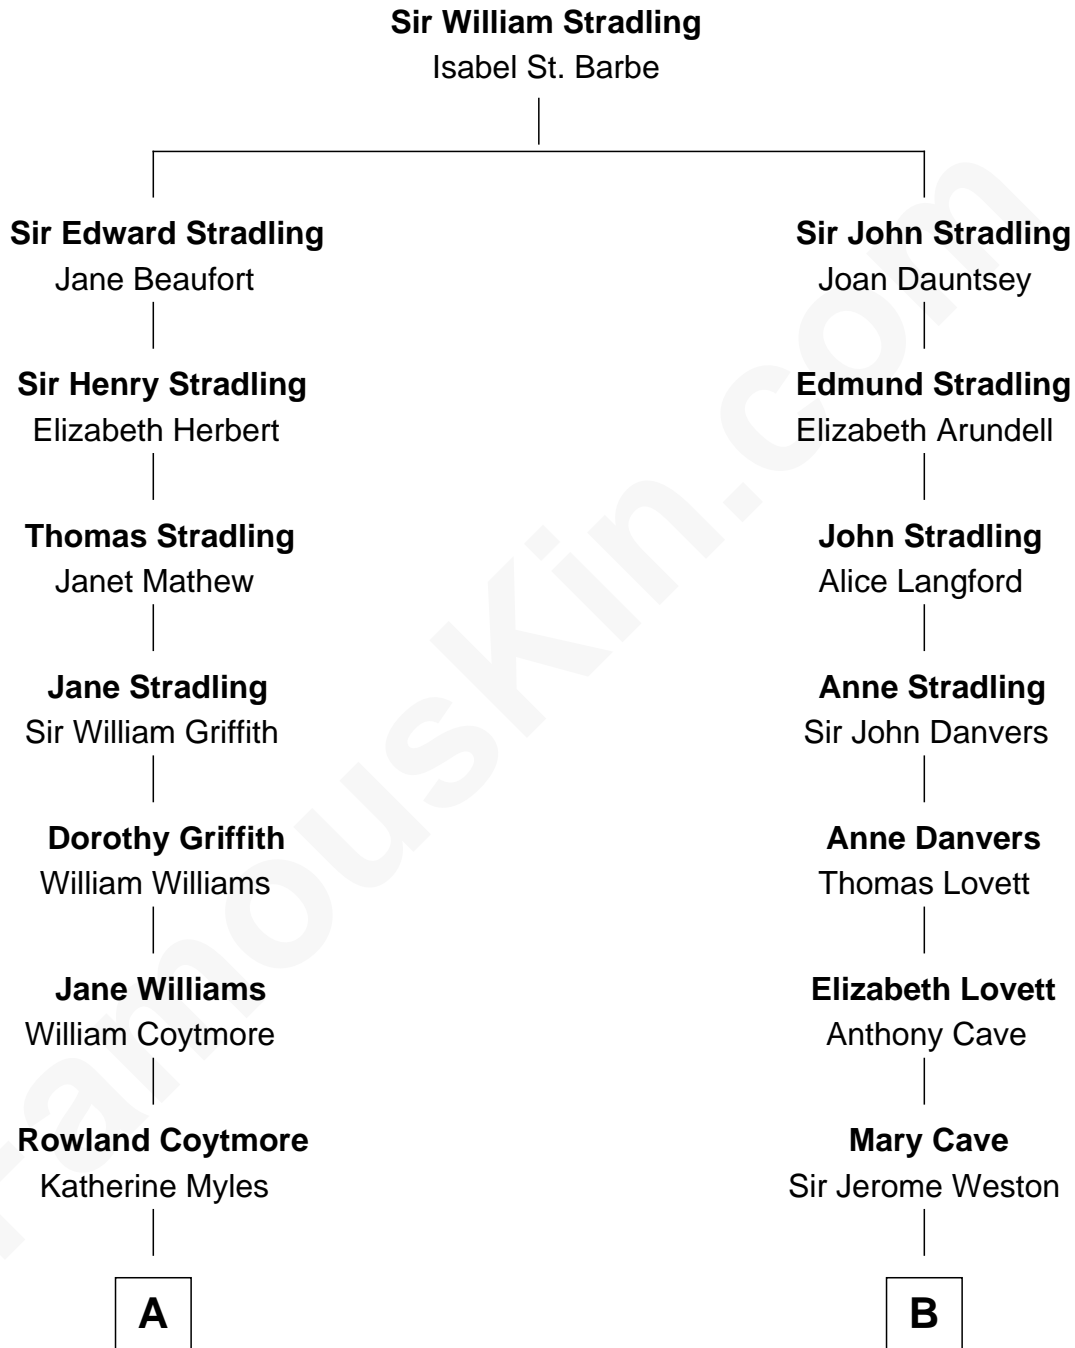

FamousKin.com Relationship Chart of

Benedict Cumberbatch
Movie, Television and Stage Actor

15th cousin 4 times removed of

Hetty Green
"The Witch of Wall Street"

C

Henry Carlton Cumberbatch

Pauline Ellen Laing Congdon