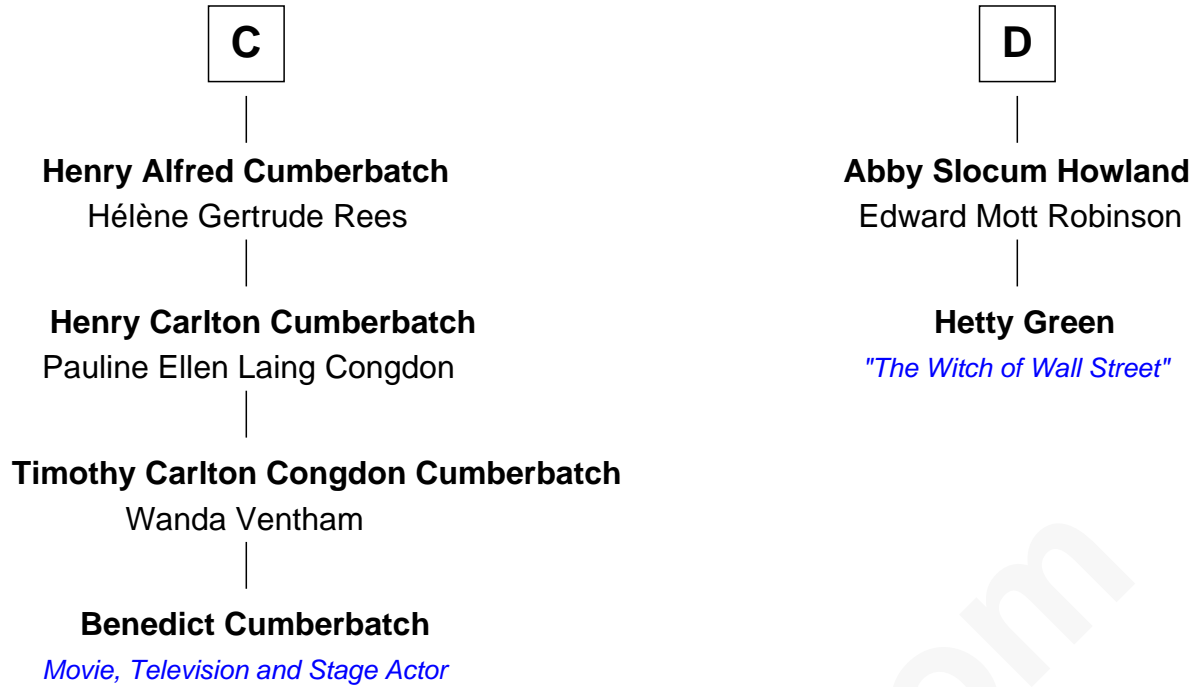

FamousKin.com

Relationship Chart of

Benedict Cumberbatch

Movie, Television and Stage Actor

18th cousin 2 times removed of

Hetty Green

"The Witch of Wall Street"

Hugh le Despencer

Eleanor de Clare

Elizabeth le Despencer

Maurice de Berkeley

Thomas de Berkeley

Margaret de Lisle

Elizabeth de Berkeley

Richard de Beauchamp

Eleanor Beauchamp

Edmund Beaufort

Henry Beaufort

Joan Hill

Charles Somerset

Elizabeth West

Mary Somerset

Sir William Grey

A

Elizabeth Greene

William Raleigh

Sir Edward Raleigh

Margaret Verney

Sir Edward Raleigh

Anne Chamberlayne

B

FamousKin.com