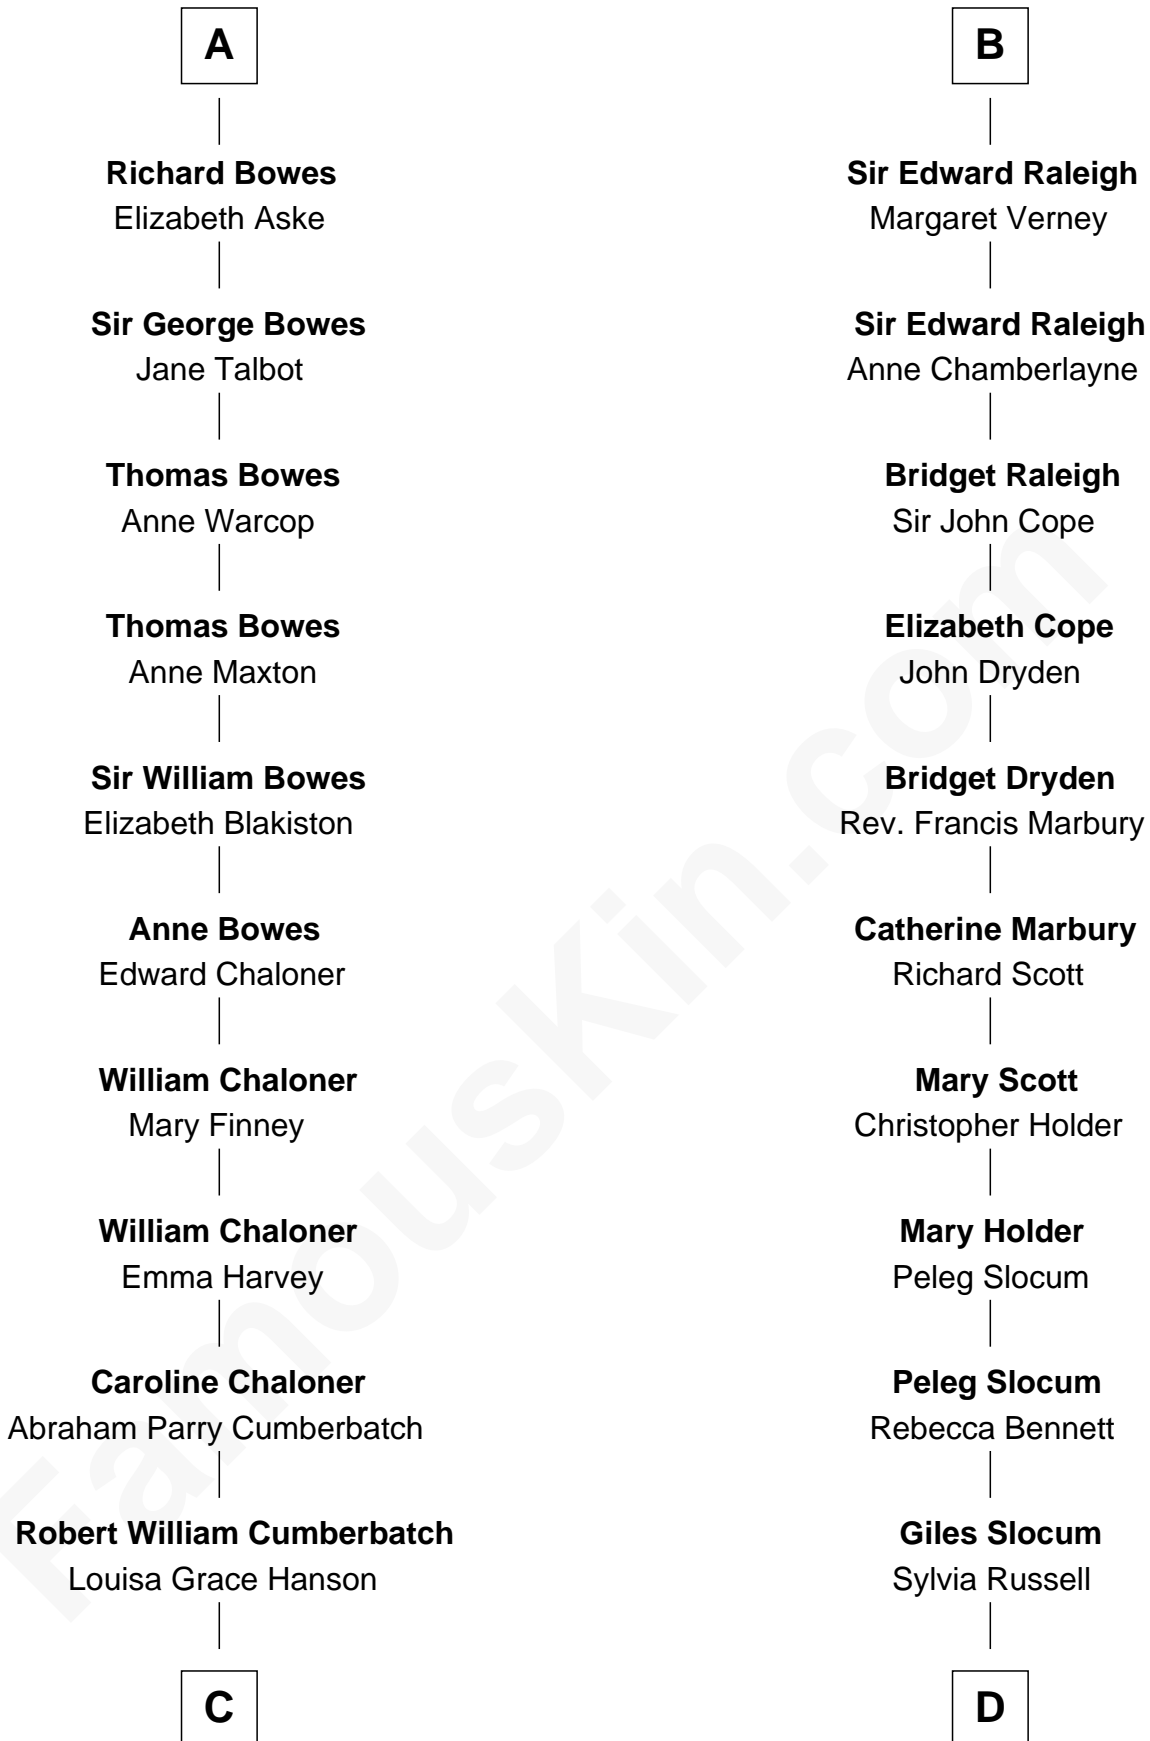

**FamousKin.com**  
**Relationship Chart of**  
**Benedict Cumberbatch**  
*Movie, Television and Stage Actor*

**20th cousin of**  
**Hetty Green**  
*"The Witch of Wall Street"*

**C**

**Henry Alfred Cumberbatch**  
Hélène Gertrude Rees

**Henry Carlton Cumberbatch**  
Pauline Ellen Laing Congdon

**Timothy Carlton Congdon Cumberbatch**  
Wanda Venham

**Benedict Cumberbatch**  
*Movie, Television and Stage Actor*

**D**

**Abigail Slocum**  
Isaac Howland

**Mehitable Howland**  
Gideon Howland

**Abby Slocum Howland**  
Edward Mott Robinson

**Hetty Green**  
*"The Witch of Wall Street"*