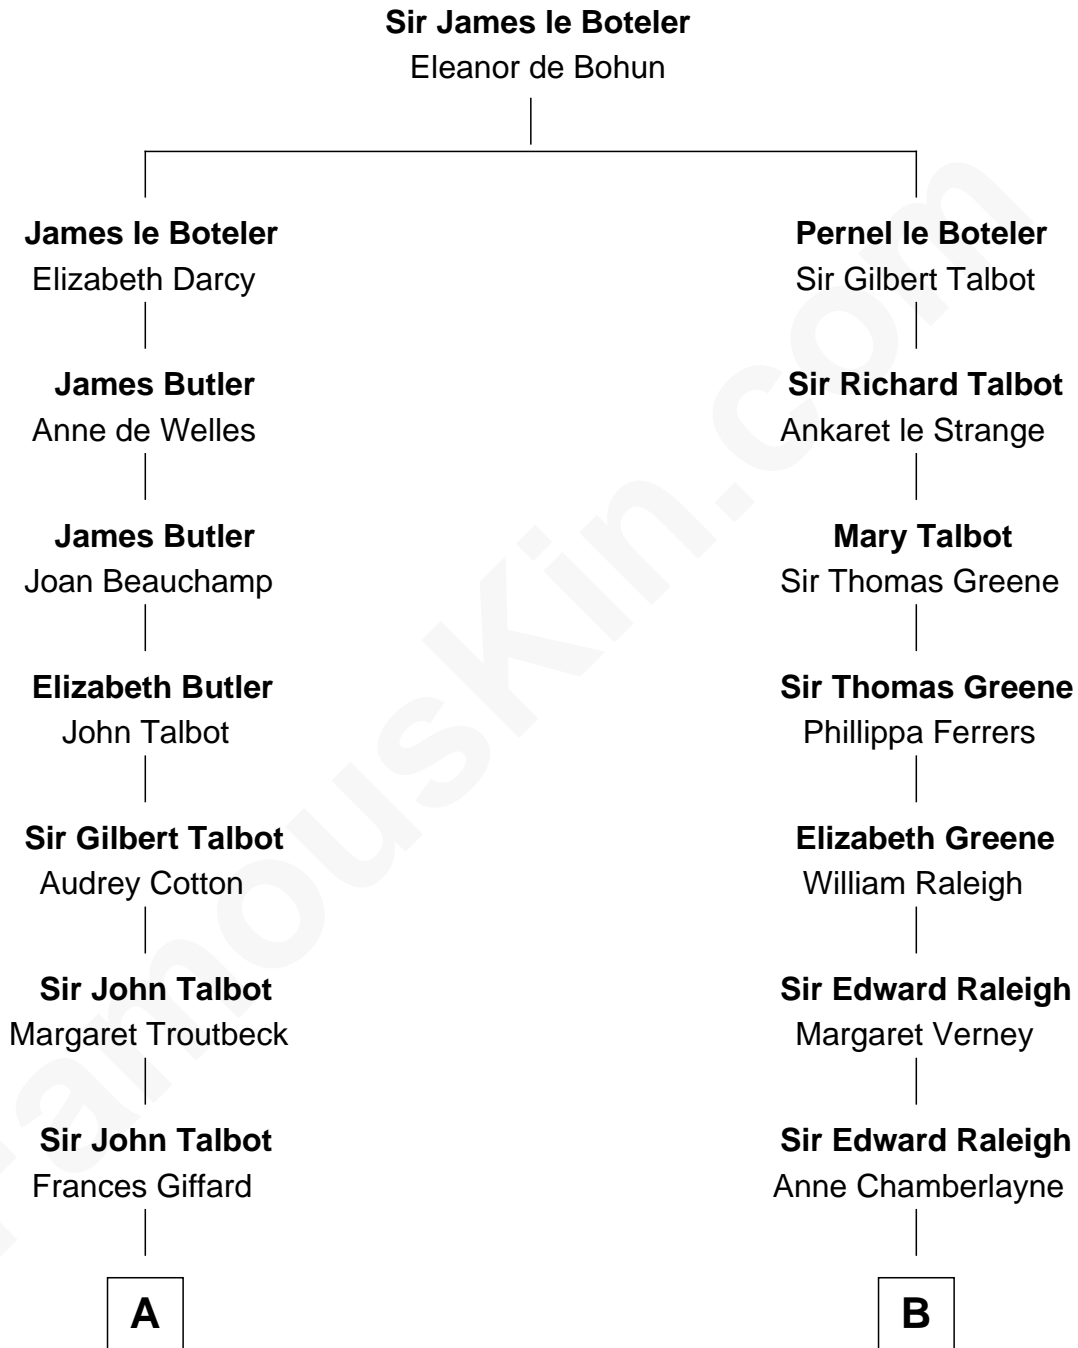

FamousKin.com Relationship Chart of

Benedict Cumberbatch
Movie, Television and Stage Actor

18th cousin 1 time removed of

Hetty Green
"The Witch of Wall Street"

C

Henry Carlton Cumberbatch

Pauline Ellen Laing Congdon

Timothy Carlton Congdon Cumberbatch

Wanda Ventham

Benedict Cumberbatch

Movie, Television and Stage Actor

D

Abby Slocum Howland

Edward Mott Robinson

Hetty Green

"The Witch of Wall Street"

FamousKin.com