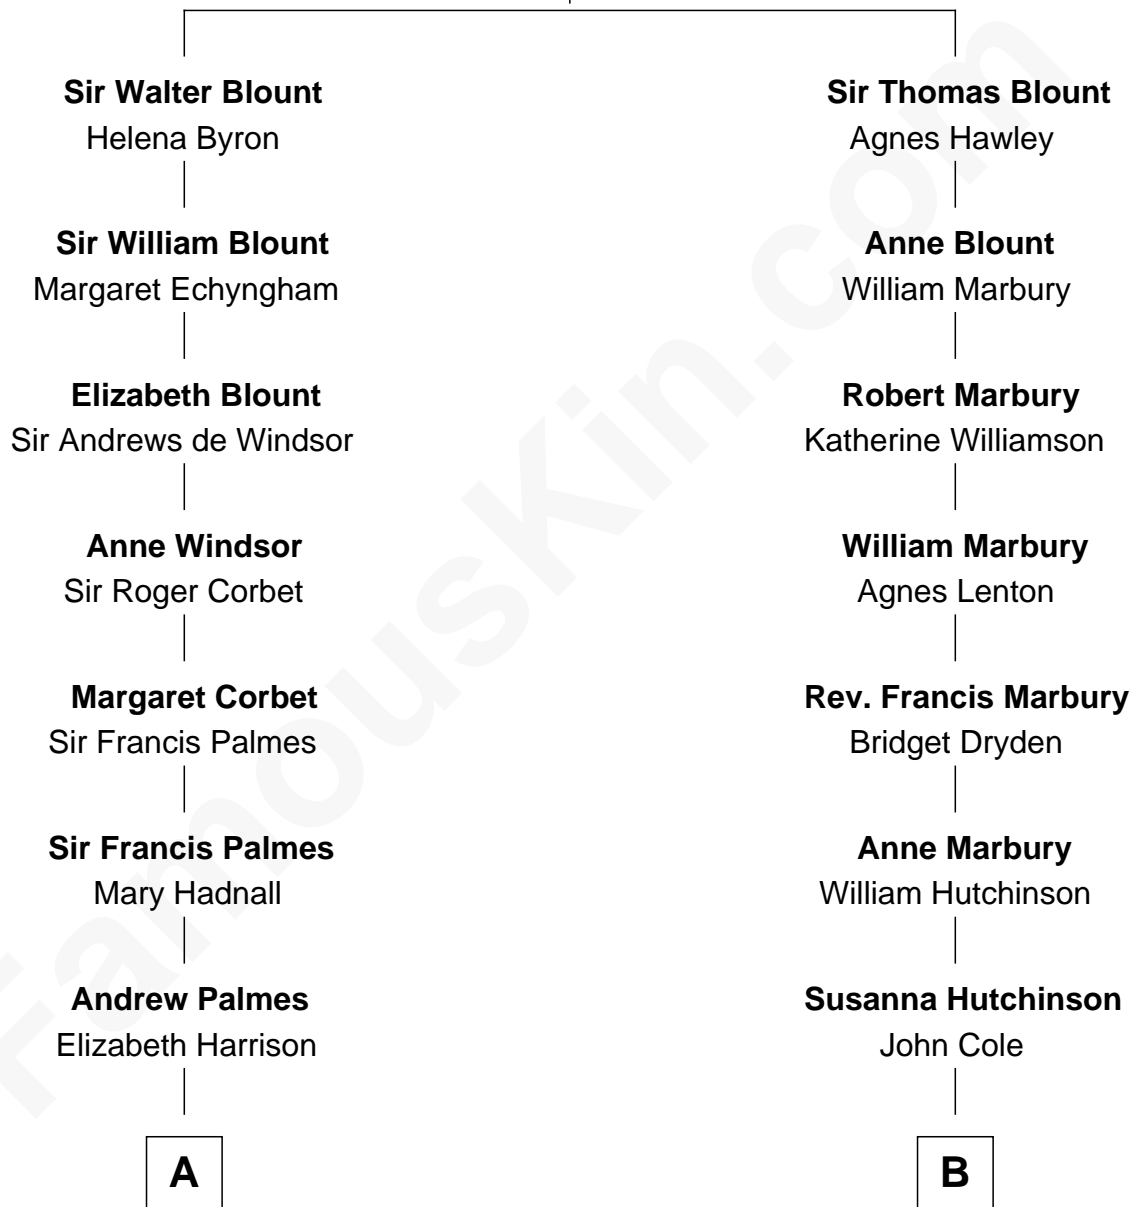

FamousKin.com

Relationship Chart of

Benedict Cumberbatch

Movie, Television and Stage Actor

13th cousin 5 times removed of

Shanghai Pierce

Texas Cattleman

Sir Thomas Blount

Margaret de Gresley

Timothy Carlton Congdon Cumberbatch

Wanda Ventham

Benedict Cumberbatch

Movie, Television and Stage Actor

FamousKin.com