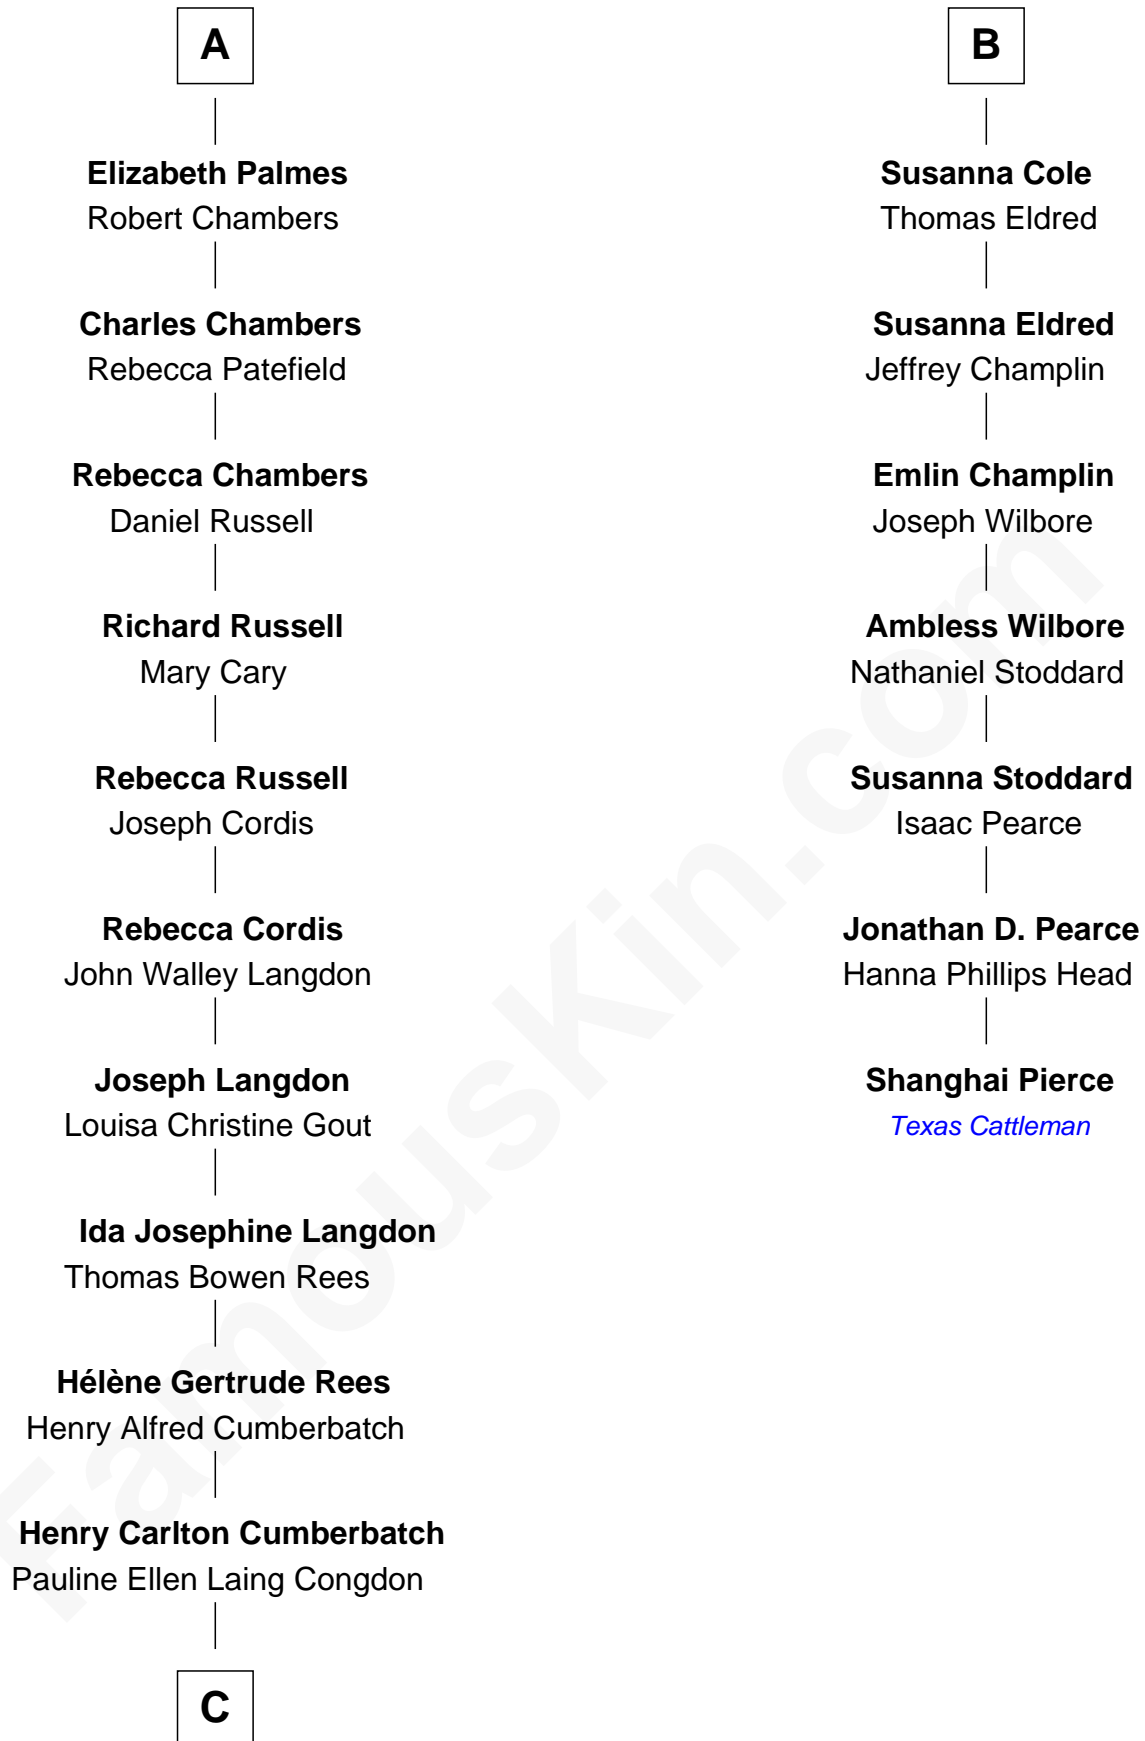

FamousKin.com

Relationship Chart of

Benedict Cumberbatch

Movie, Television and Stage Actor

13th cousin 5 times removed of

Shanghai Pierce

Texas Cattleman

Sir Thomas Blount

Margaret de Gresley

Timothy Carlton Congdon Cumberbatch

Wanda Ventham

Benedict Cumberbatch

Movie, Television and Stage Actor

FamousKin.com