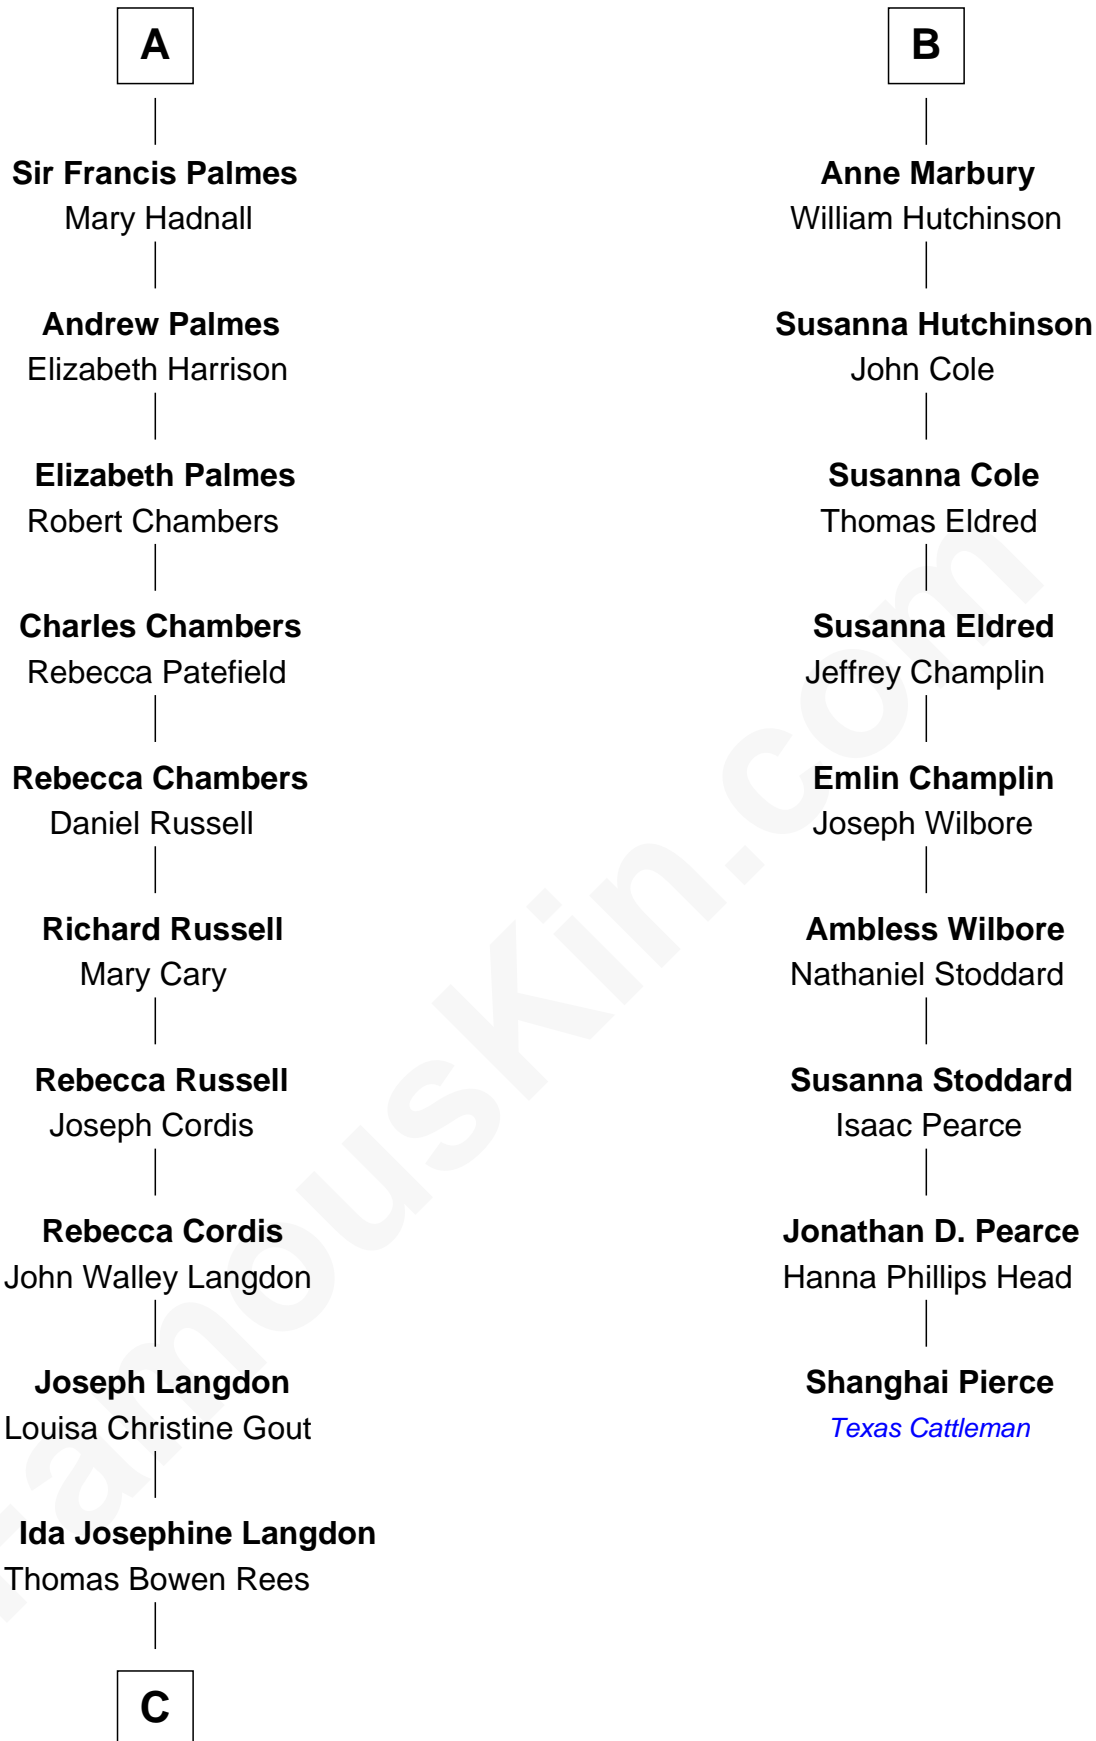

FamousKin.com Relationship Chart of

Benedict Cumberbatch
Movie, Television and Stage Actor

15th cousin 5 times removed of

Shanghai Pierce
Texas Cattleman

C

Hélène Gertrude Rees
Henry Alfred Cumberbatch

Henry Carlton Cumberbatch
Pauline Ellen Laing Congdon