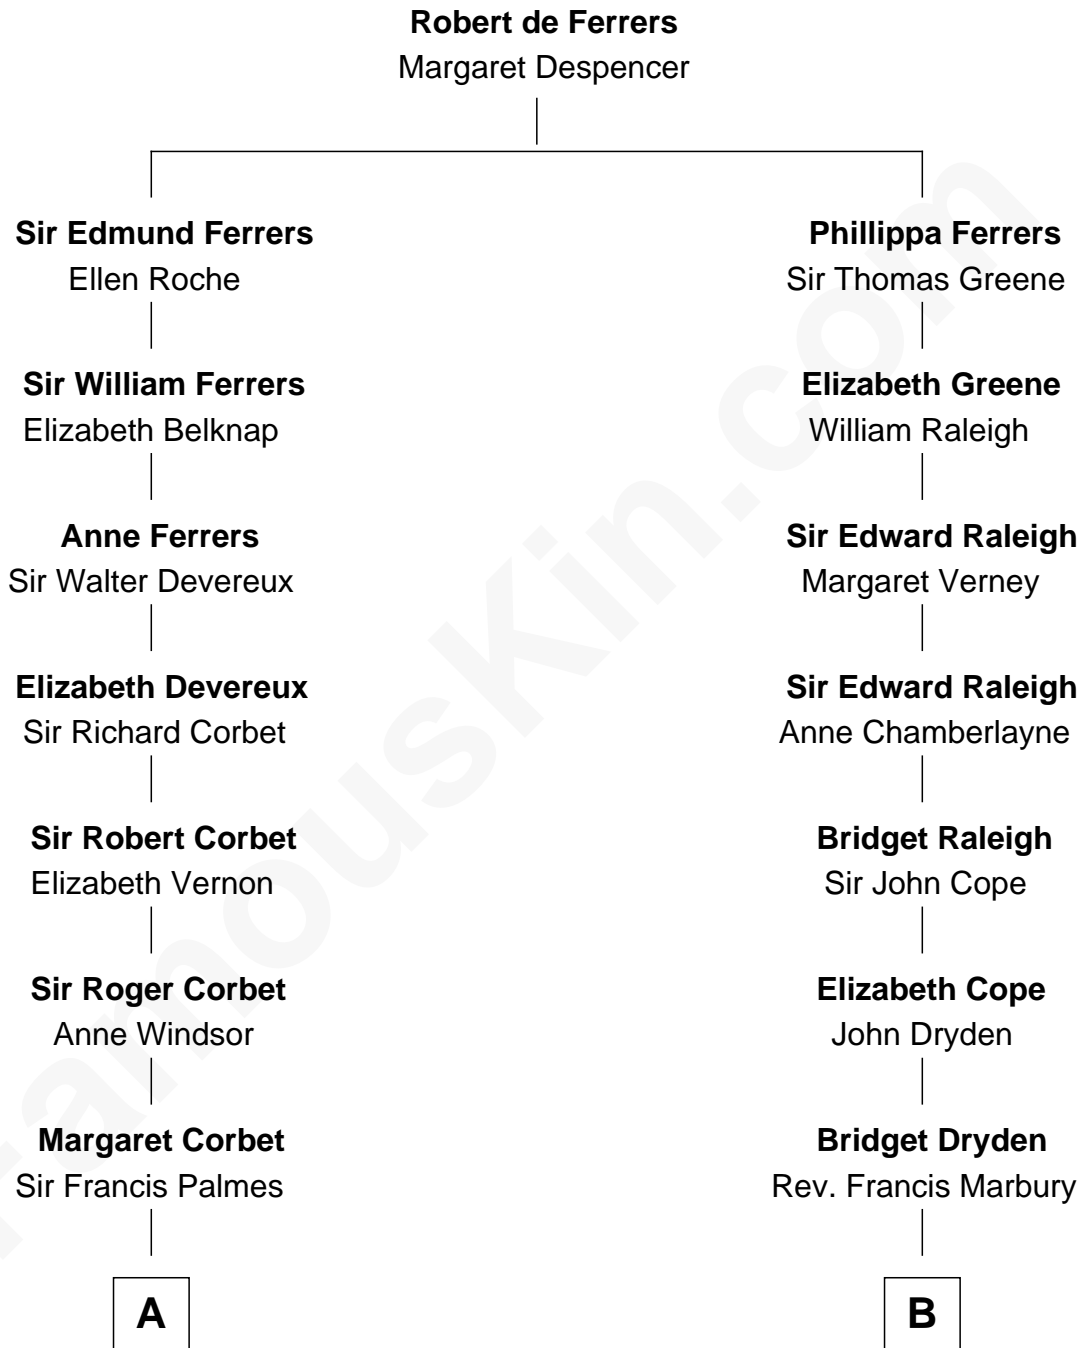

FamousKin.com Relationship Chart of

Benedict Cumberbatch
Movie, Television and Stage Actor

15th cousin 5 times removed of

Shanghai Pierce
Texas Cattleman

C

Hélène Gertrude Rees
Henry Alfred Cumberbatch

Henry Carlton Cumberbatch
Pauline Ellen Laing Congdon