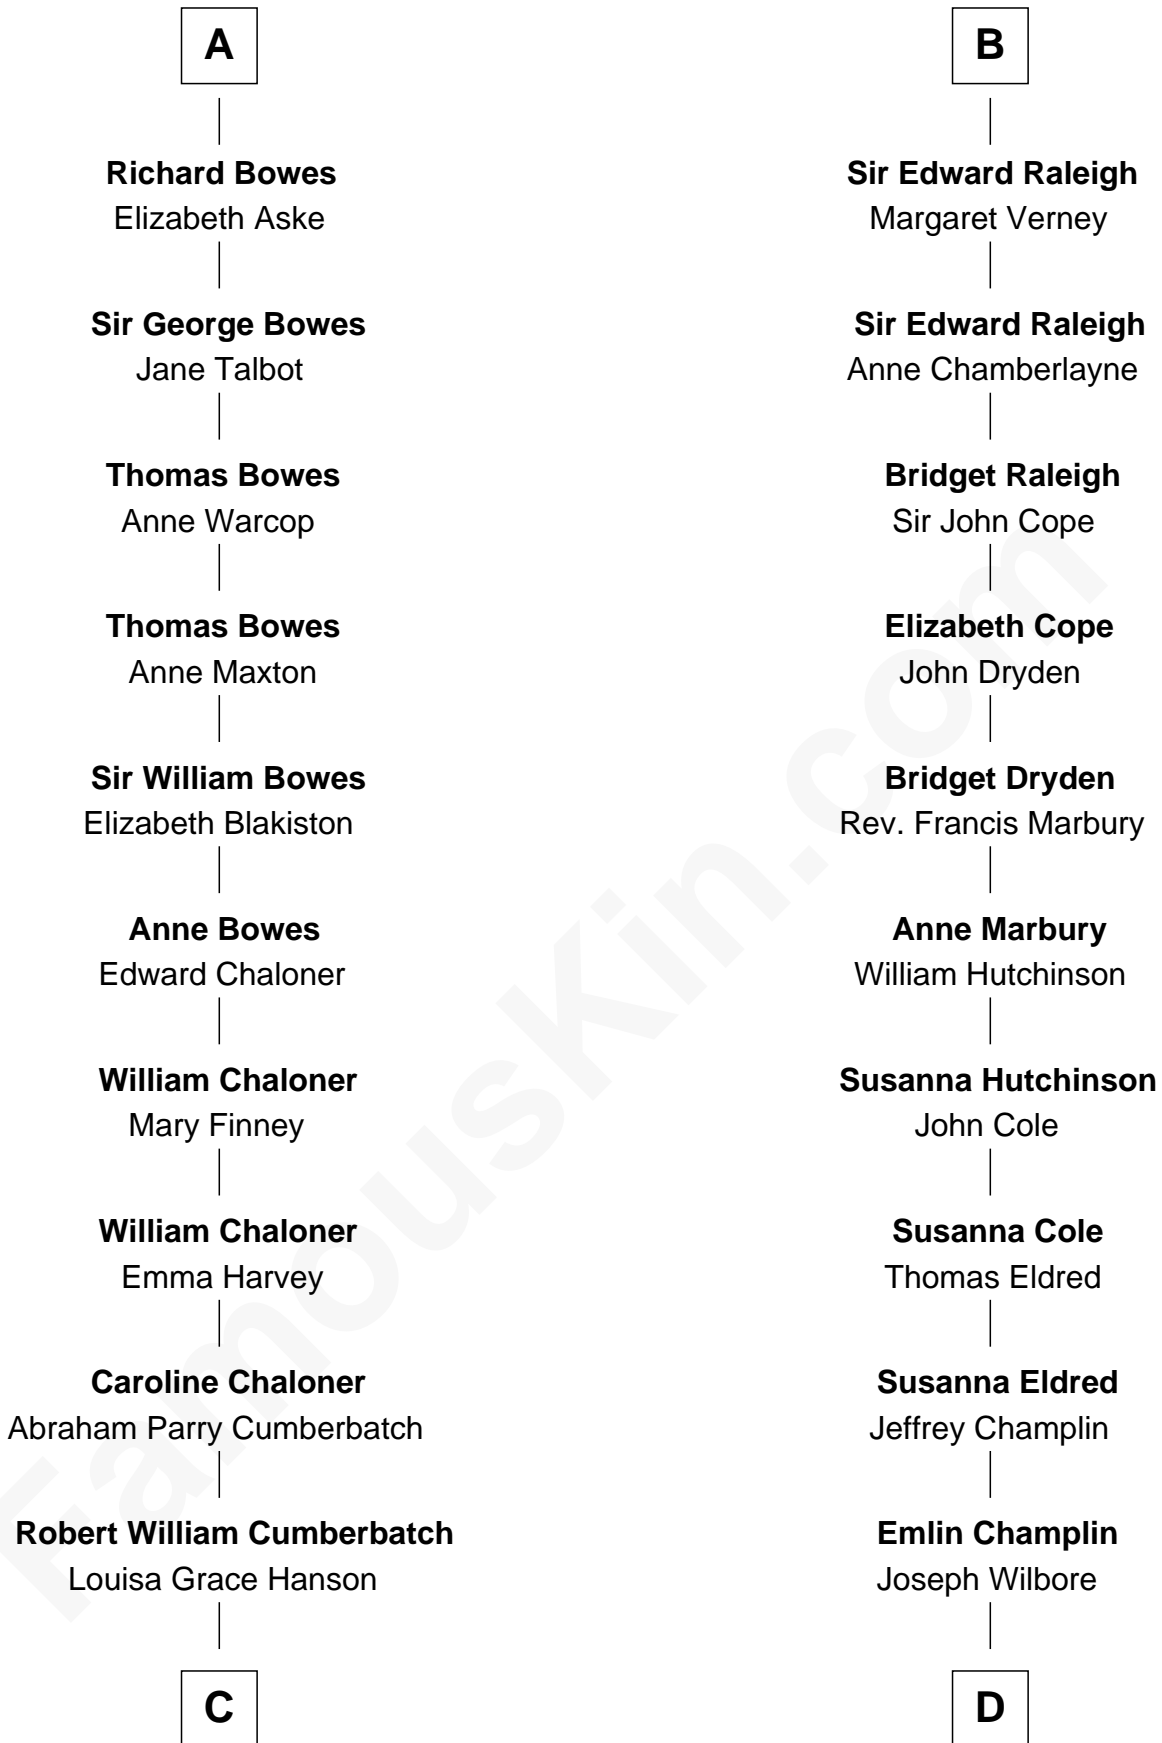

FamousKin.com
Relationship Chart of
Benedict Cumberbatch
Movie, Television and Stage Actor

20th cousin of

Shanghai Pierce
Texas Cattleman

C

Henry Alfred Cumberbatch

Hélène Gertrude Rees

Henry Carlton Cumberbatch

Susanna Stoddard

Isaac Pearce

Jonathan D. Pearce

Hanna Phillips Head

Shanghai Pierce

Texas Cattleman