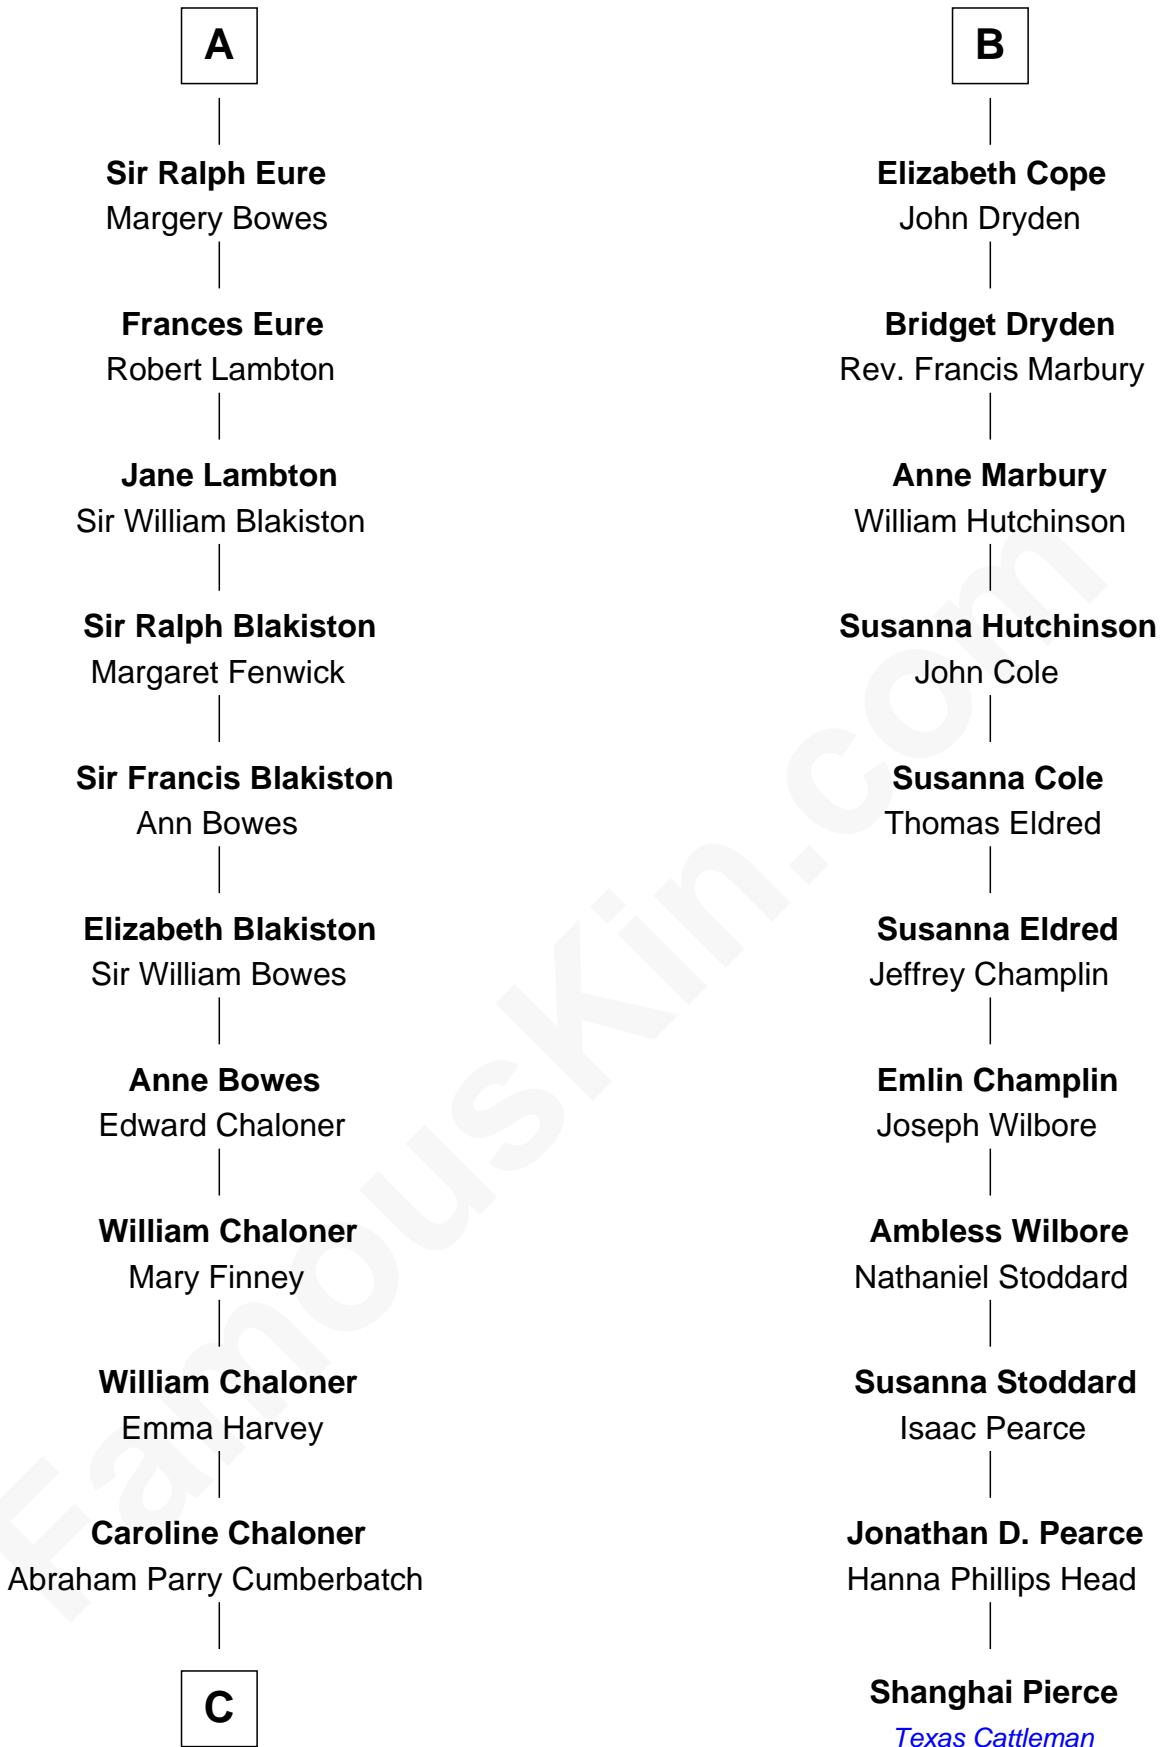

FamousKin.com Relationship Chart of

Benedict Cumberbatch
Movie, Television and Stage Actor

17th cousin 4 times removed of

Shanghai Pierce
Texas Cattleman

C

Robert William Cumberbatch

Louisa Grace Hanson

Henry Alfred Cumberbatch

Hélène Gertrude Rees

Henry Carlton Cumberbatch

Pauline Ellen Laing Congdon

Timothy Carlton Congdon Cumberbatch

Wanda Ventham

Benedict Cumberbatch

Movie, Television and Stage Actor