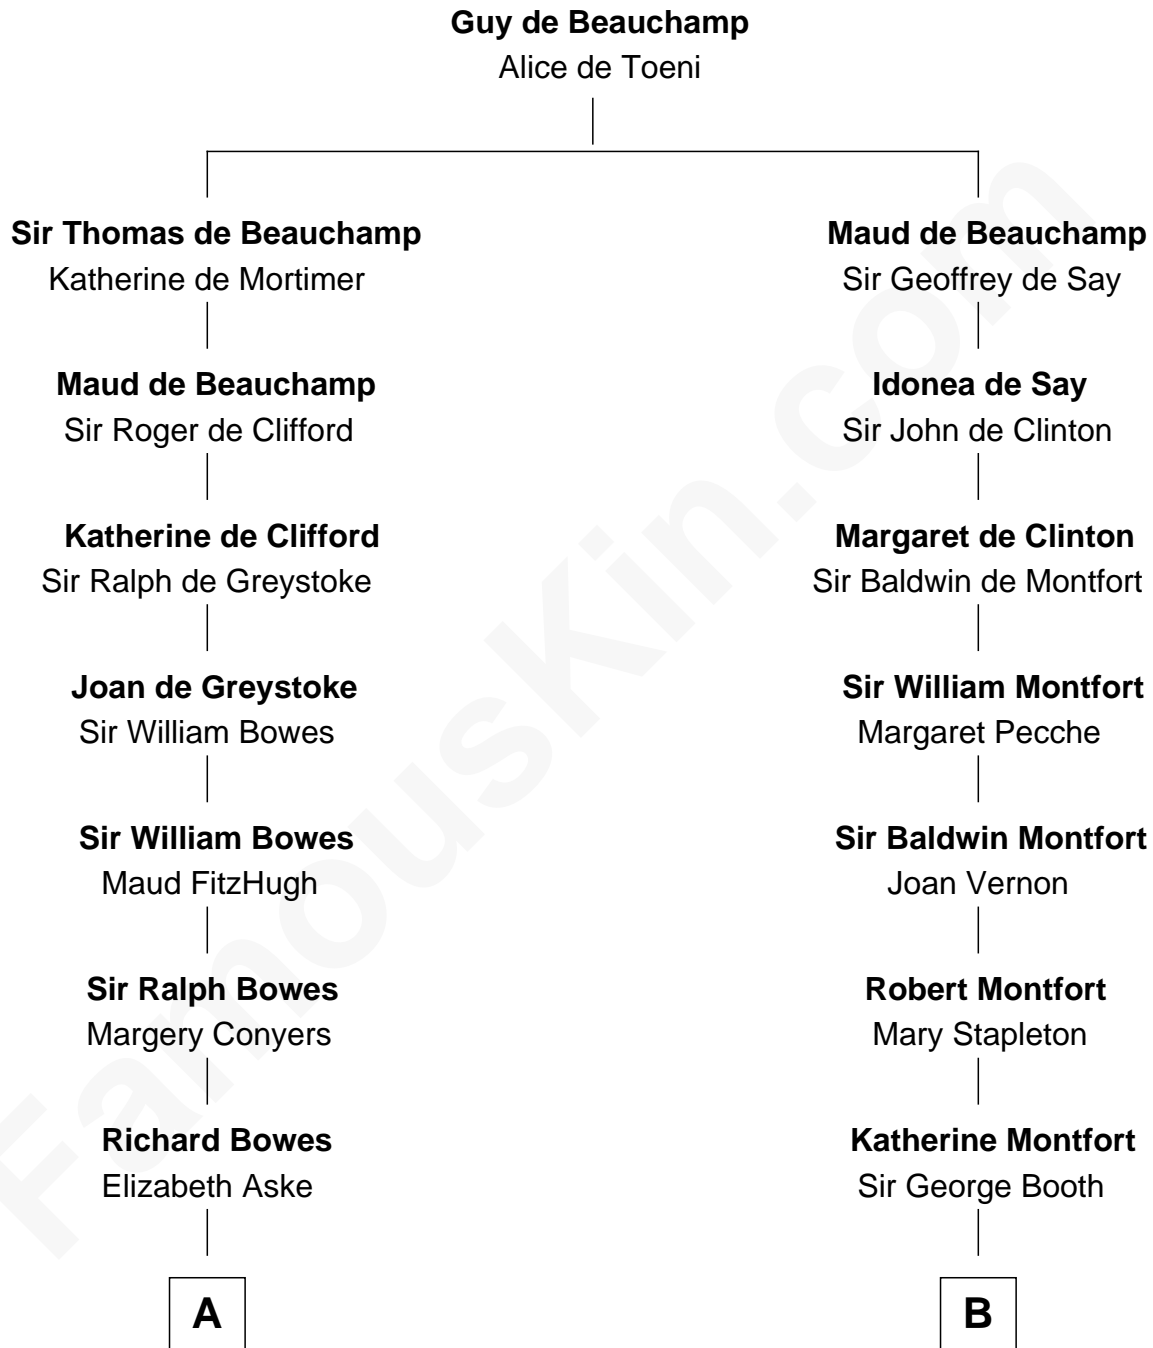

FamousKin.com

Relationship Chart of

Benedict Cumberbatch

Movie, Television and Stage Actor

19th cousin 2 times removed of

Christian Herter

59th Governor of Massachusetts

C

Henry Carlton Cumberbatch

Pauline Ellen Laing Congdon

Timothy Carlton Congdon Cumberbatch

Wanda Ventham

Benedict Cumberbatch

Movie, Television and Stage Actor

D

Sarah Fiske

59th Governor of Massachusetts