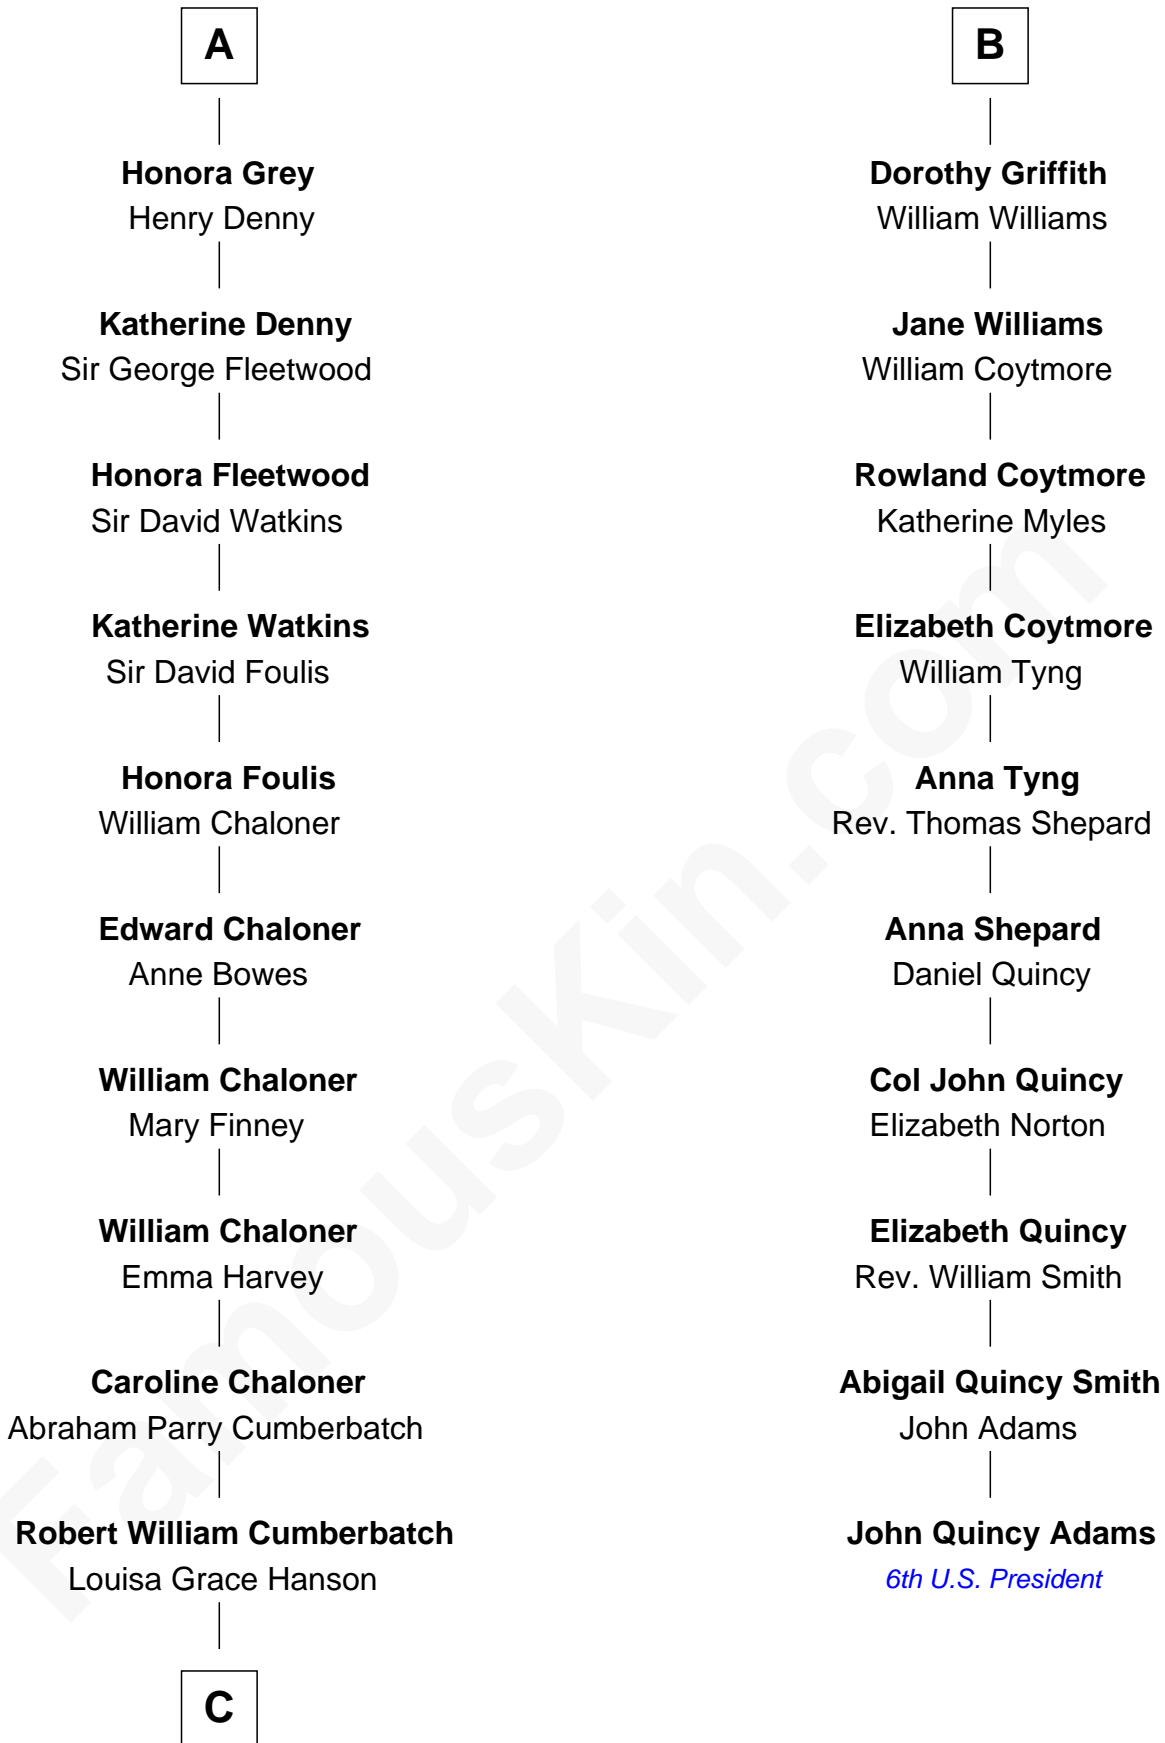

FamousKin.com Relationship Chart of

Benedict Cumberbatch
Movie, Television and Stage Actor

16th cousin 4 times removed of

John Quincy Adams
6th U.S. President

C

Henry Alfred Cumberbatch

Hélène Gertrude Rees

Henry Carlton Cumberbatch

Pauline Ellen Laing Congdon

Timothy Carlton Congdon Cumberbatch

Wanda Ventham

Benedict Cumberbatch

Movie, Television and Stage Actor