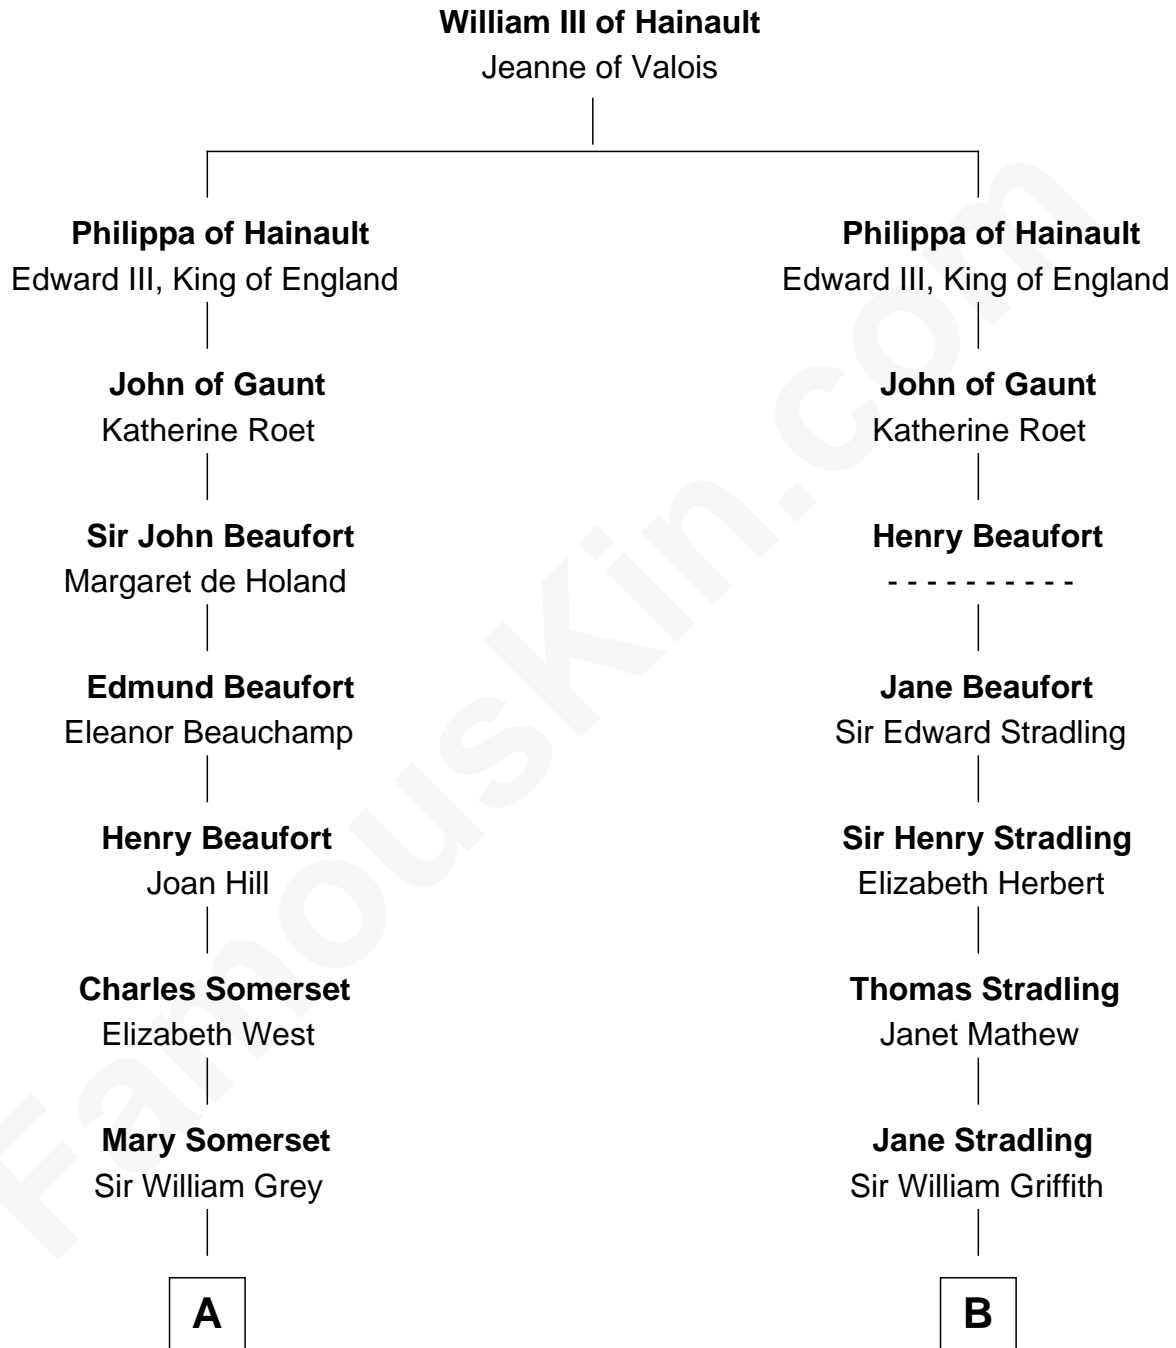

FamousKin.com Relationship Chart of

Benedict Cumberbatch
Movie, Television and Stage Actor

16th cousin 4 times removed of

John Quincy Adams
6th U.S. President

C

Henry Alfred Cumberbatch

Hélène Gertrude Rees

Henry Carlton Cumberbatch

Pauline Ellen Laing Congdon

Timothy Carlton Congdon Cumberbatch

Wanda Ventham

Benedict Cumberbatch

Movie, Television and Stage Actor