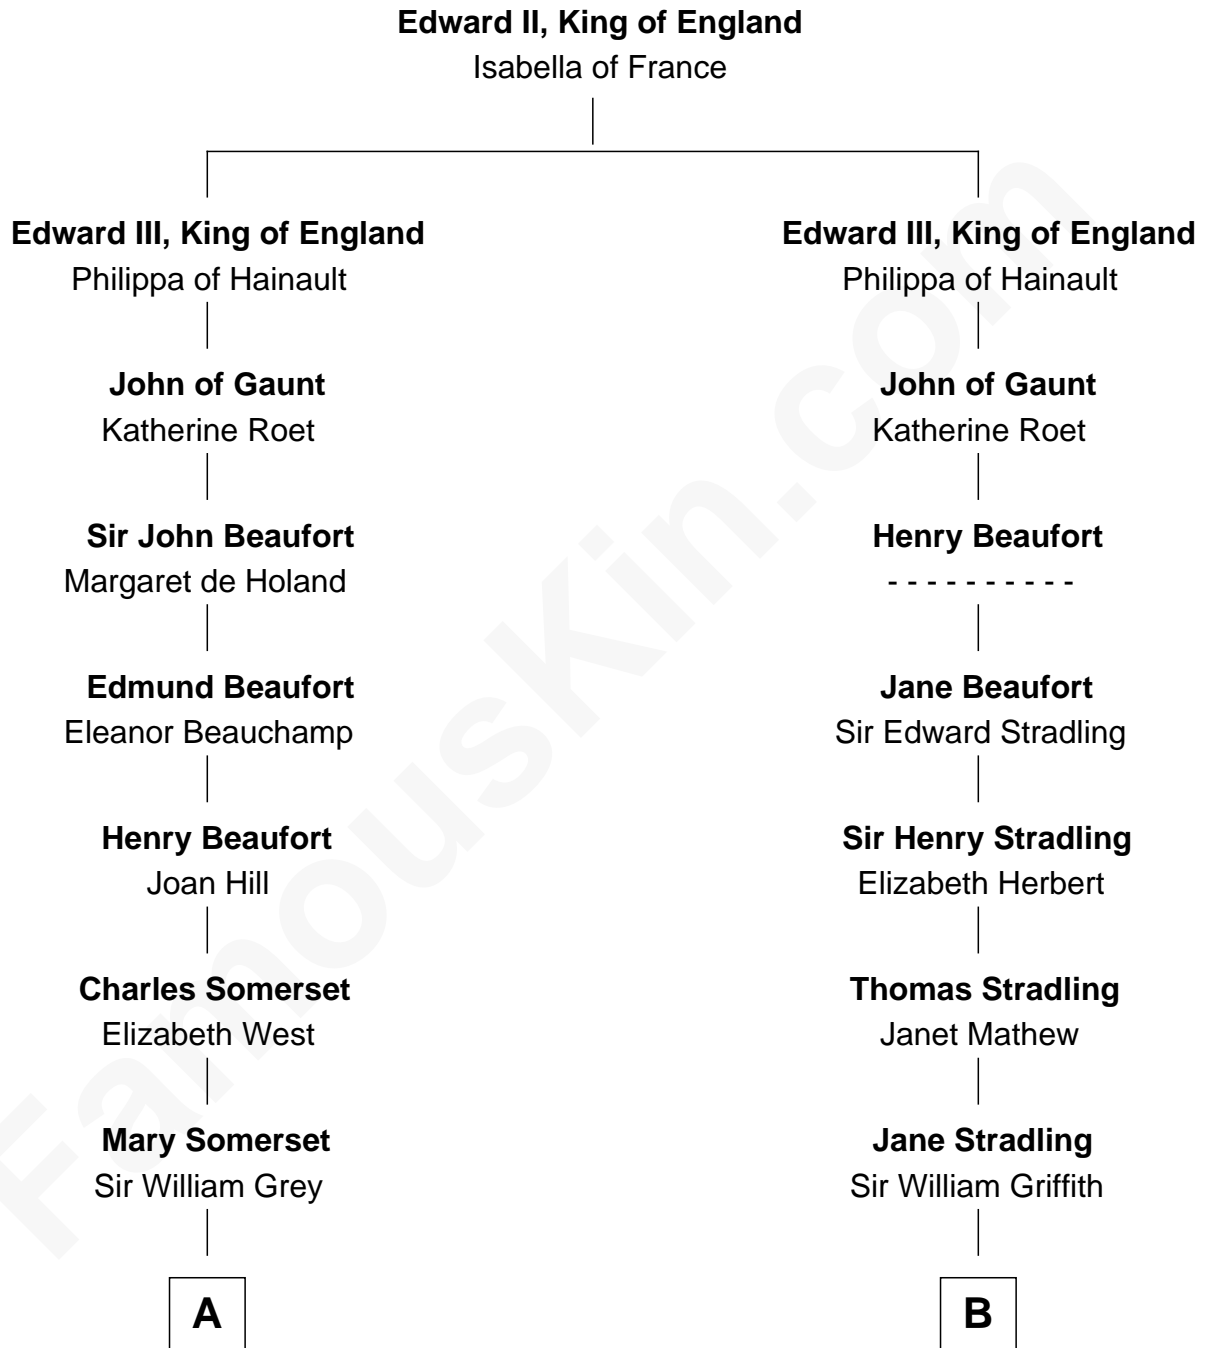

# FamousKin.com Relationship Chart of

**Benedict Cumberbatch**  
*Movie, Television and Stage Actor*

16th cousin 4 times removed of

**John Quincy Adams**  
*6th U.S. President*

**C**

Henry Alfred Cumberbatch

Hélène Gertrude Rees

Henry Carlton Cumberbatch

Pauline Ellen Laing Congdon

Timothy Carlton Congdon Cumberbatch

Wanda Ventham

**Benedict Cumberbatch**

*Movie, Television and Stage Actor*

FamousKin.com