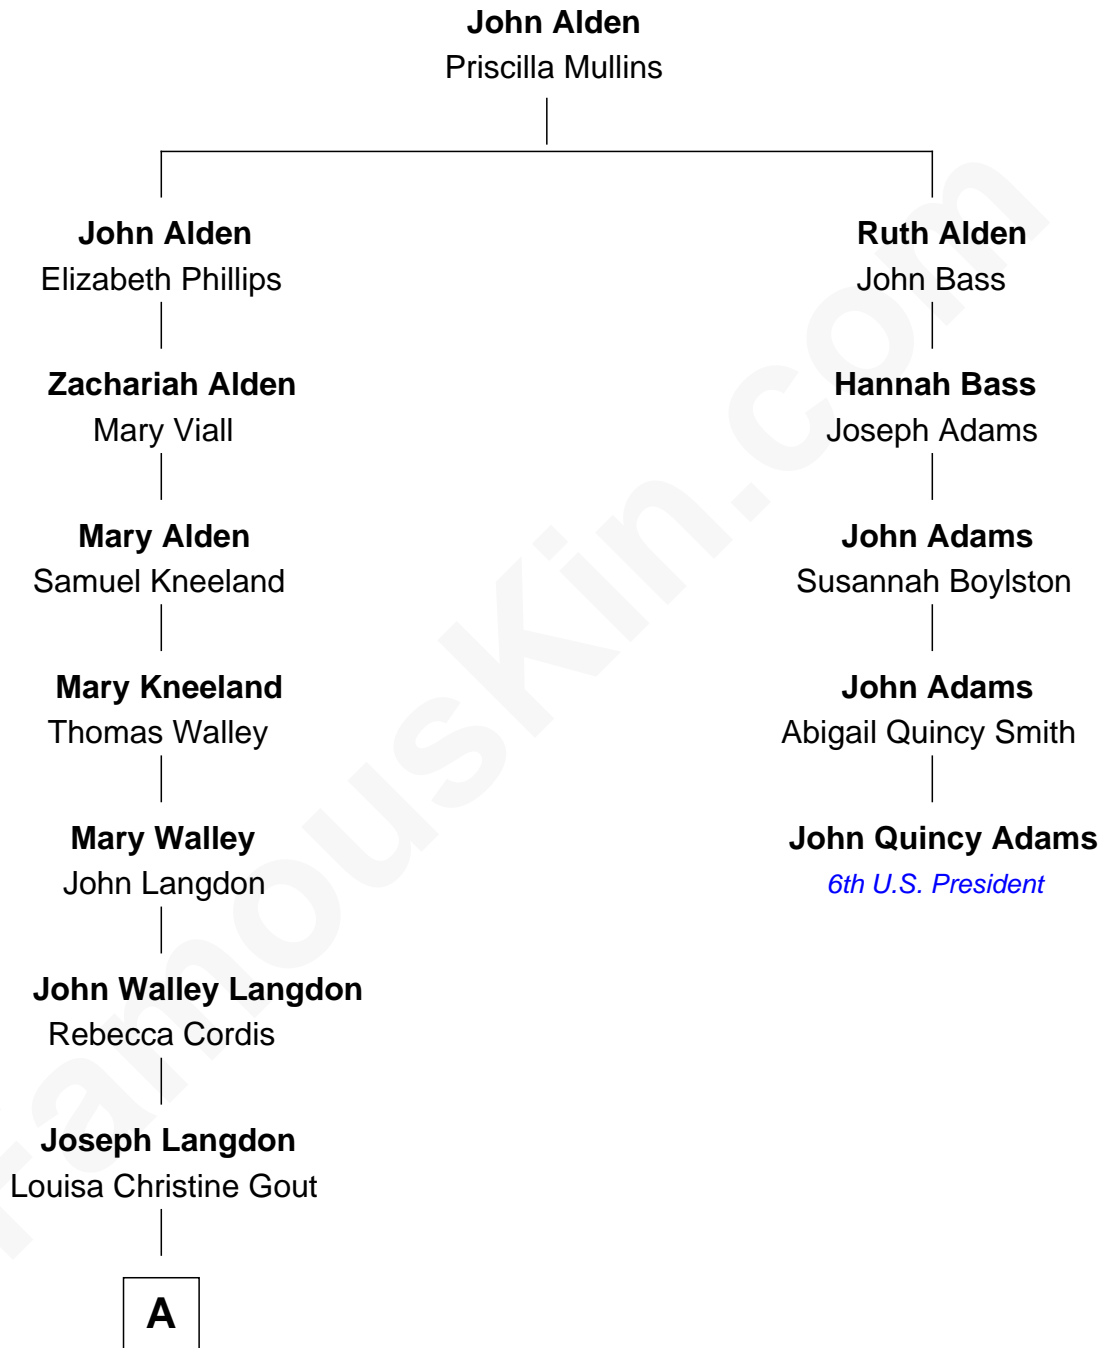

FamousKin.com Relationship Chart of

Benedict Cumberbatch
Movie, Television and Stage Actor

4th cousin 7 times removed of

John Quincy Adams
6th U.S. President

A

—
Ida Josephine Langdon

Thomas Bowen Rees

—
Hélène Gertrude Rees

Henry Alfred Cumberbatch

—
Henry Carlton Cumberbatch

Pauline Ellen Laing Congdon

—
Timothy Carlton Congdon Cumberbatch

Wanda Ventham

—
Benedict Cumberbatch

Movie, Television and Stage Actor