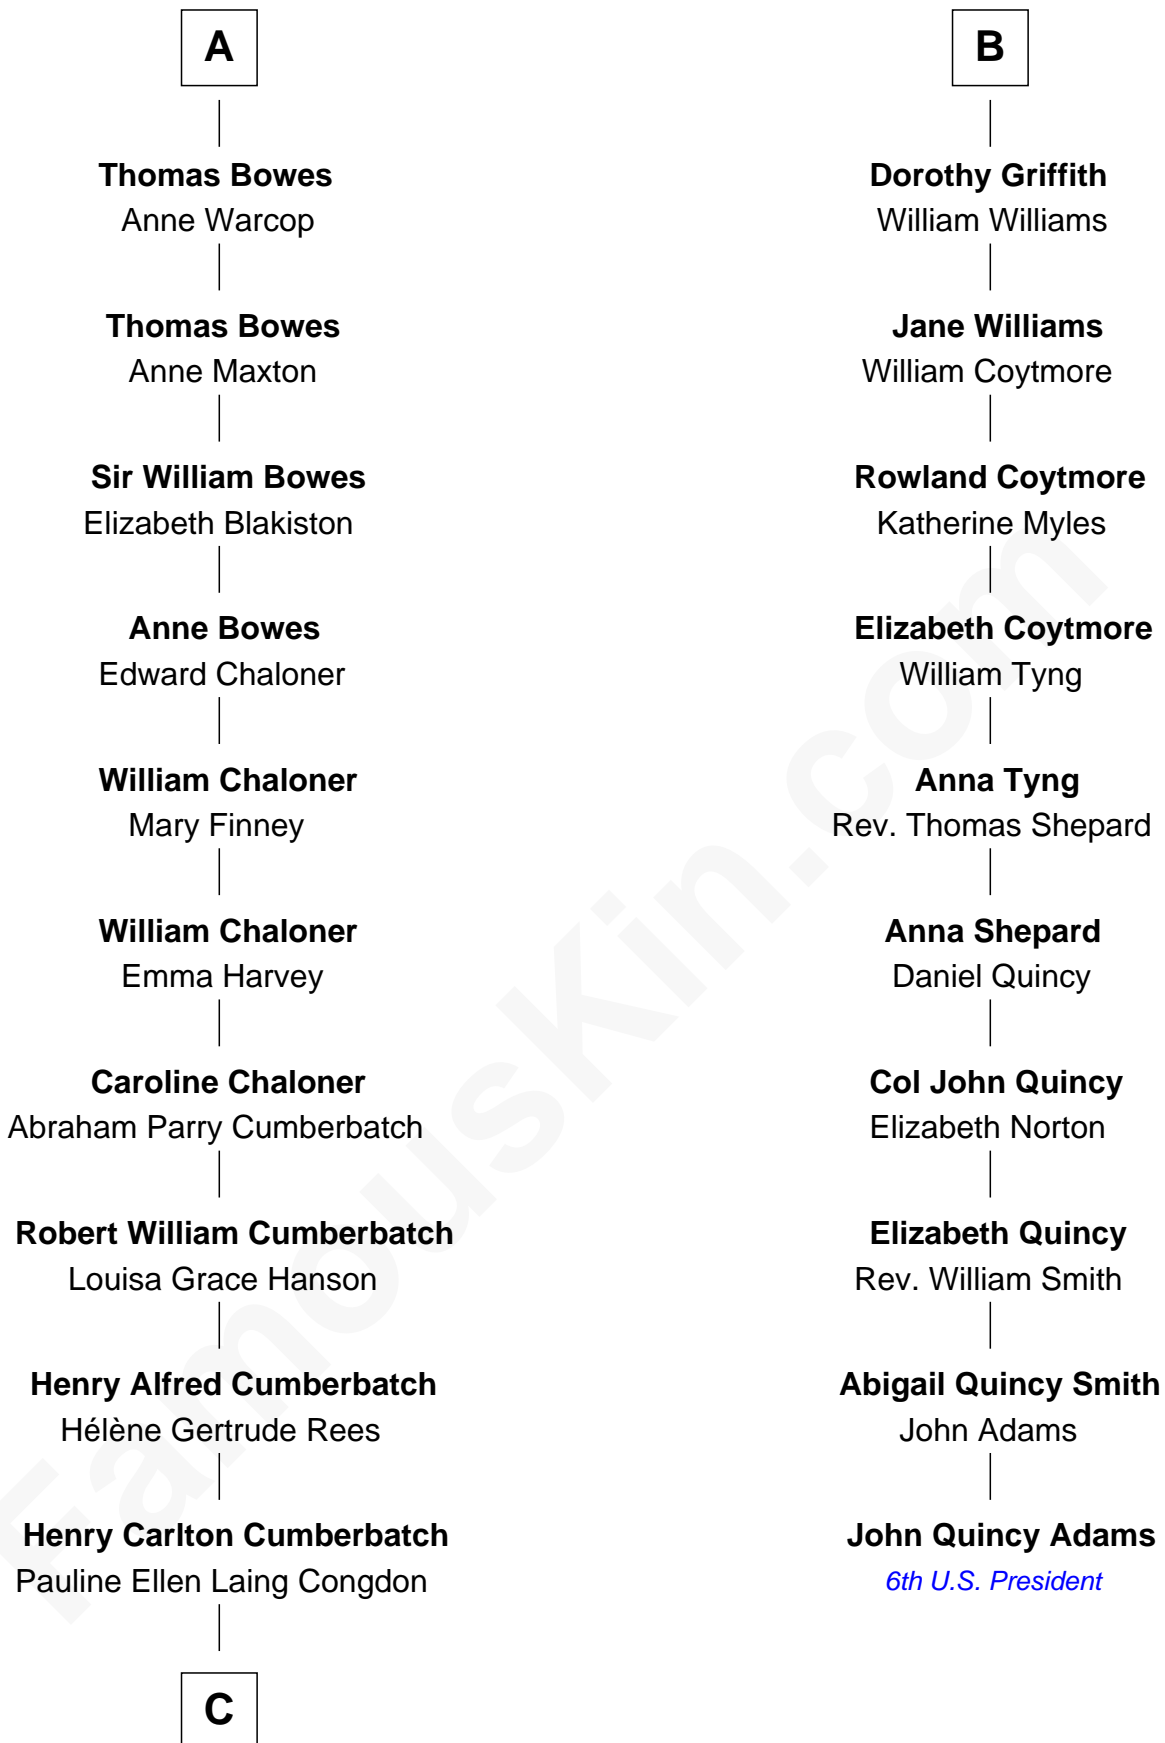

FamousKin.com

Relationship Chart of

Benedict Cumberbatch
Movie, Television and Stage Actor

16th cousin 2 times removed of

John Quincy Adams
6th U.S. President

Edmund Fitzalan
 Alice de Warenne

Timothy Carlton Congdon Cumberbatch

Wanda Ventham

Benedict Cumberbatch

Movie, Television and Stage Actor

FamousKin.com