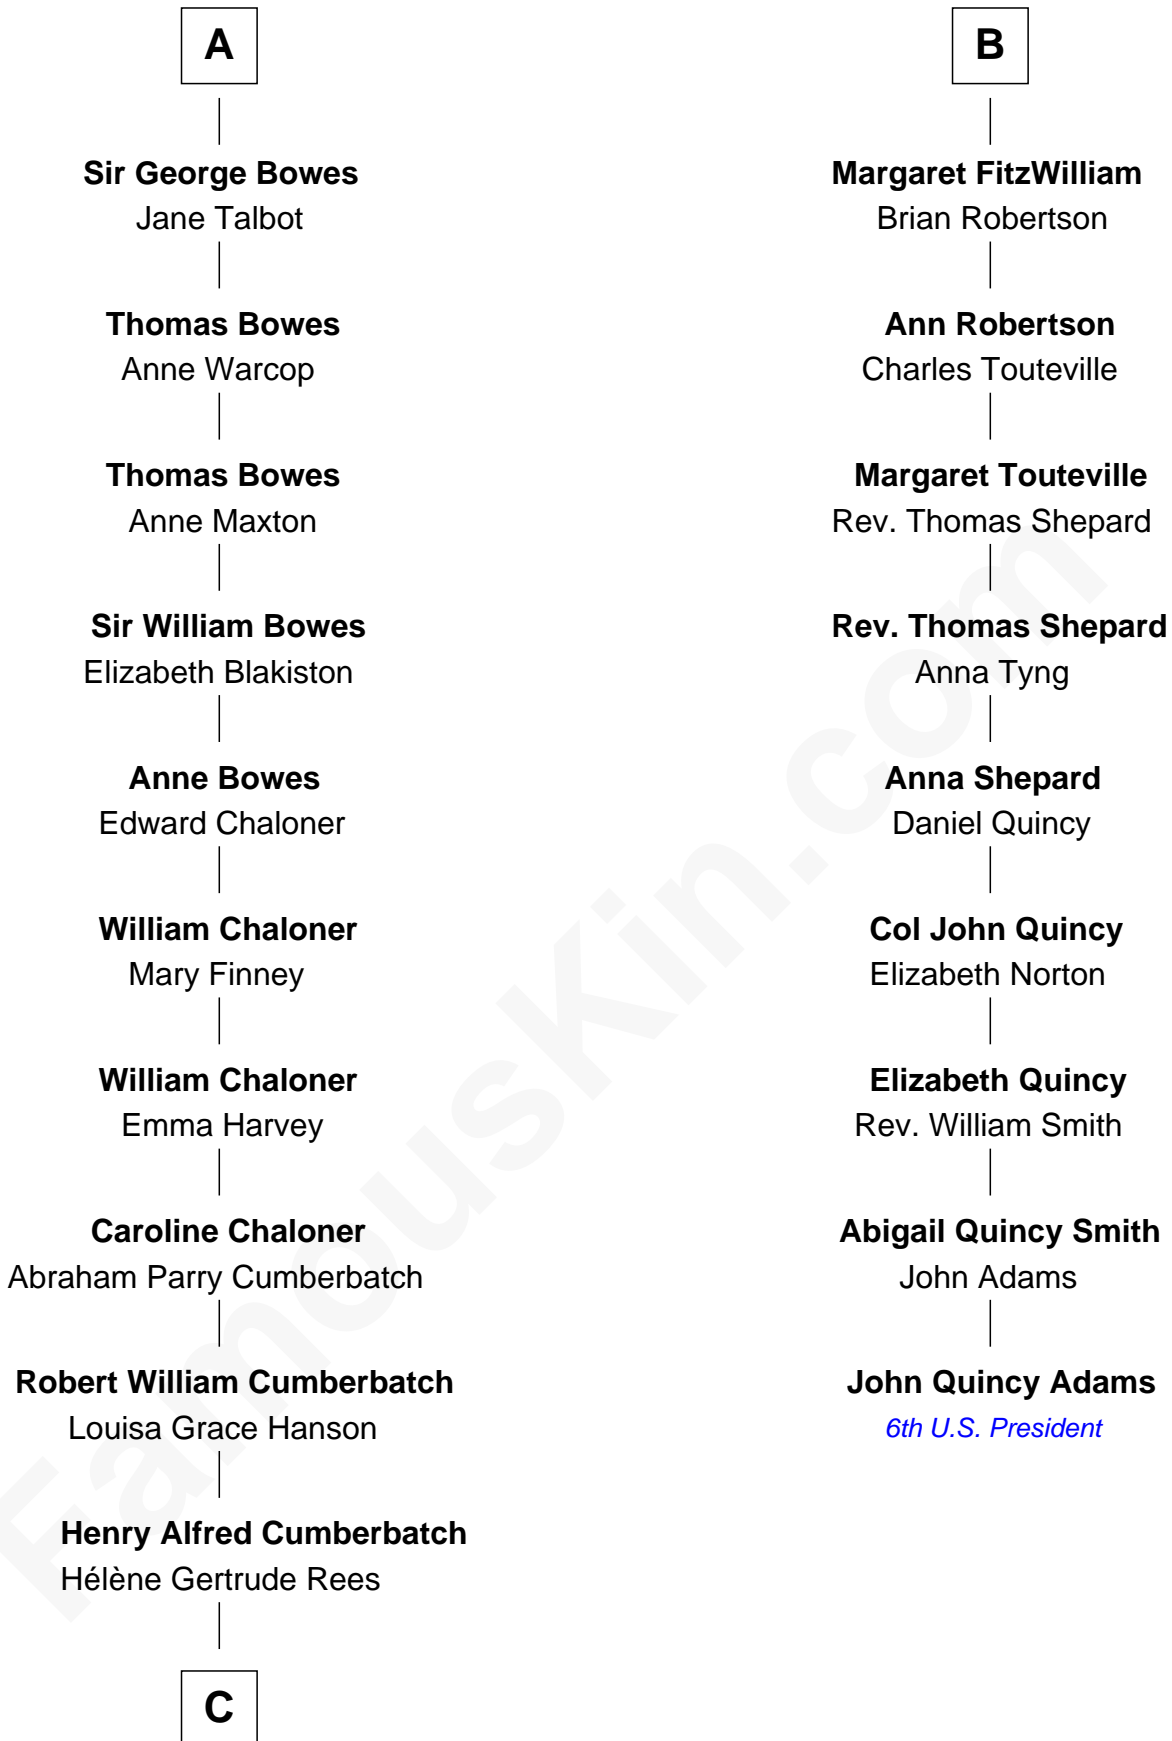

# FamousKin.com Relationship Chart of

**Benedict Cumberbatch**  
*Movie, Television and Stage Actor*

15th cousin 4 times removed of

**John Quincy Adams**  
*6th U.S. President*

**Sir John Marmion**  
Maud de Furnival

**C**

Henry Carlton Cumberbatch

Pauline Ellen Laing Congdon

Timothy Carlton Congdon Cumberbatch

Wanda Ventham

**Benedict Cumberbatch**

*Movie, Television and Stage Actor*

FamousKin.com