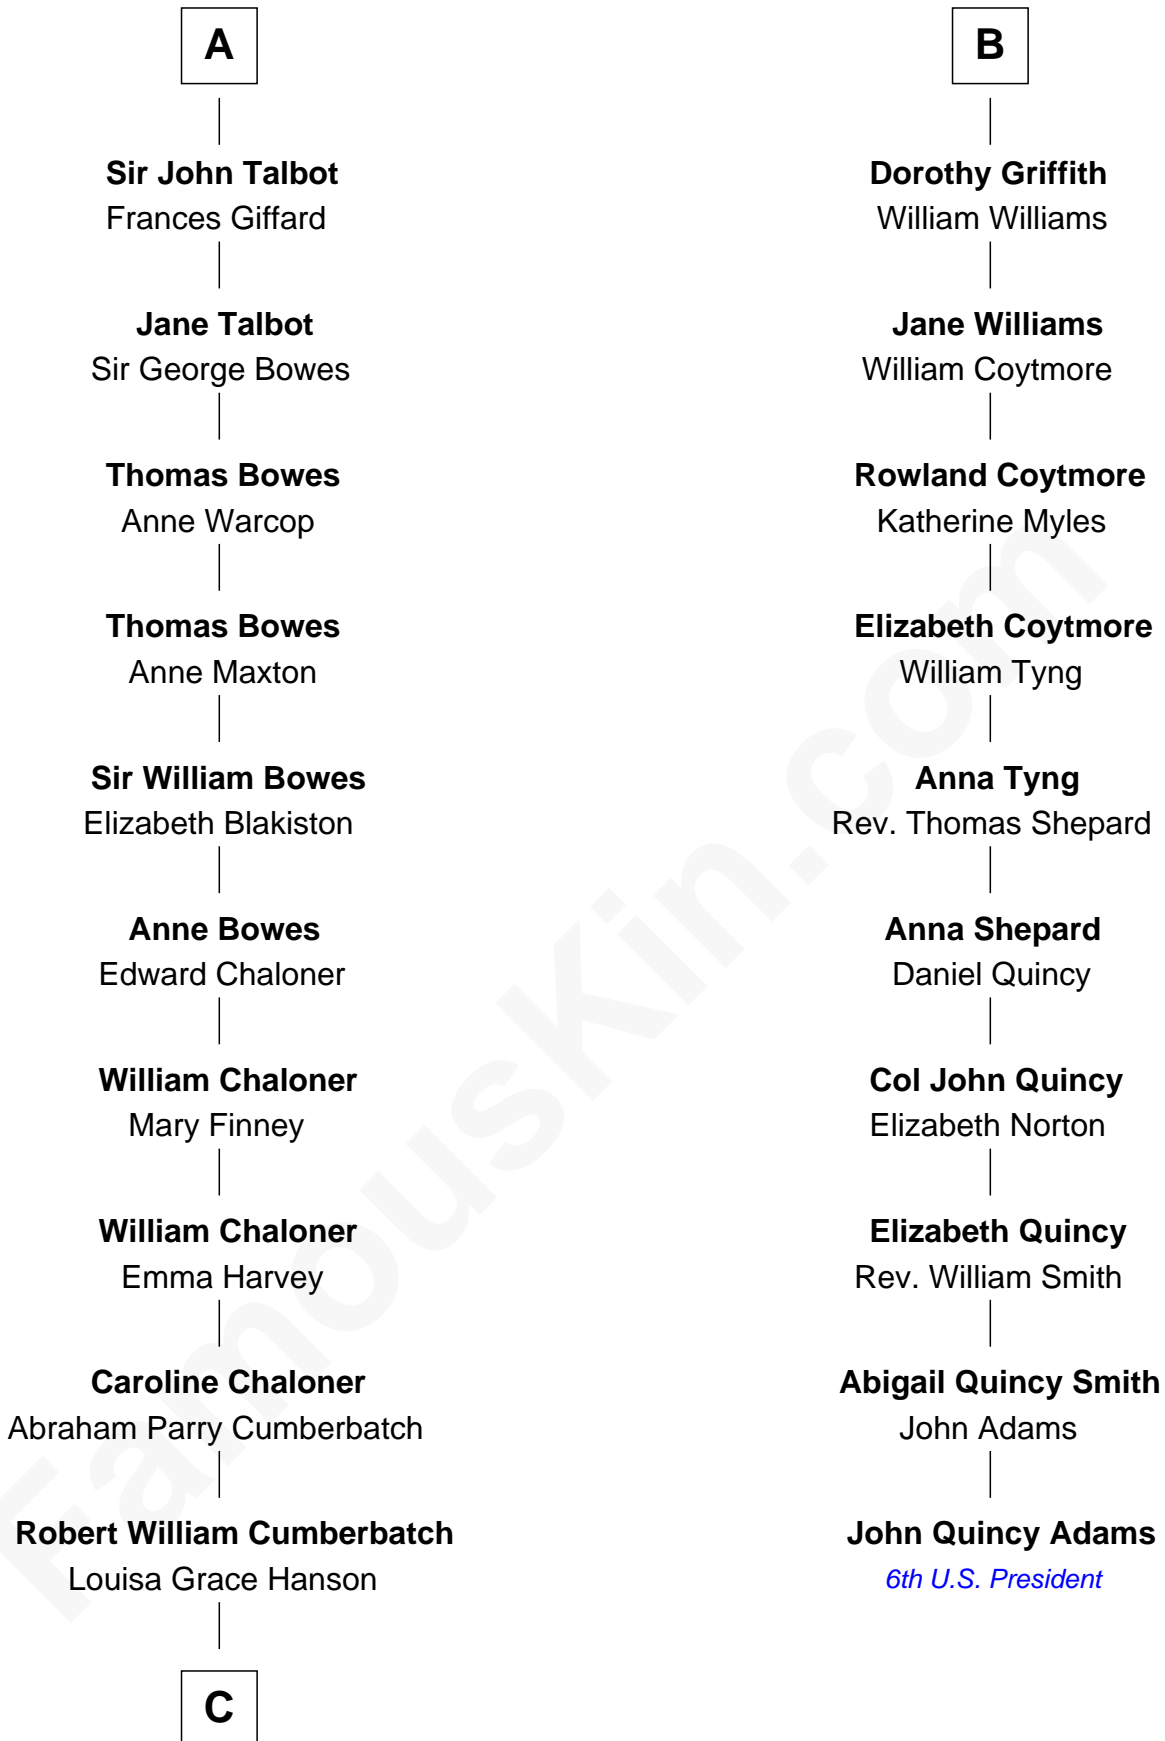

# FamousKin.com Relationship Chart of

**Benedict Cumberbatch**  
*Movie, Television and Stage Actor*

16th cousin 4 times removed of

**John Quincy Adams**  
*6th U.S. President*

**Humphrey de Bohun**  
Elizabeth Plantagenet

**Eleanor de Bohun**  
Sir James le Boteler

**James le Boteler**  
Elizabeth Darcy

**James Butler**  
Anne de Welles

**James Butler**  
Joan Beauchamp

**Elizabeth Butler**  
John Talbot

**Sir Gilbert Talbot**  
Audrey Cotton

**Sir John Talbot**  
Margaret Troutbeck

**A**

**Sir William de Bohun**  
Elizabeth de Badlesmere

**Elizabeth de Bohun**  
Sir Richard Fitzalan

**Elizabeth Fitzalan**  
Sir Robert Goushill

**Joan Goushill**  
Sir Thomas Stanley

**Margaret Stanley**  
Sir William Troutbeck

**Joan Troutbeck**  
Sir William Griffith

**Sir William Griffith**  
Jane Stradling

**B**

**C**

Henry Alfred Cumberbatch

Hélène Gertrude Rees

Henry Carlton Cumberbatch