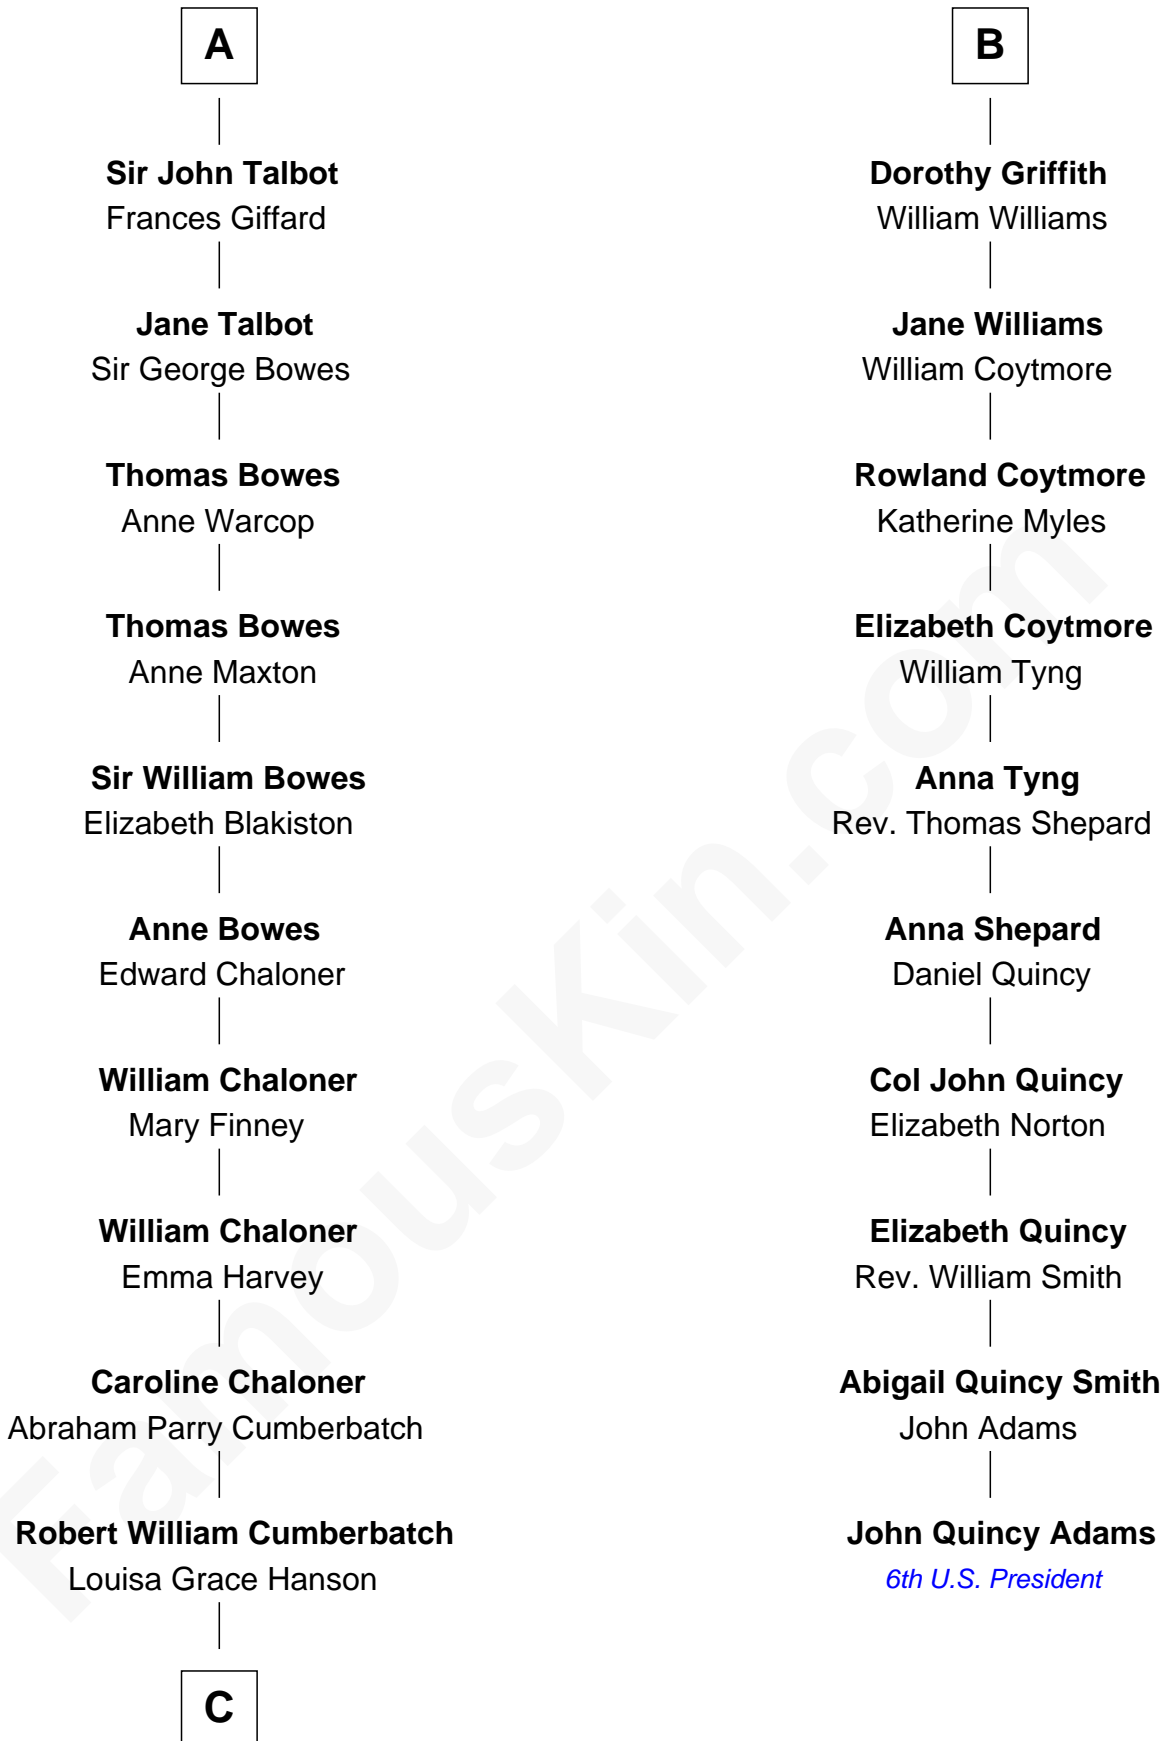

FamousKin.com Relationship Chart of

Benedict Cumberbatch
Movie, Television and Stage Actor

16th cousin 4 times removed of

John Quincy Adams
6th U.S. President

Hugh de Mascy

C

Henry Alfred Cumberbatch

Hélène Gertrude Rees

Henry Carlton Cumberbatch

Pauline Ellen Laing Congdon

Timothy Carlton Congdon Cumberbatch

Wanda Ventham

Benedict Cumberbatch

Movie, Television and Stage Actor

FamousKin.com