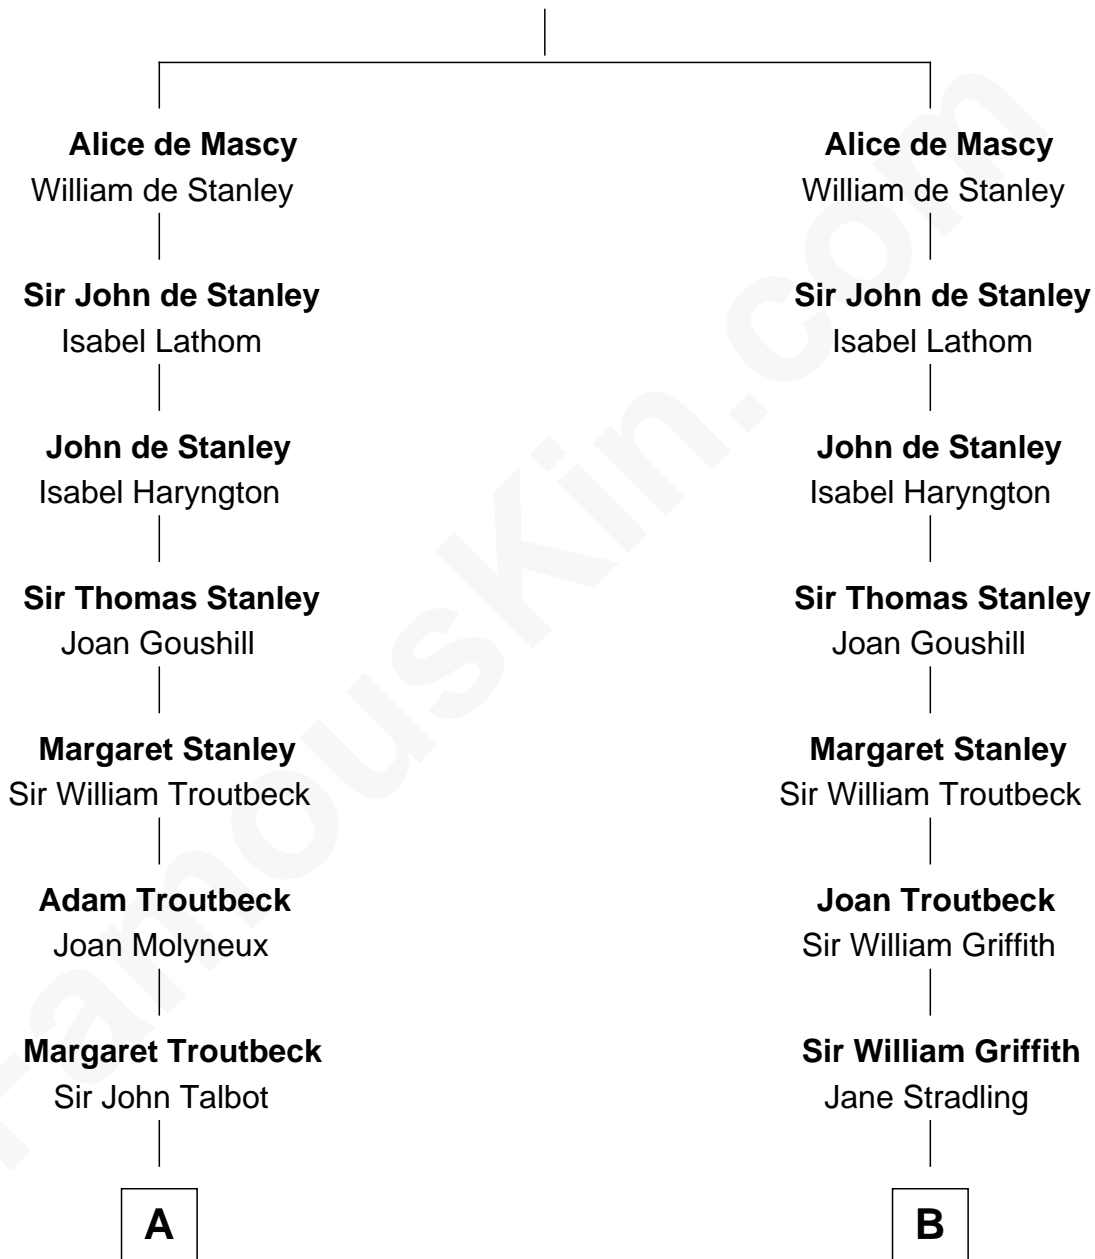

FamousKin.com Relationship Chart of

Benedict Cumberbatch
Movie, Television and Stage Actor

16th cousin 4 times removed of

John Quincy Adams
6th U.S. President

Hugh de Mascy

C

Henry Alfred Cumberbatch

Hélène Gertrude Rees