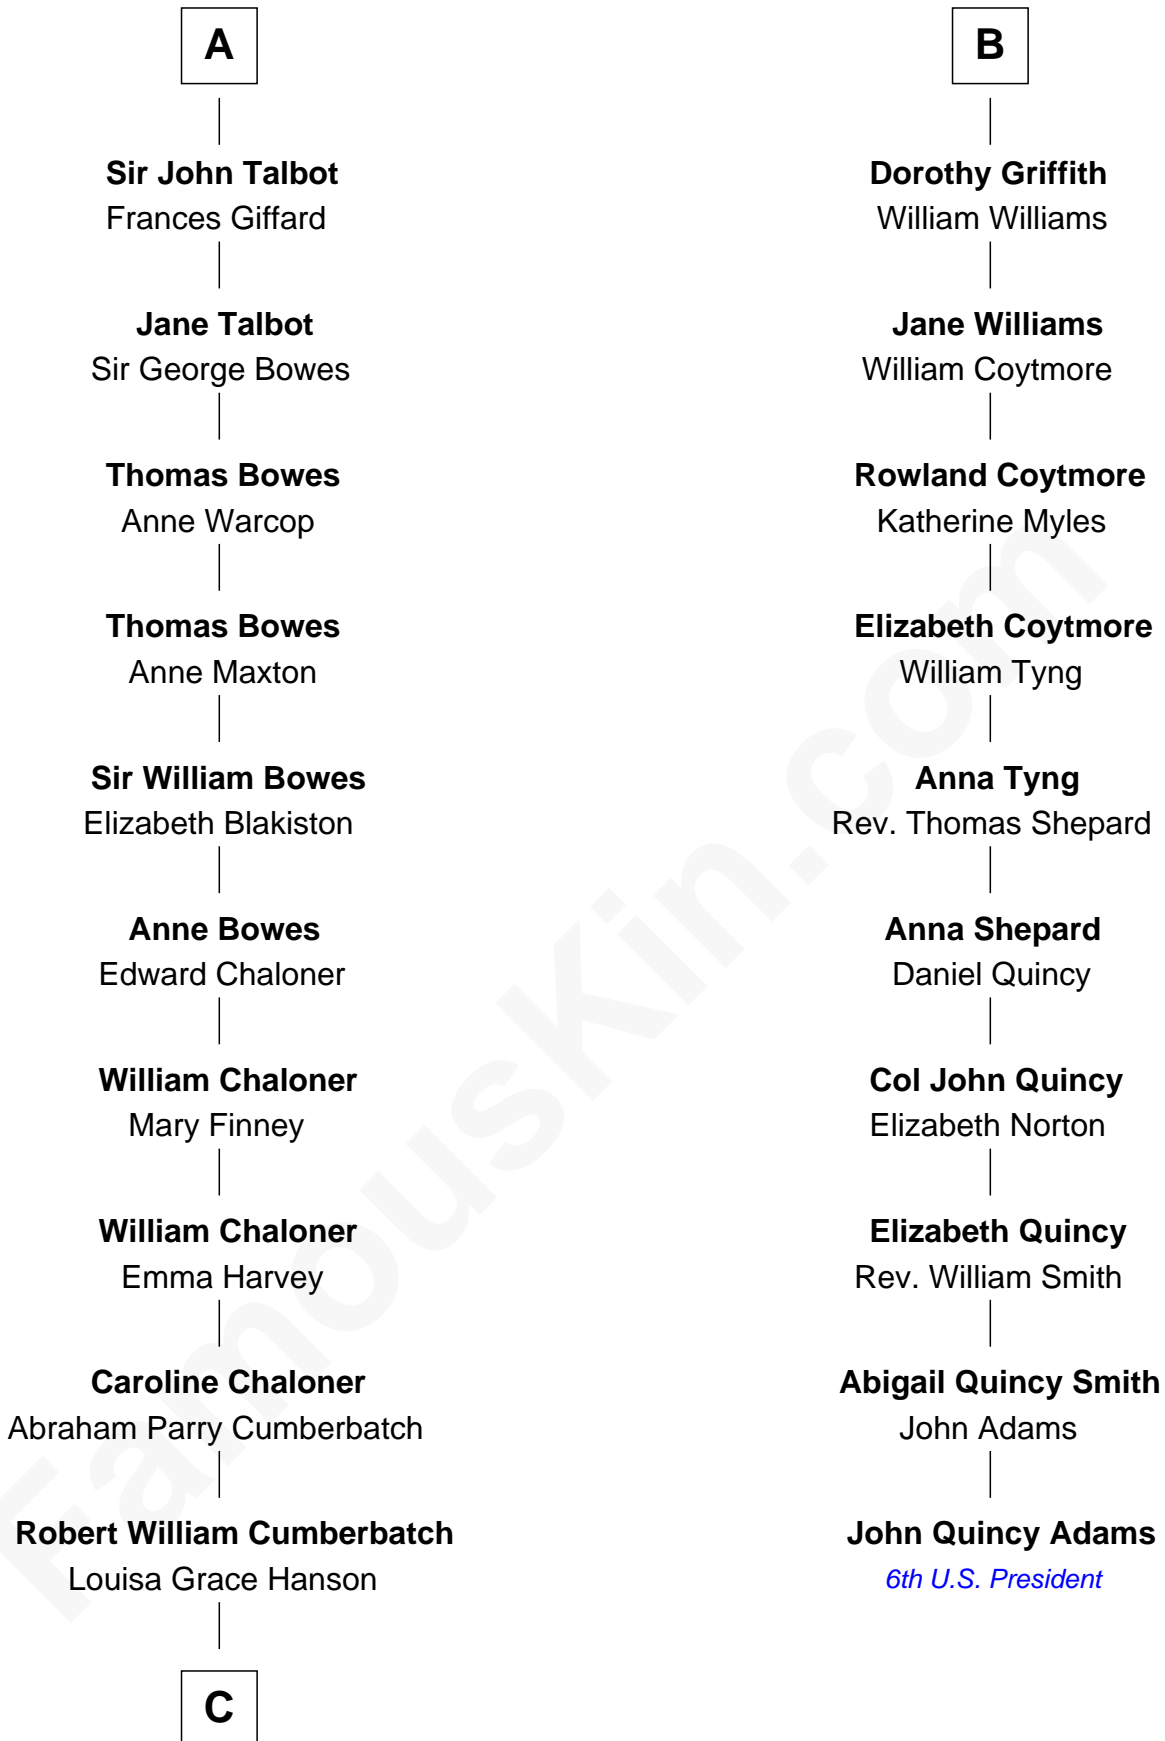

FamousKin.com Relationship Chart of

Benedict Cumberbatch
Movie, Television and Stage Actor

16th cousin 4 times removed of

John Quincy Adams
6th U.S. President

John de Stanley
Mabel Hawkset

C

Henry Alfred Cumberbatch

Hélène Gertrude Rees

Henry Carlton Cumberbatch

Pauline Ellen Laing Congdon

Timothy Carlton Congdon Cumberbatch

Wanda Ventham

Benedict Cumberbatch

Movie, Television and Stage Actor

FamousKin.com