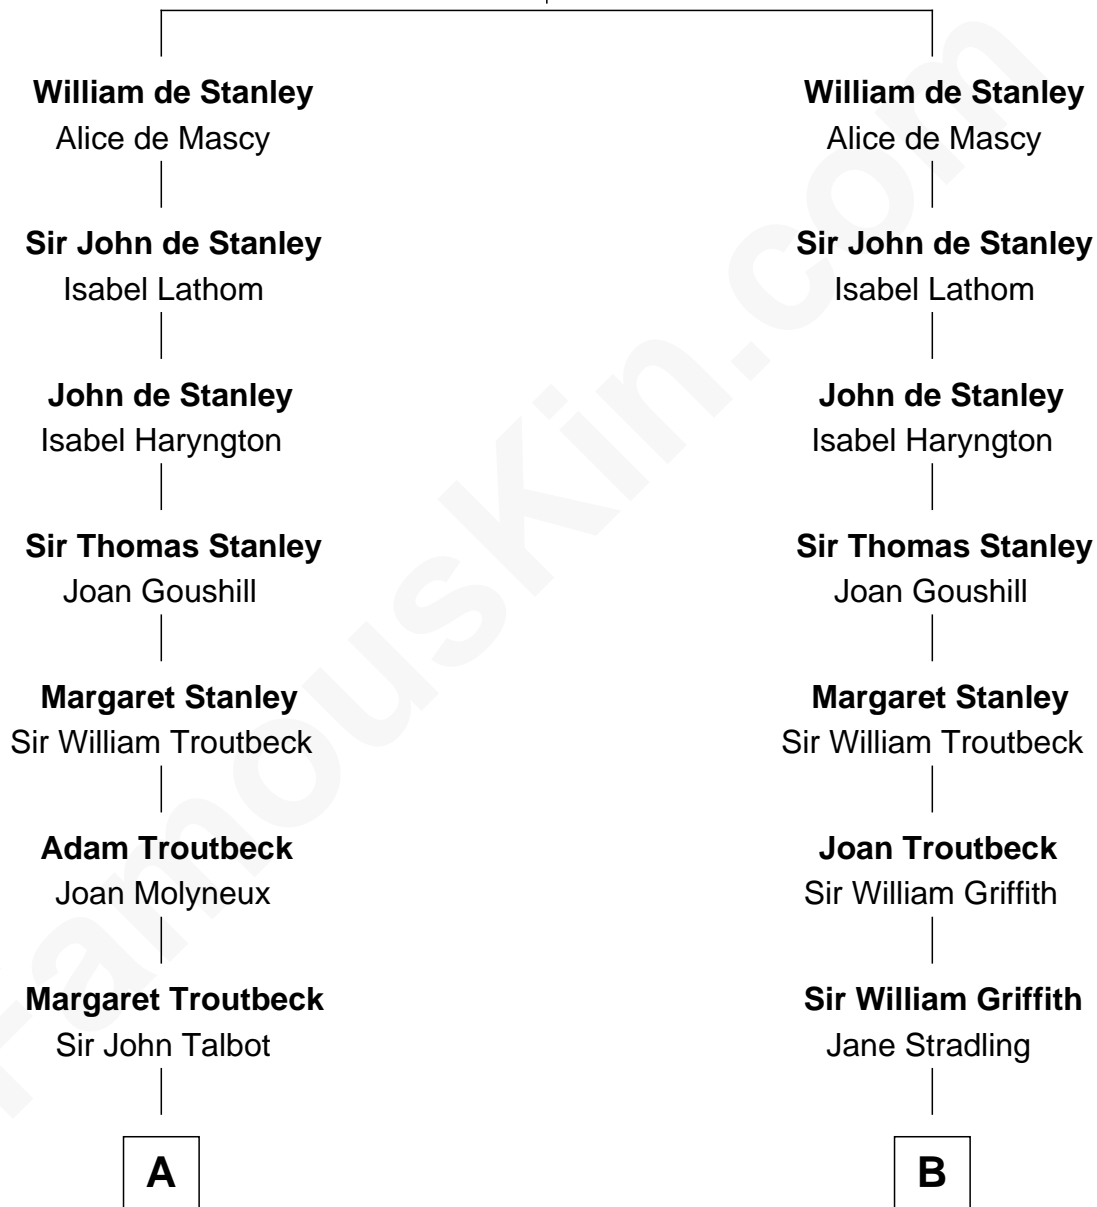

FamousKin.com Relationship Chart of

Benedict Cumberbatch
Movie, Television and Stage Actor

16th cousin 4 times removed of

John Quincy Adams
6th U.S. President

John de Stanley
Mabel Hawkset

C

Henry Alfred Cumberbatch

Hélène Gertrude Rees

Henry Carlton Cumberbatch

Pauline Ellen Laing Congdon

Timothy Carlton Congdon Cumberbatch

Wanda Ventham

Benedict Cumberbatch

Movie, Television and Stage Actor

FamousKin.com