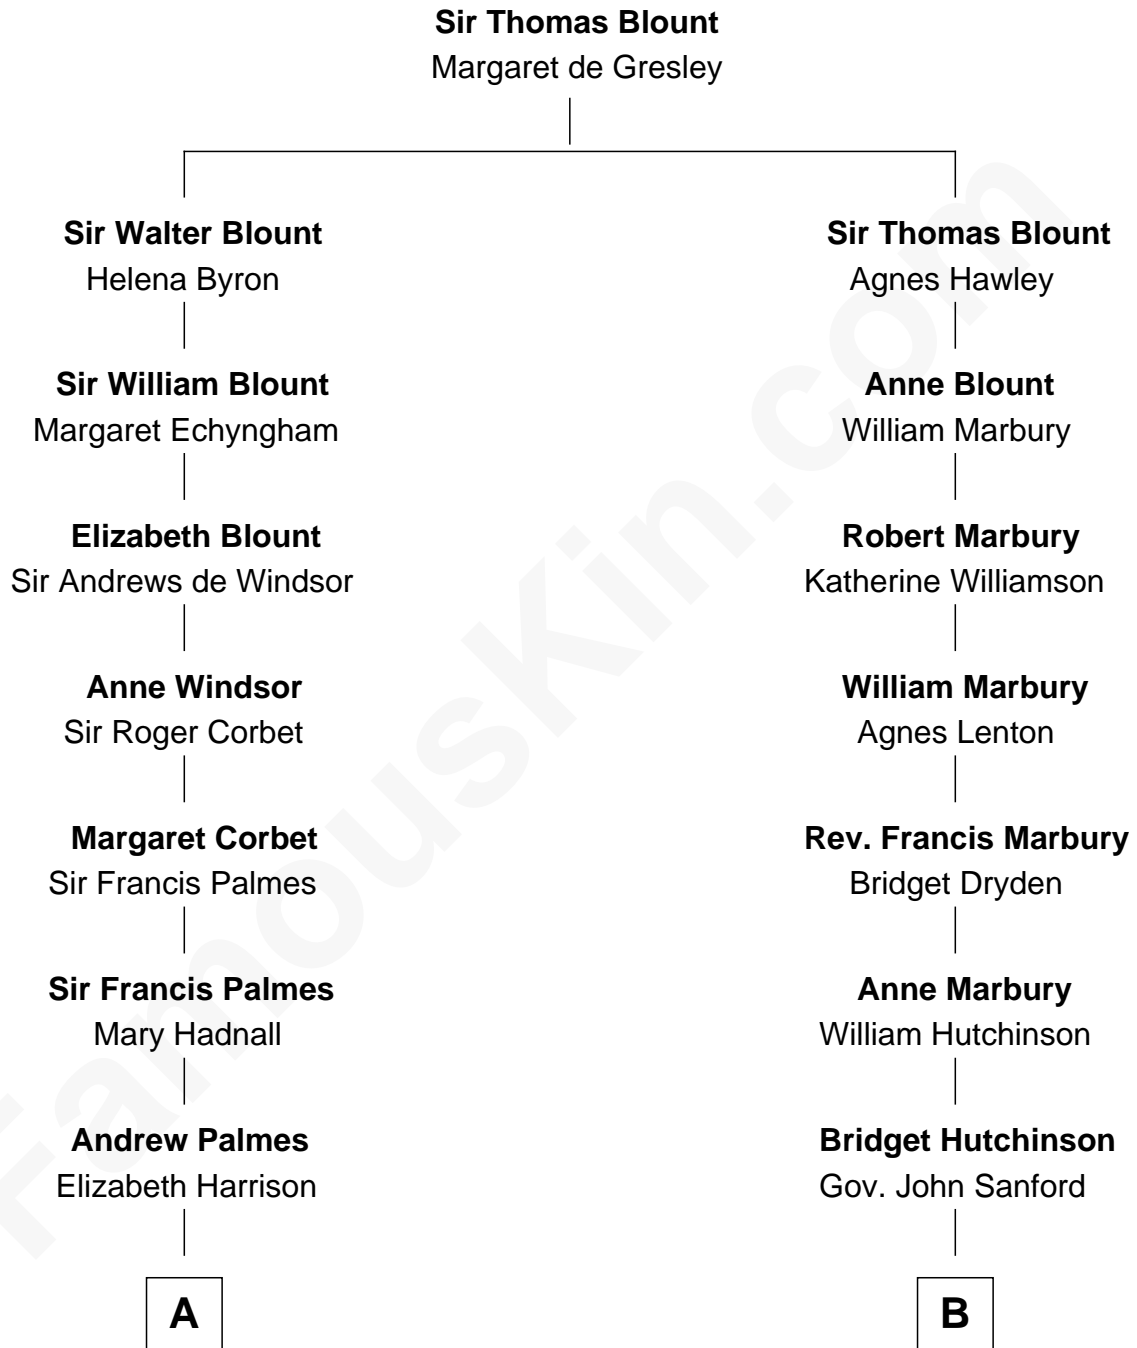

# FamousKin.com

## Relationship Chart of

**Benedict Cumberbatch**  
*Movie, Television and Stage Actor*

17th cousin 1 time removed of

**Ted Danson**  
*TV Actor - "Cheers", "CSI"*

**Timothy Carlton Congdon Cumberbatch**

Wanda Ventham