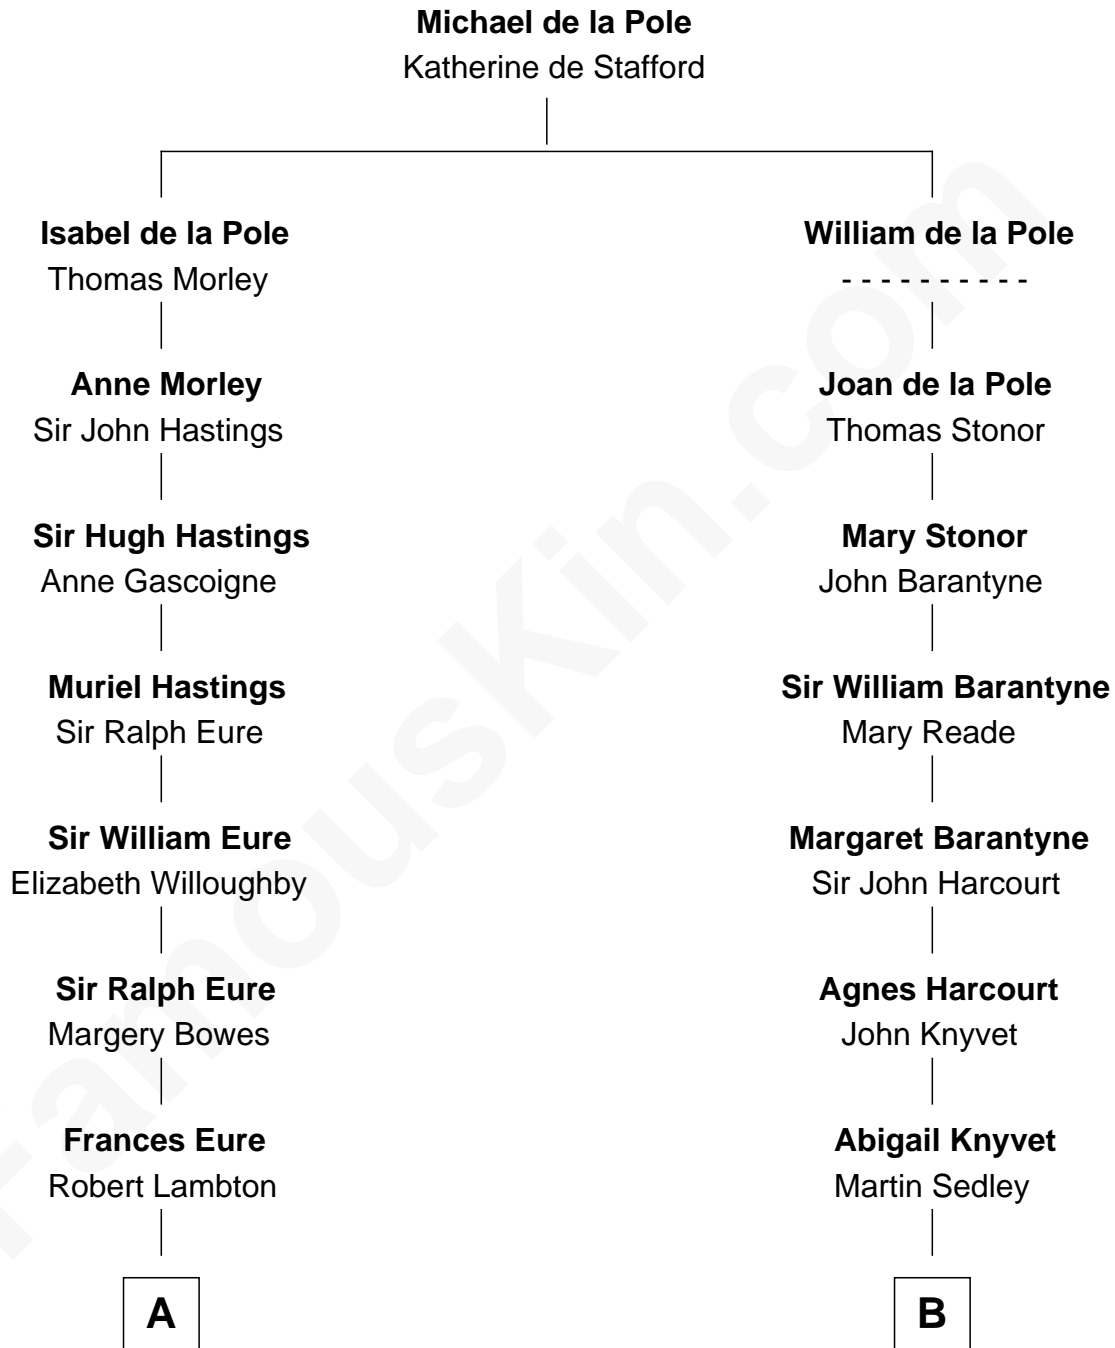

FamousKin.com
Relationship Chart of
Benedict Cumberbatch
Movie, Television and Stage Actor

19th cousin of
Ted Danson
TV Actor - "Cheers", "CSI"

C

Henry Carlton Cumberbatch

Pauline Ellen Laing Congdon

Timothy Carlton Congdon Cumberbatch

Wanda Ventham

Benedict Cumberbatch

Movie, Television and Stage Actor

D

Anna Louise Allen

Edward Bridge Danson

Edward Bridge Danson

Jessica Harriet MacMaster