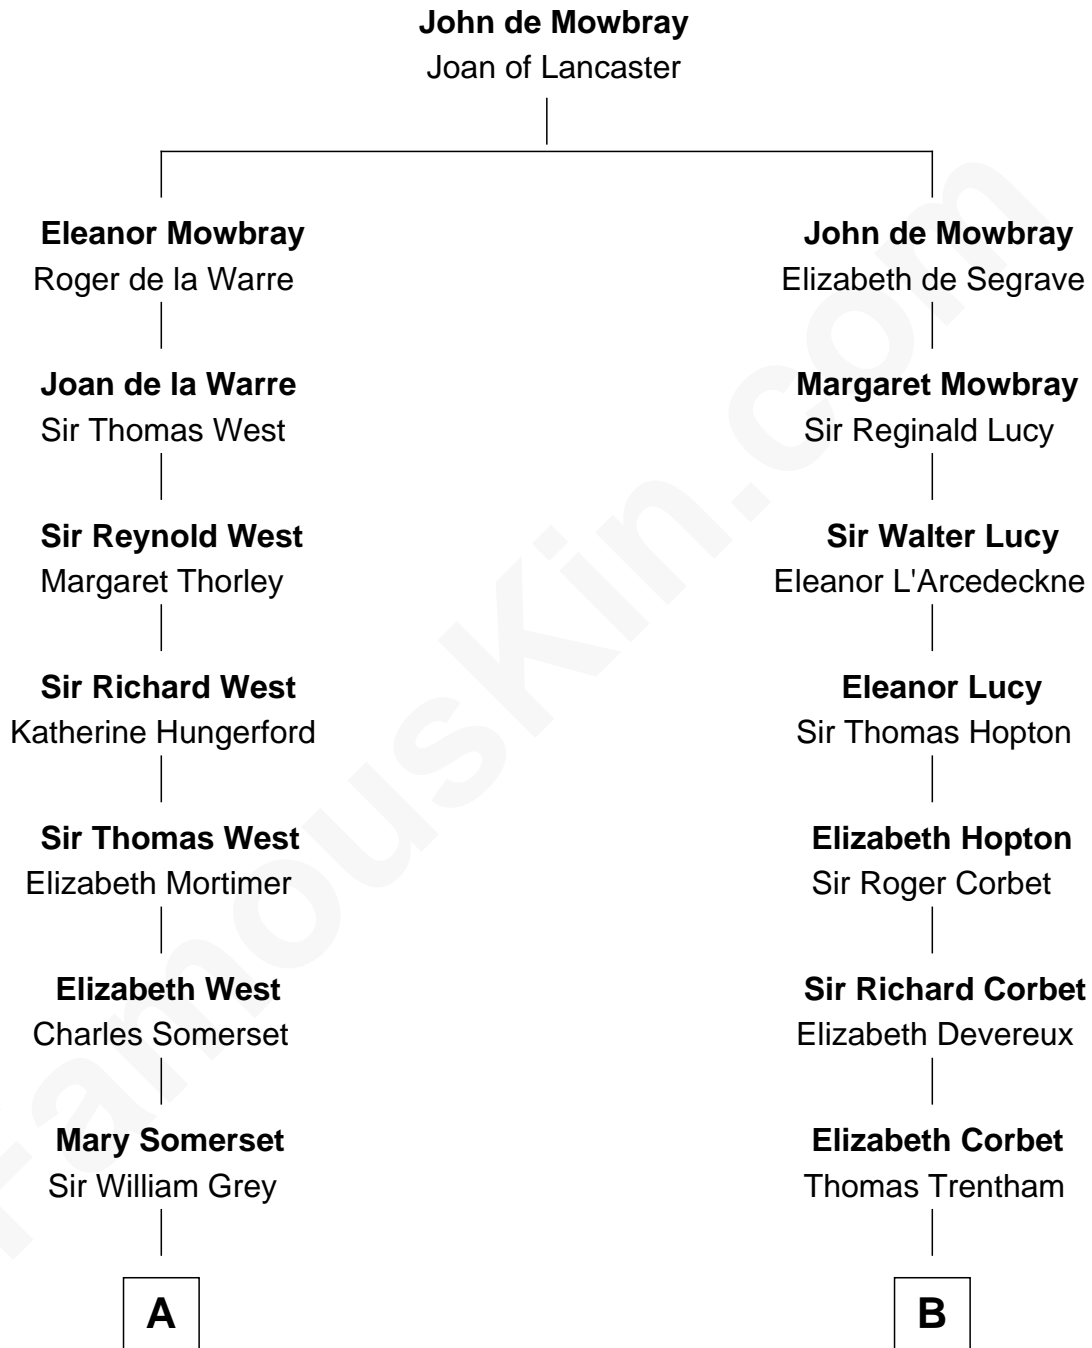

FamousKin.com Relationship Chart of

Benedict Cumberbatch
Movie, Television and Stage Actor

19th cousin 1 time removed of

Orson Welles
Radio, Stage, and Movie Actor

C

Henry Alfred Cumberbatch

Hélène Gertrude Rees