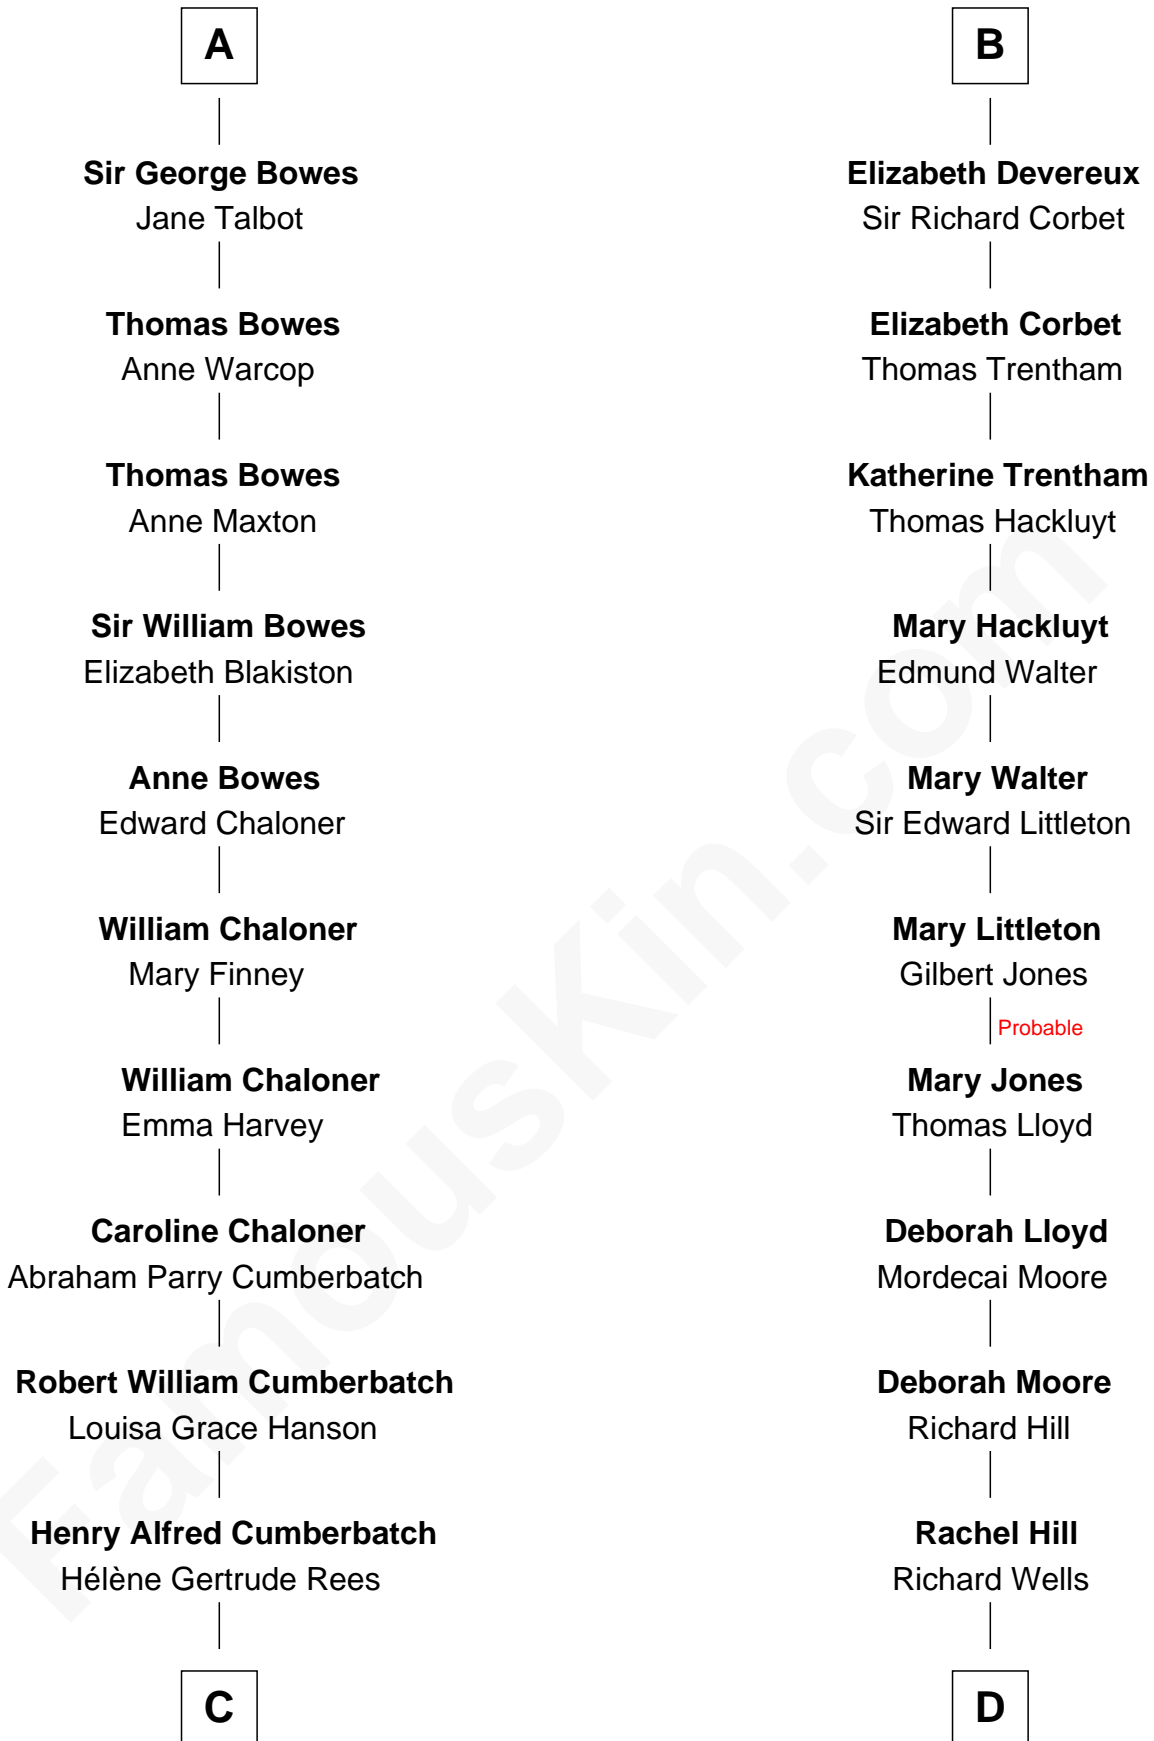

# FamousKin.com Relationship Chart of

**Benedict Cumberbatch**  
*Movie, Television and Stage Actor*

19th cousin 2 times removed of

**Orson Welles**

*Radio, Stage, and Movie Actor*

**Sir Hugh I de Audley**

Iseult de Mortimer

**C**

**Henry Carlton Cumberbatch**

Pauline Ellen Laing Congdon

**Timothy Carlton Congdon Cumberbatch**

Wanda Ventham

**Benedict Cumberbatch**

*Movie, Television and Stage Actor*

**D**

**William Hill Wells**

Elizabeth Dagworthy

**Henry Hill Welles**

Mary Putnam

**Richard Jones Welles**

Mary Blanche Head

**Richard Head Welles**