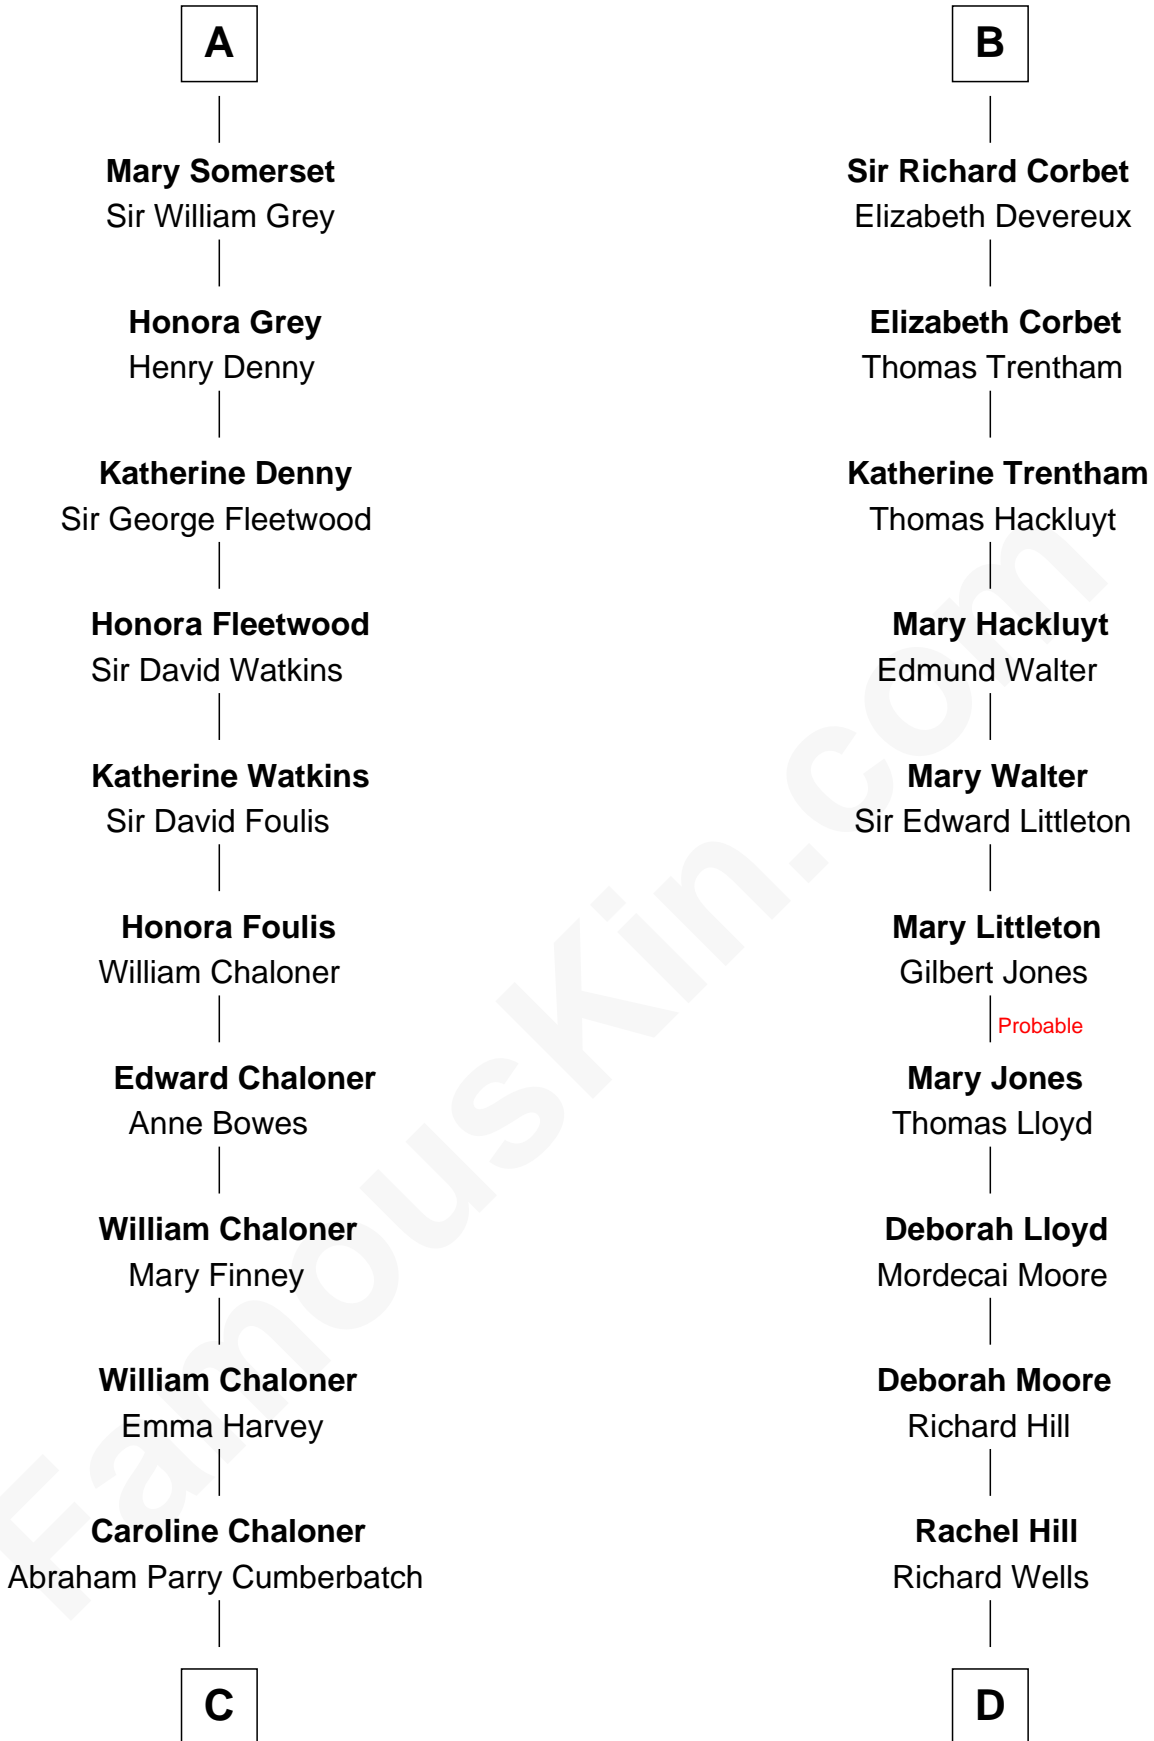

FamousKin.com

Relationship Chart of

Benedict Cumberbatch

Movie, Television and Stage Actor

21st cousin of

Orson Welles

Radio, Stage, and Movie Actor

C

Robert William Cumberbatch

Louisa Grace Hanson

Henry Alfred Cumberbatch

Hélène Gertrude Rees

Henry Carlton Cumberbatch

Pauline Ellen Laing Congdon

Timothy Carlton Congdon Cumberbatch

Wanda Ventham