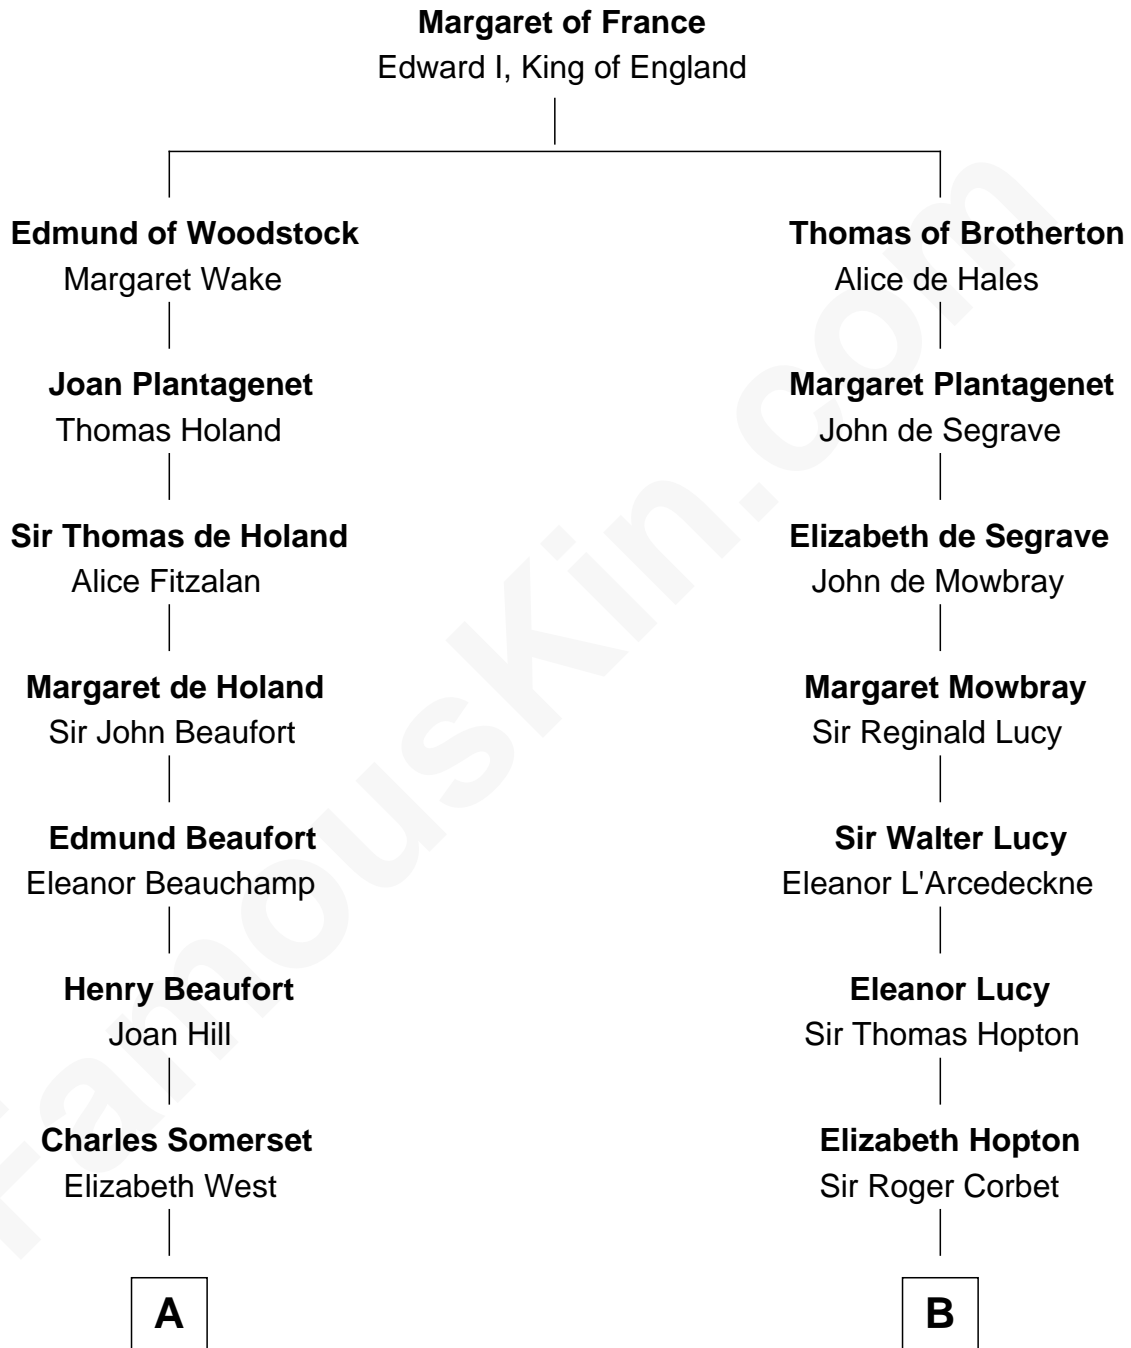

FamousKin.com

Relationship Chart of

Benedict Cumberbatch

Movie, Television and Stage Actor

21st cousin of

Orson Welles

Radio, Stage, and Movie Actor

C

Robert William Cumberbatch

Louisa Grace Hanson

Henry Alfred Cumberbatch

Hélène Gertrude Rees

Henry Carlton Cumberbatch

Pauline Ellen Laing Congdon

Timothy Carlton Congdon Cumberbatch

Wanda Ventham