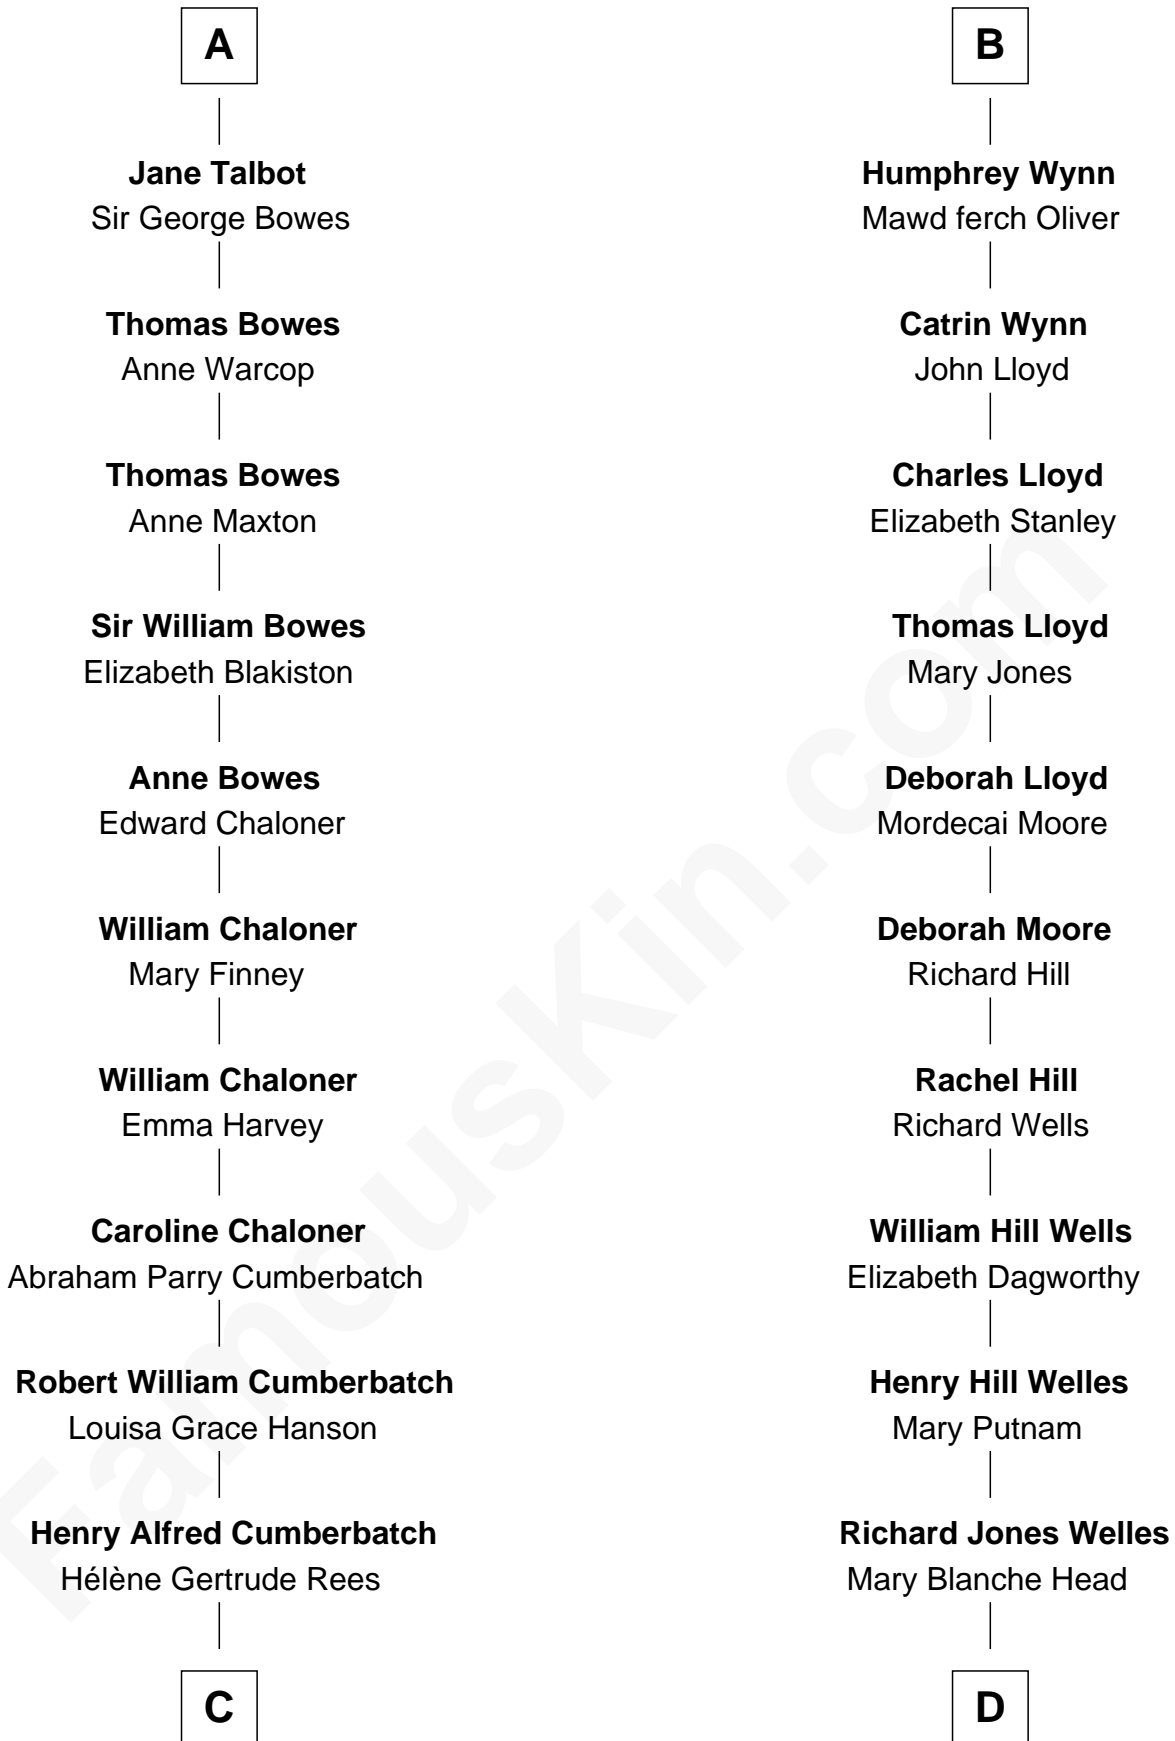

FamousKin.com Relationship Chart of

Benedict Cumberbatch
Movie, Television and Stage Actor

18th cousin 1 time removed of

Orson Welles
Radio, Stage, and Movie Actor

C

Henry Carlton Cumberbatch

Pauline Ellen Laing Congdon

Timothy Carlton Congdon Cumberbatch

Wanda Ventham

Benedict Cumberbatch

Movie, Television and Stage Actor

D

Richard Head Welles

Beatrice Ives

Orson Welles