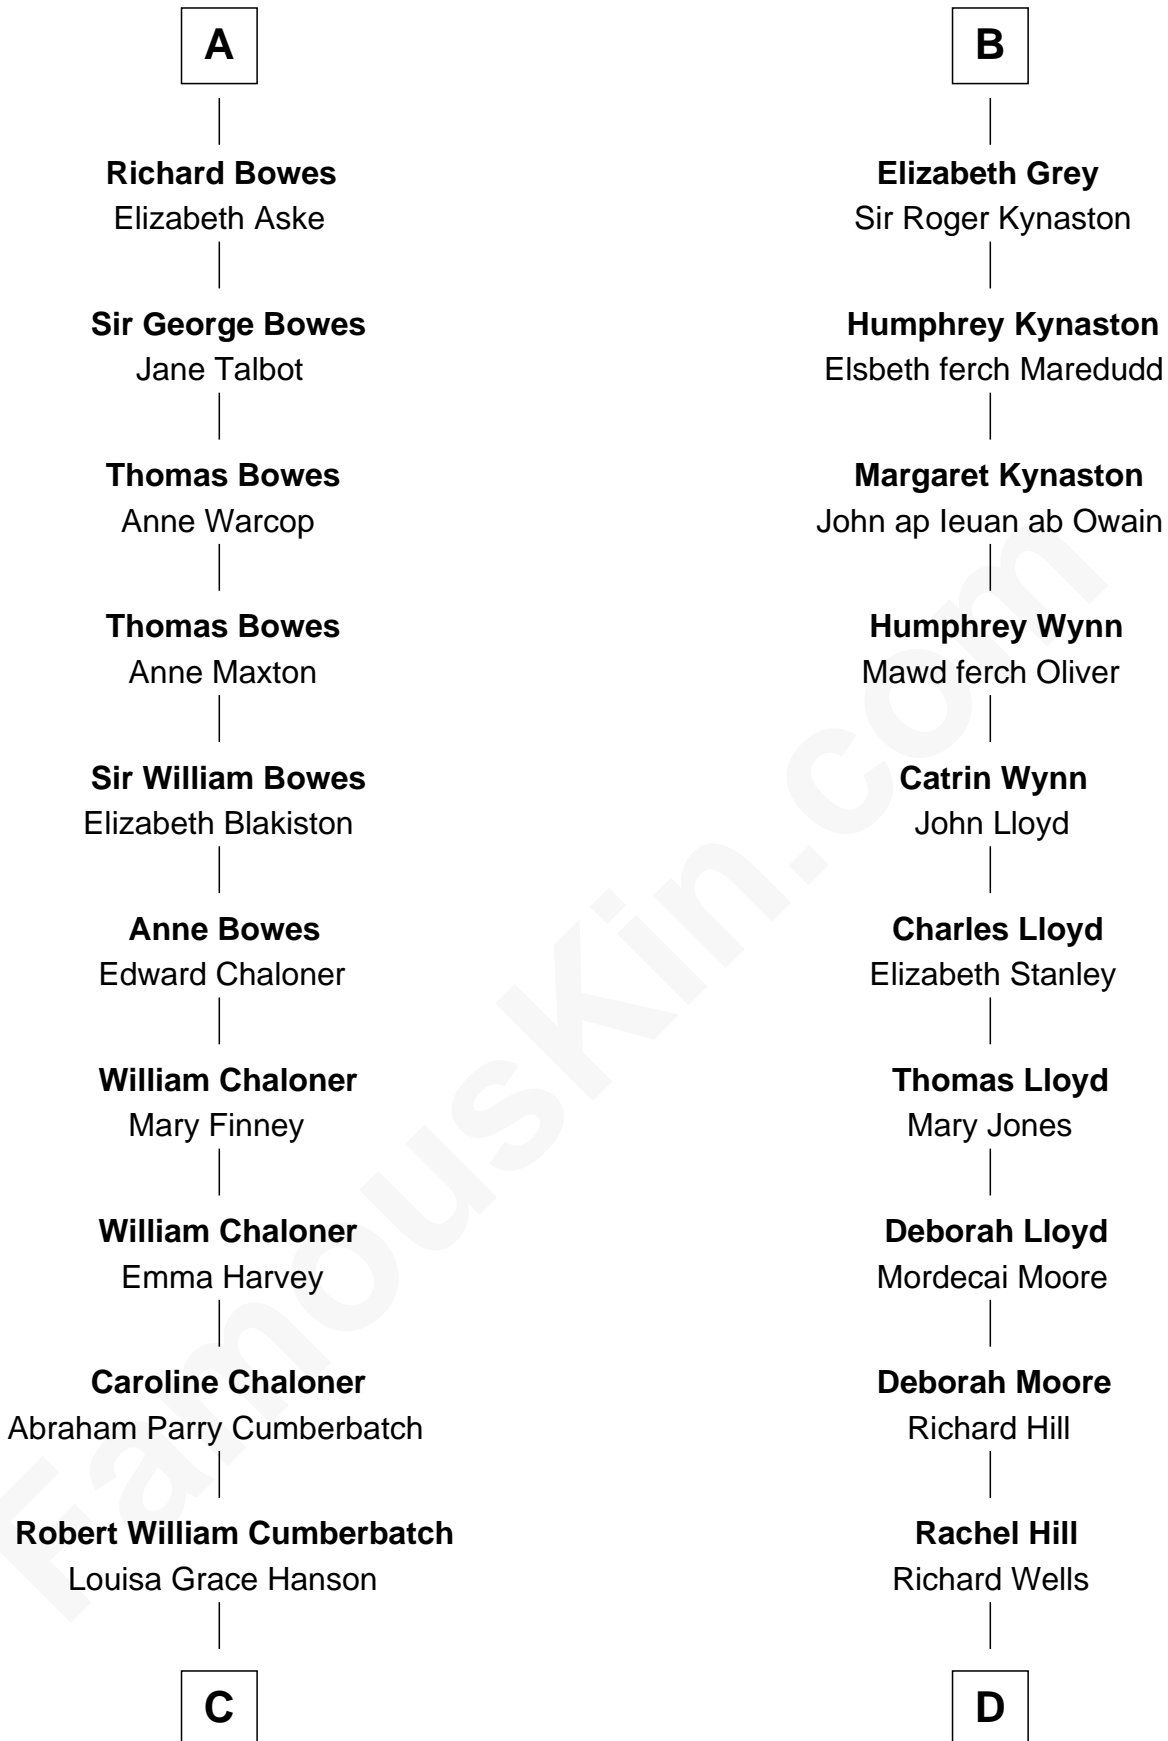

FamousKin.com

Relationship Chart of

Benedict Cumberbatch

Movie, Television and Stage Actor

20th cousin 1 time removed of

Orson Welles

Radio, Stage, and Movie Actor

C

Henry Alfred Cumberbatch

Hélène Gertrude Rees

Henry Carlton Cumberbatch

Pauline Ellen Laing Congdon

Timothy Carlton Congdon Cumberbatch

Wanda Ventham

Benedict Cumberbatch

Movie, Television and Stage Actor