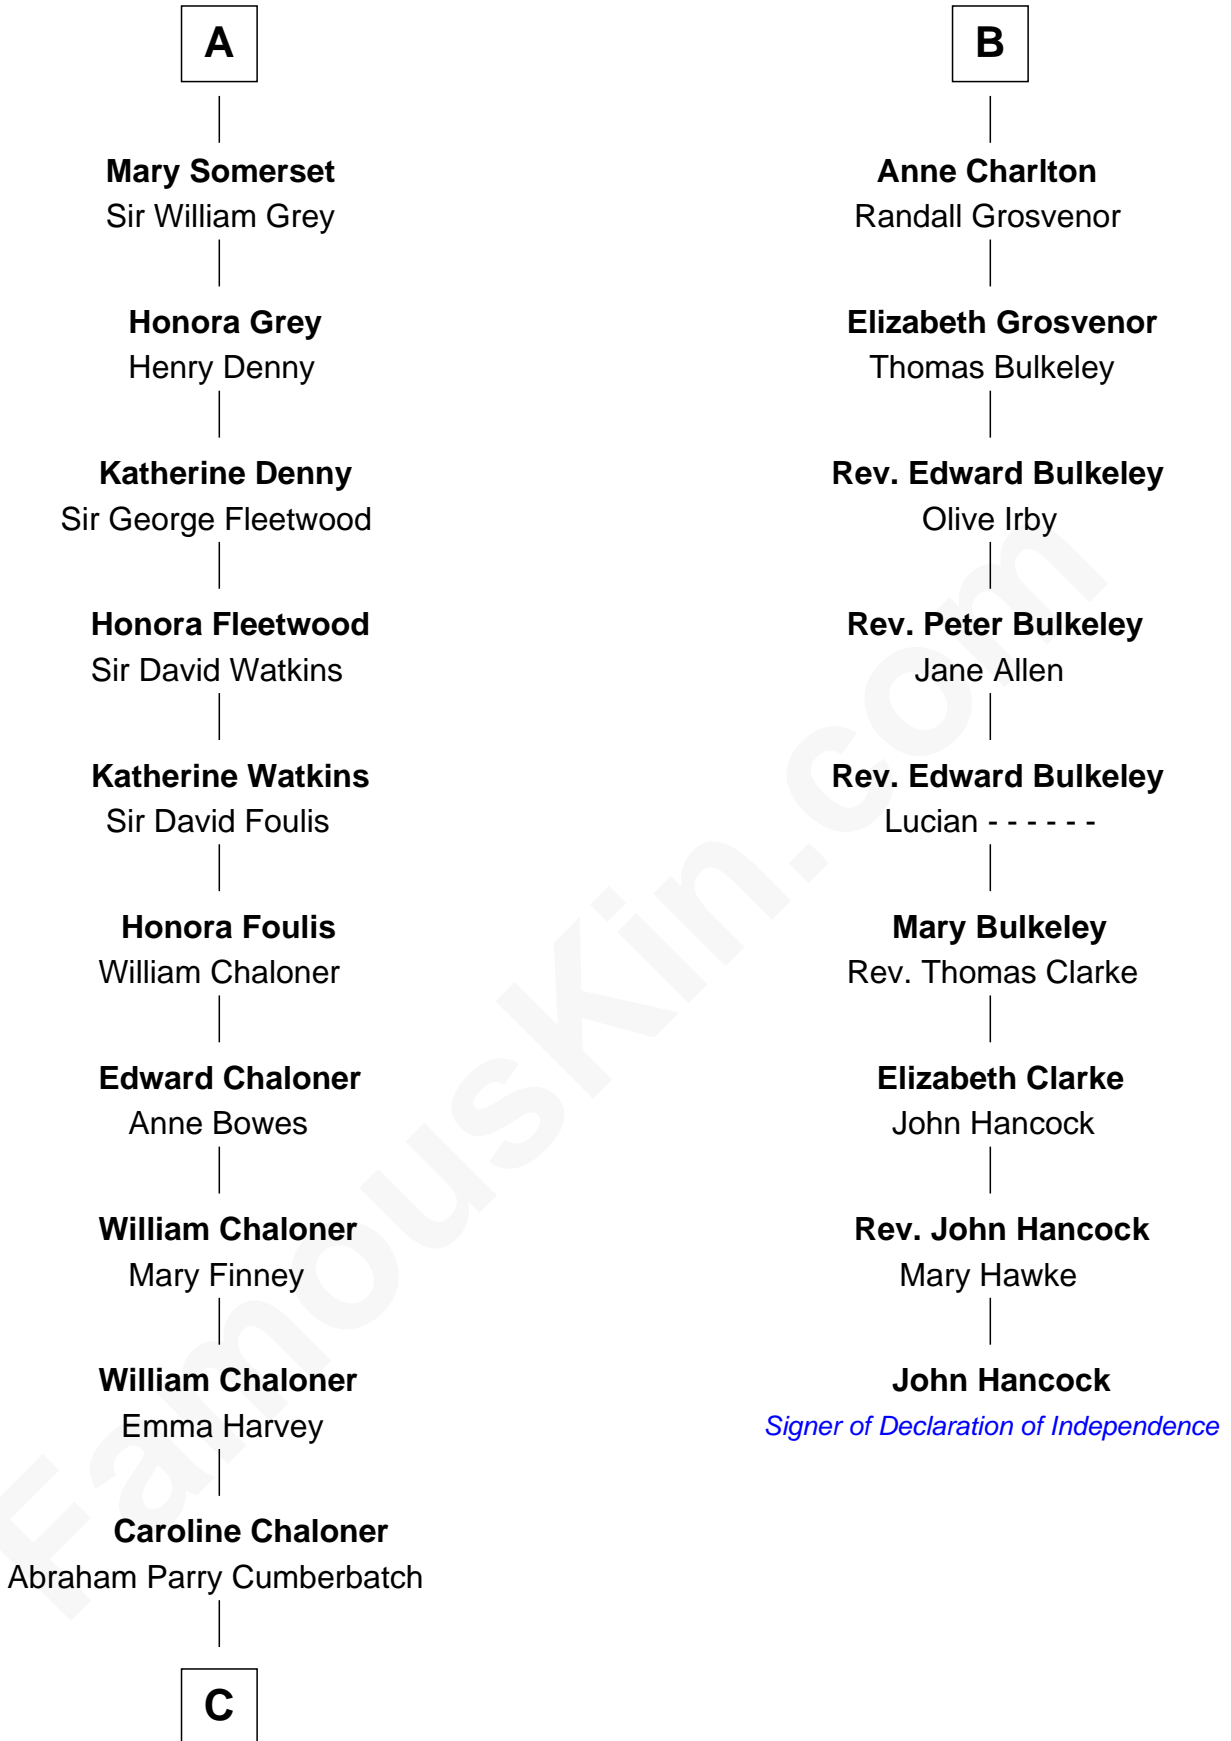

# FamousKin.com Relationship Chart of

**Benedict Cumberbatch**  
Movie, Television and Stage Actor

15th cousin 6 times removed of

**John Hancock**

Signer of the Declaration of Independence

**C**

Robert William Cumberbatch

Louisa Grace Hanson

Henry Alfred Cumberbatch

Hélène Gertrude Rees

Henry Carlton Cumberbatch

Pauline Ellen Laing Congdon

Timothy Carlton Congdon Cumberbatch

Wanda Ventham

**Benedict Cumberbatch**