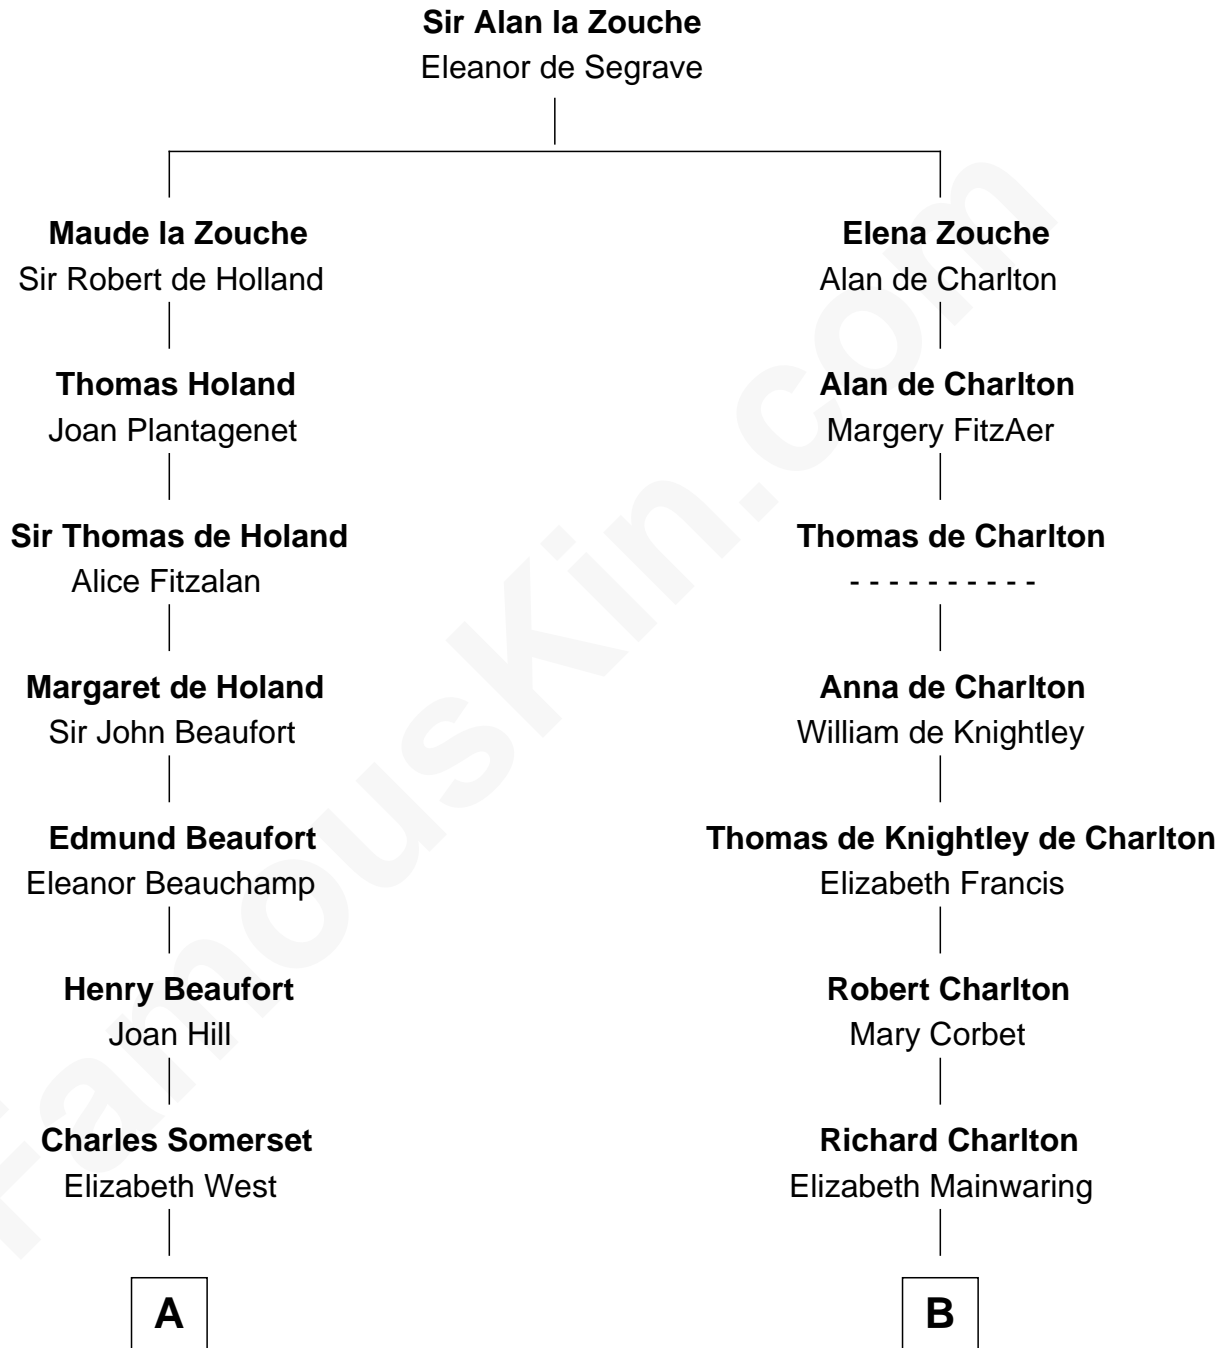

# FamousKin.com Relationship Chart of

**Benedict Cumberbatch**  
Movie, Television and Stage Actor

15th cousin 6 times removed of

**John Hancock**

Signer of the Declaration of Independence

**C**

Robert William Cumberbatch

Louisa Grace Hanson

Henry Alfred Cumberbatch

Hélène Gertrude Rees

Henry Carlton Cumberbatch

Pauline Ellen Laing Congdon

Timothy Carlton Congdon Cumberbatch

Wanda Ventham

**Benedict Cumberbatch**