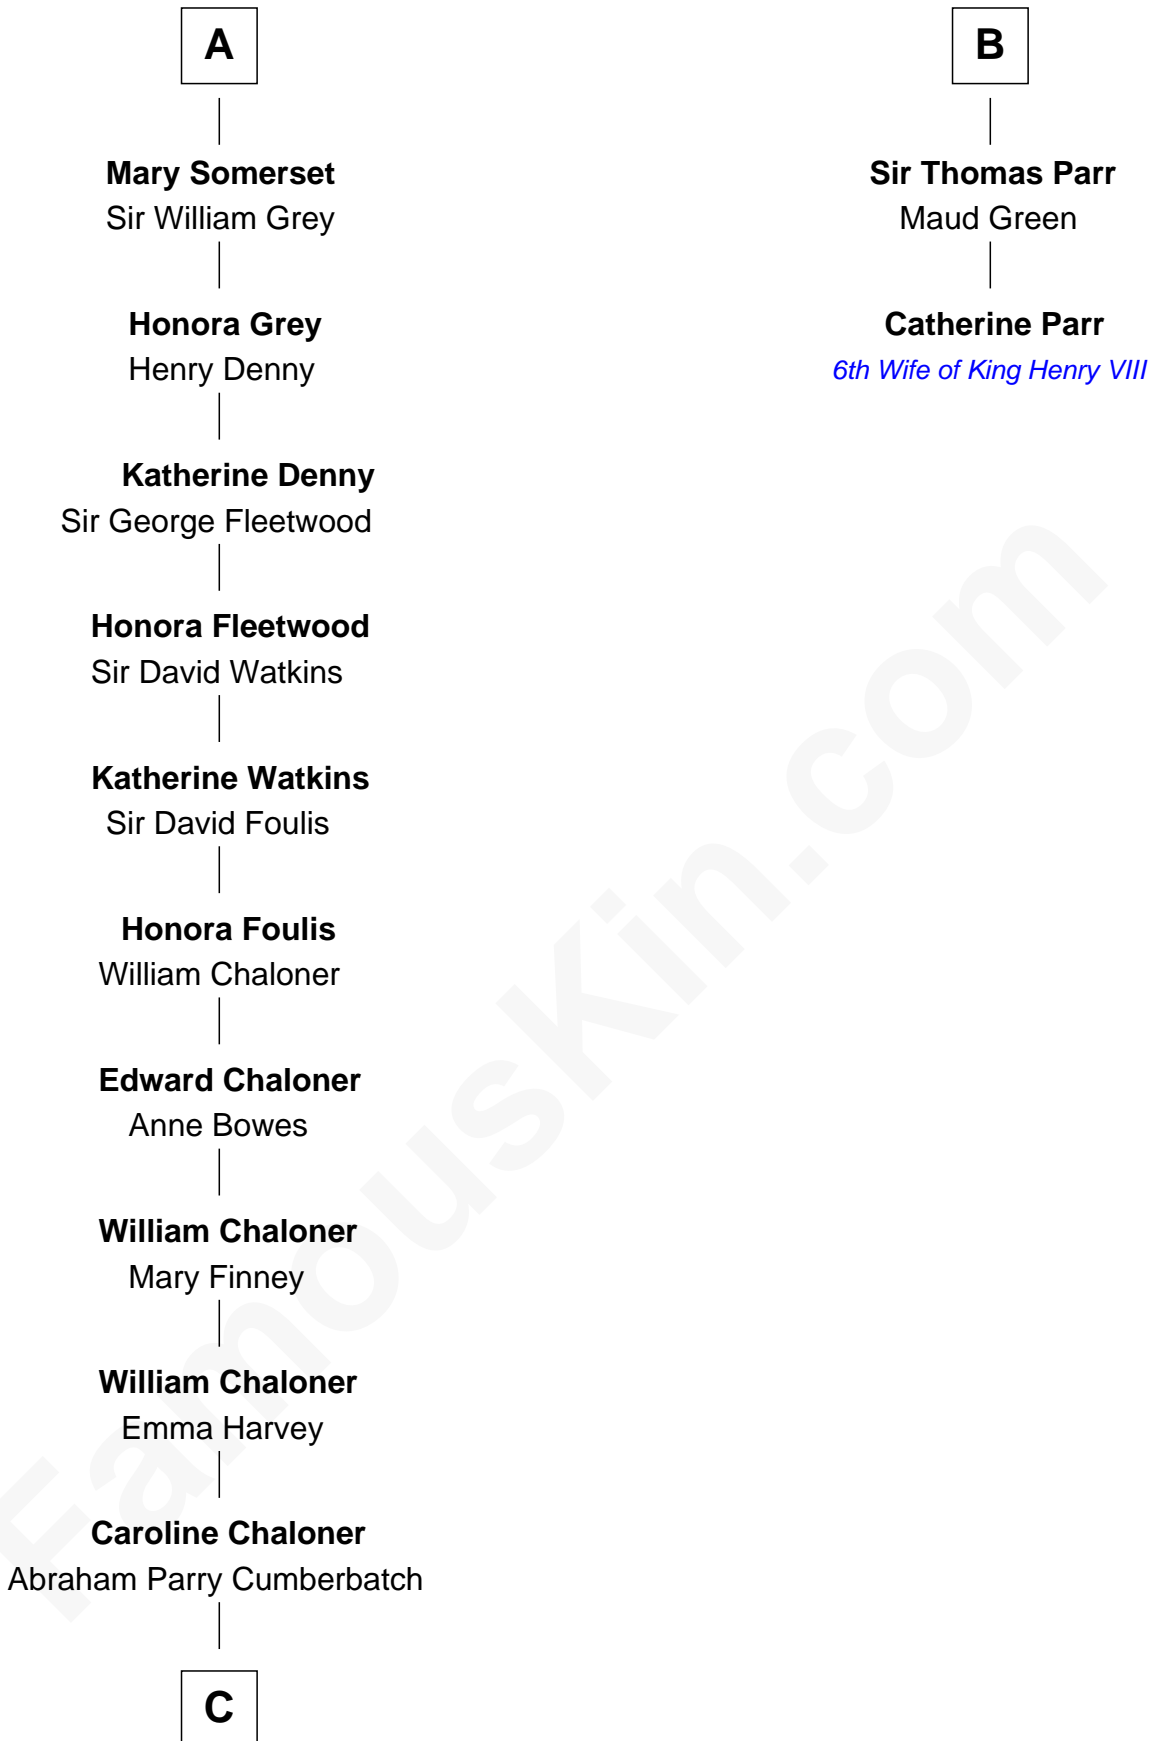

FamousKin.com Relationship Chart of

Benedict Cumberbatch
Movie, Television and Stage Actor

8th cousin 13 times removed of

Catherine Parr
6th Wife of King Henry VIII

C

Robert William Cumberbatch

Louisa Grace Hanson

Henry Alfred Cumberbatch

Hélène Gertrude Rees

Henry Carlton Cumberbatch

Pauline Ellen Laing Congdon

Timothy Carlton Congdon Cumberbatch

Wanda Ventham

Benedict Cumberbatch

Movie, Television and Stage Actor