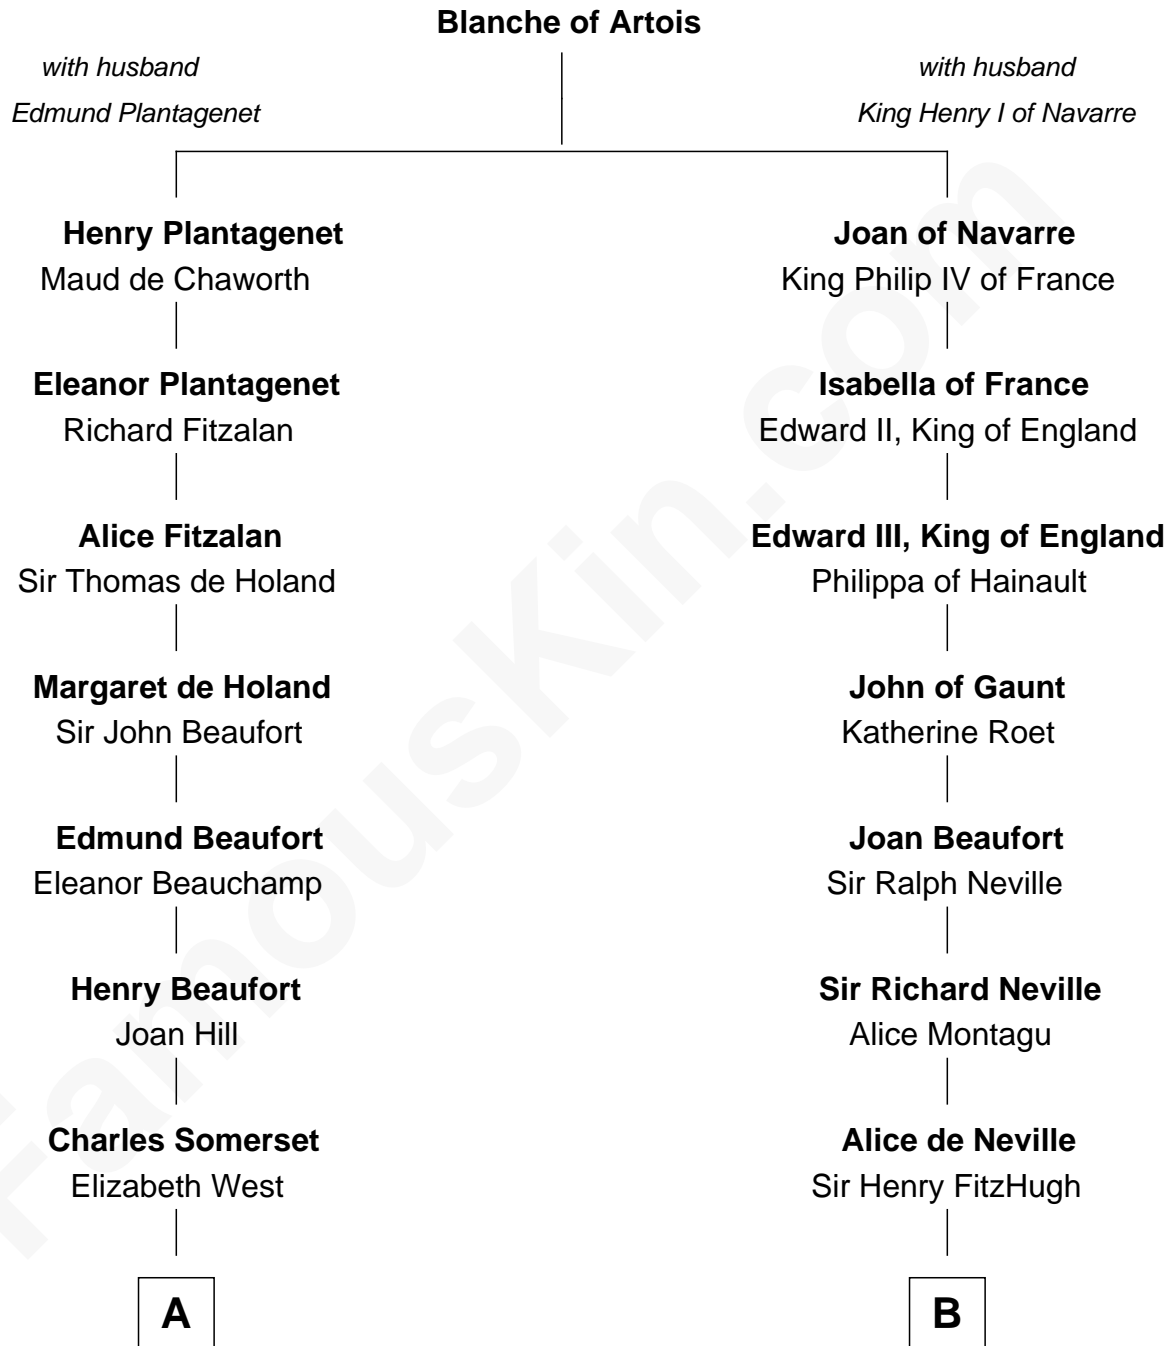

FamousKin.com Relationship Chart of

Benedict Cumberbatch

Movie, Television and Stage Actor

9th cousin 12 times removed of

Catherine Parr

6th Wife of King Henry VIII

C

Robert William Cumberbatch

Louisa Grace Hanson

Henry Alfred Cumberbatch

Hélène Gertrude Rees

Henry Carlton Cumberbatch

Pauline Ellen Laing Congdon

Timothy Carlton Congdon Cumberbatch

Wanda Ventham

Benedict Cumberbatch