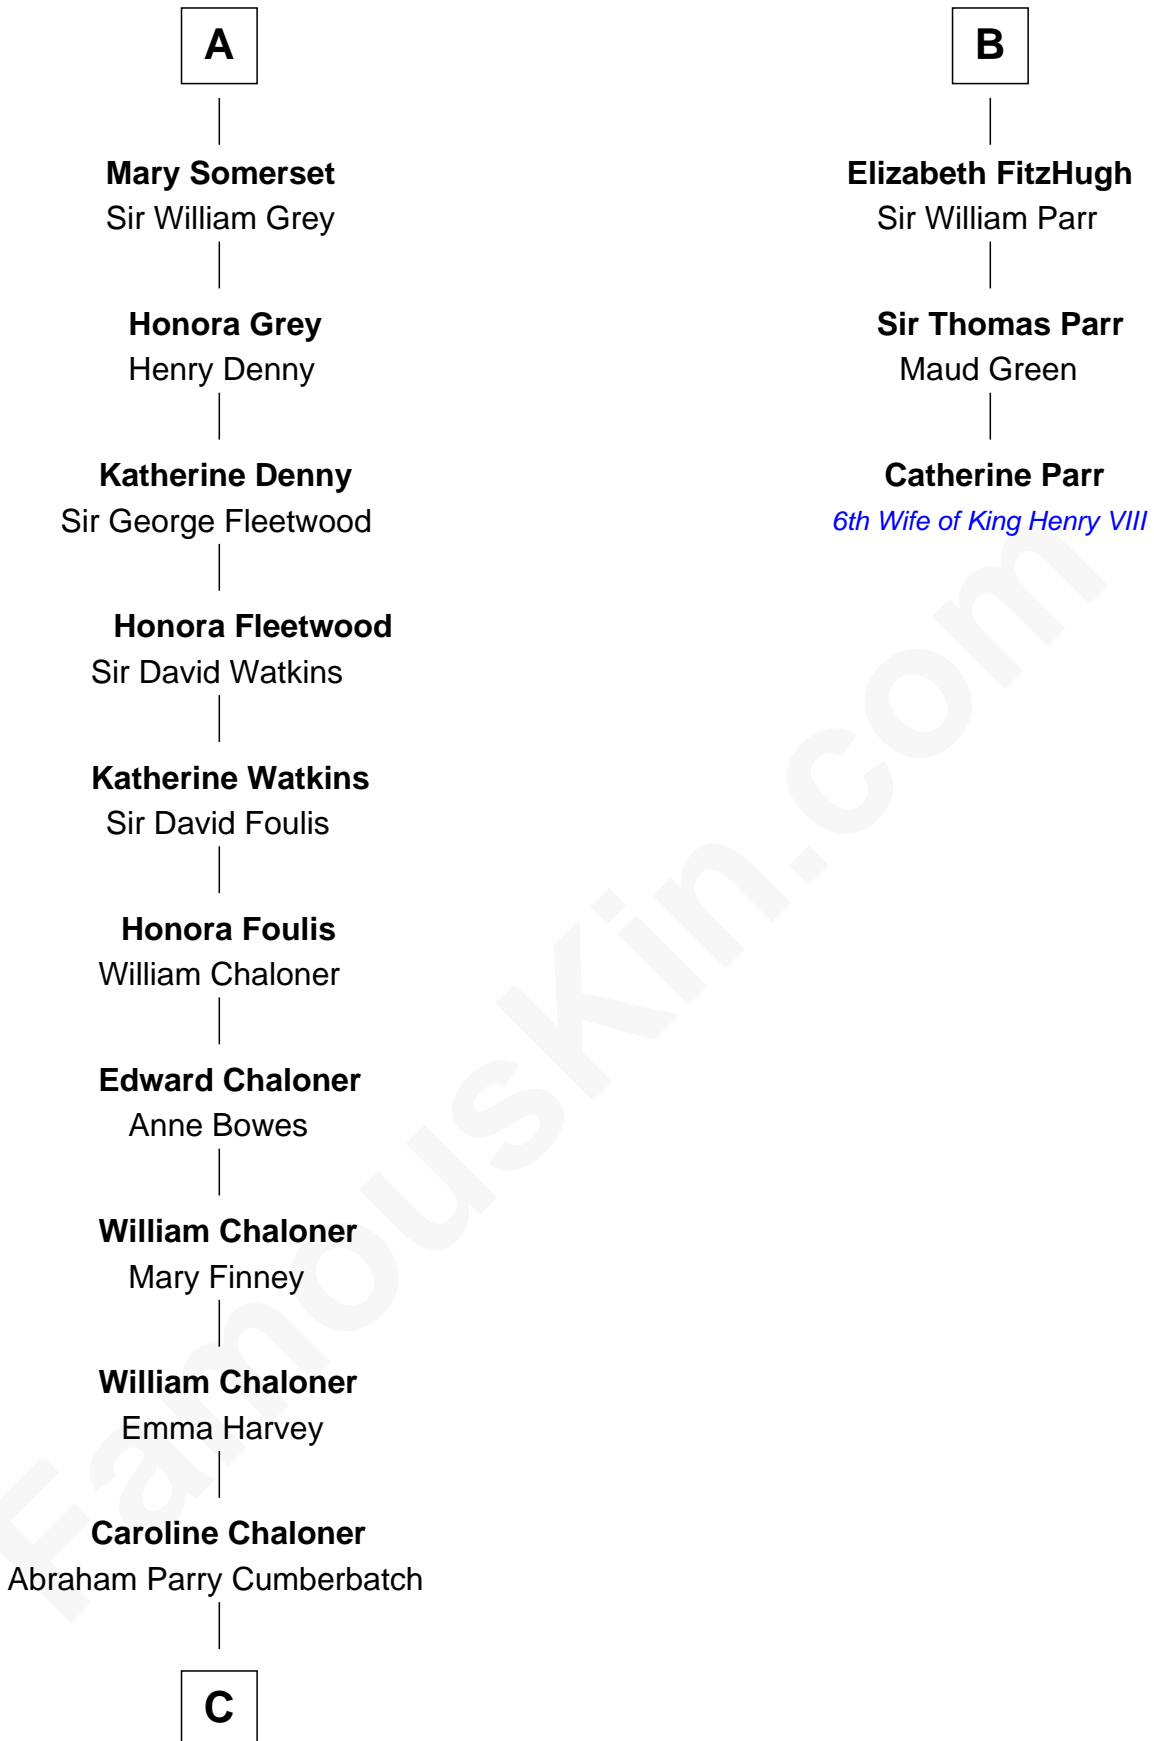

FamousKin.com Relationship Chart of

Benedict Cumberbatch

Movie, Television and Stage Actor

9th cousin 12 times removed of

Catherine Parr

6th Wife of King Henry VIII

C

Robert William Cumberbatch

Louisa Grace Hanson

Henry Alfred Cumberbatch

Hélène Gertrude Rees

Henry Carlton Cumberbatch

Pauline Ellen Laing Congdon

Timothy Carlton Congdon Cumberbatch

Wanda Ventham

Benedict Cumberbatch