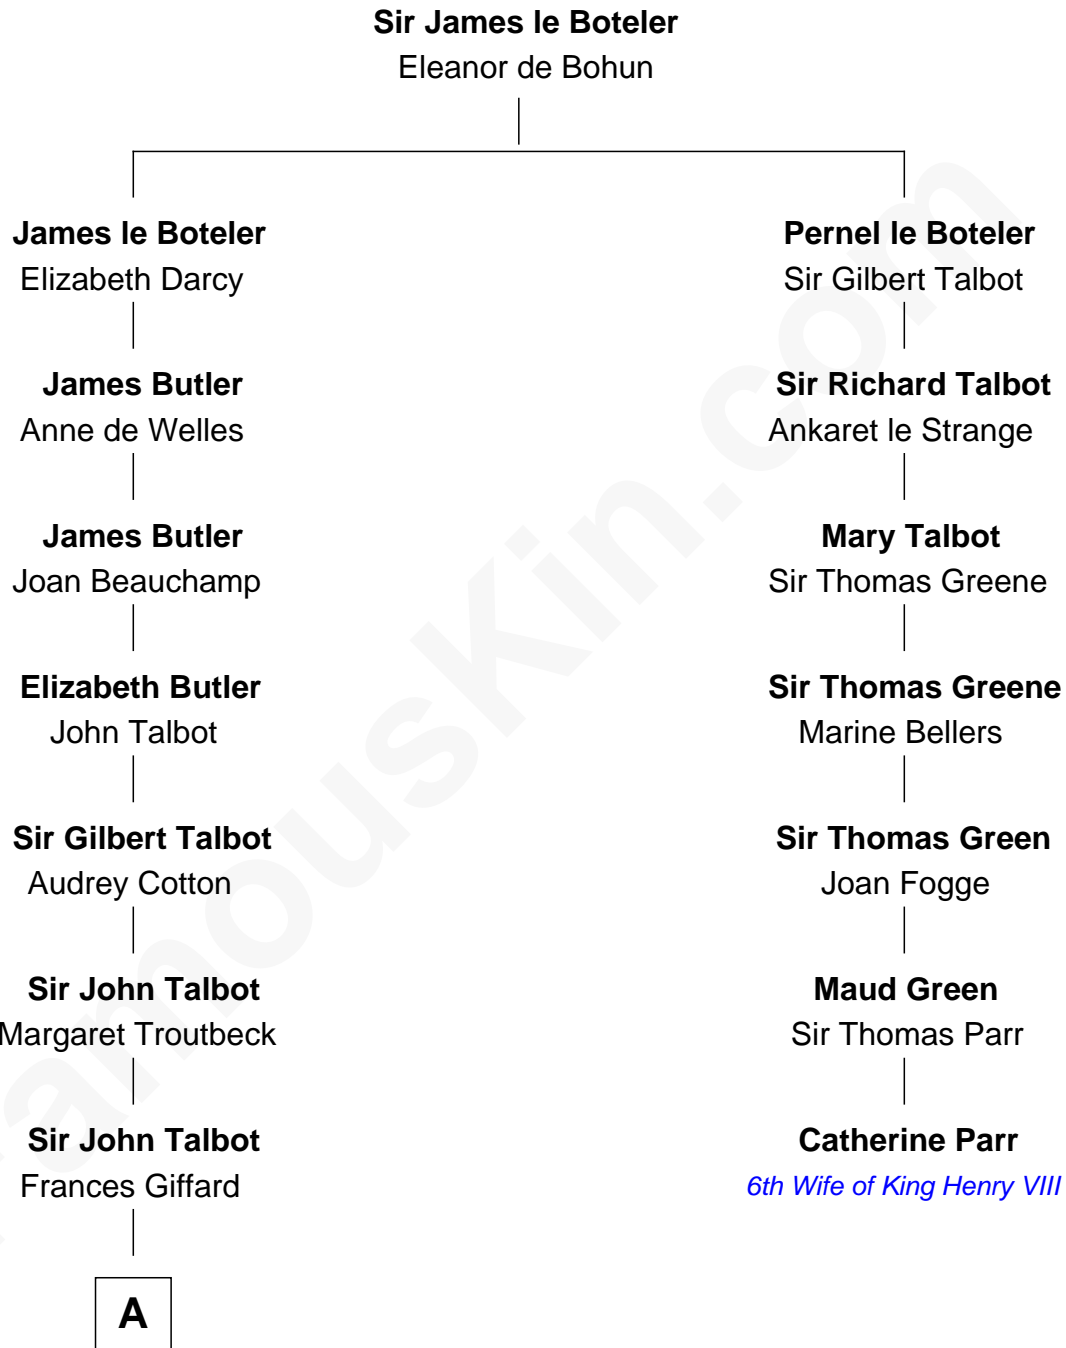

FamousKin.com

Relationship Chart of

Benedict Cumberbatch
Movie, Television and Stage Actor

6th cousin 13 times removed of

Catherine Parr
6th Wife of King Henry VIII

B

Henry Carlton Cumberbatch

Pauline Ellen Laing Congdon

Timothy Carlton Congdon Cumberbatch

Wanda Ventham

Benedict Cumberbatch

Movie, Television and Stage Actor

FamousKin.com