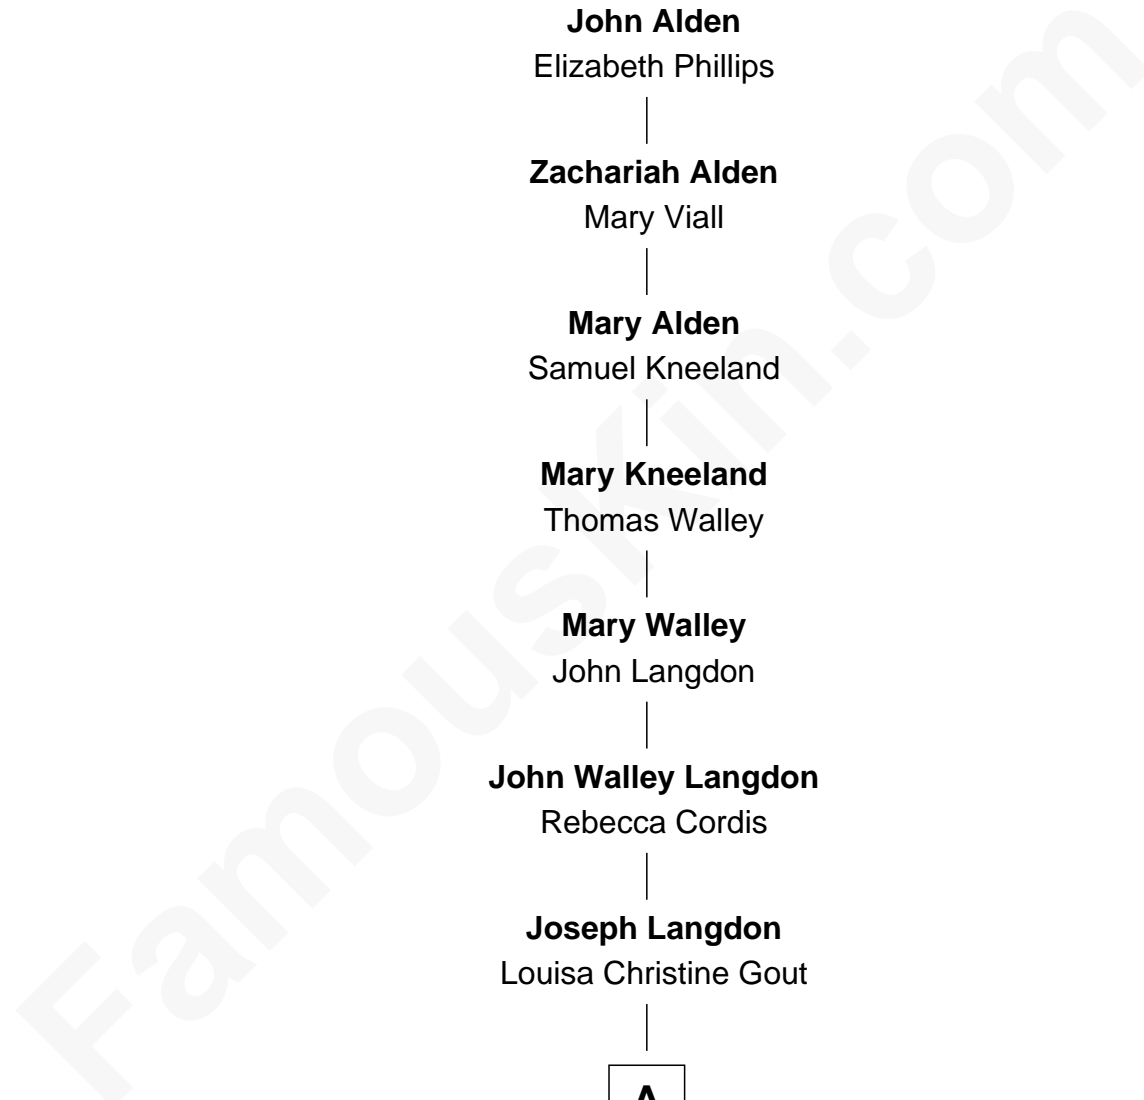

FamousKin.com Relationship Chart of

Benedict Cumberbatch

Movie, Television and Stage Actor

10th Great-grandson of

John Alden

(c1599 - 1687) Mayflower passenger 1620

MAYFLOWER

John Alden

Thomas Walley

Mary Walley

John Langdon

John Walley Langdon

Rebecca Cordis

Joseph Langdon

Louisa Christine Gout

A

A

Ida Josephine Langdon

Thomas Bowen Rees

Hélène Gertrude Rees

Henry Alfred Cumberbatch

Henry Carlton Cumberbatch

Pauline Ellen Laing Congdon

Timothy Carlton Congdon Cumberbatch