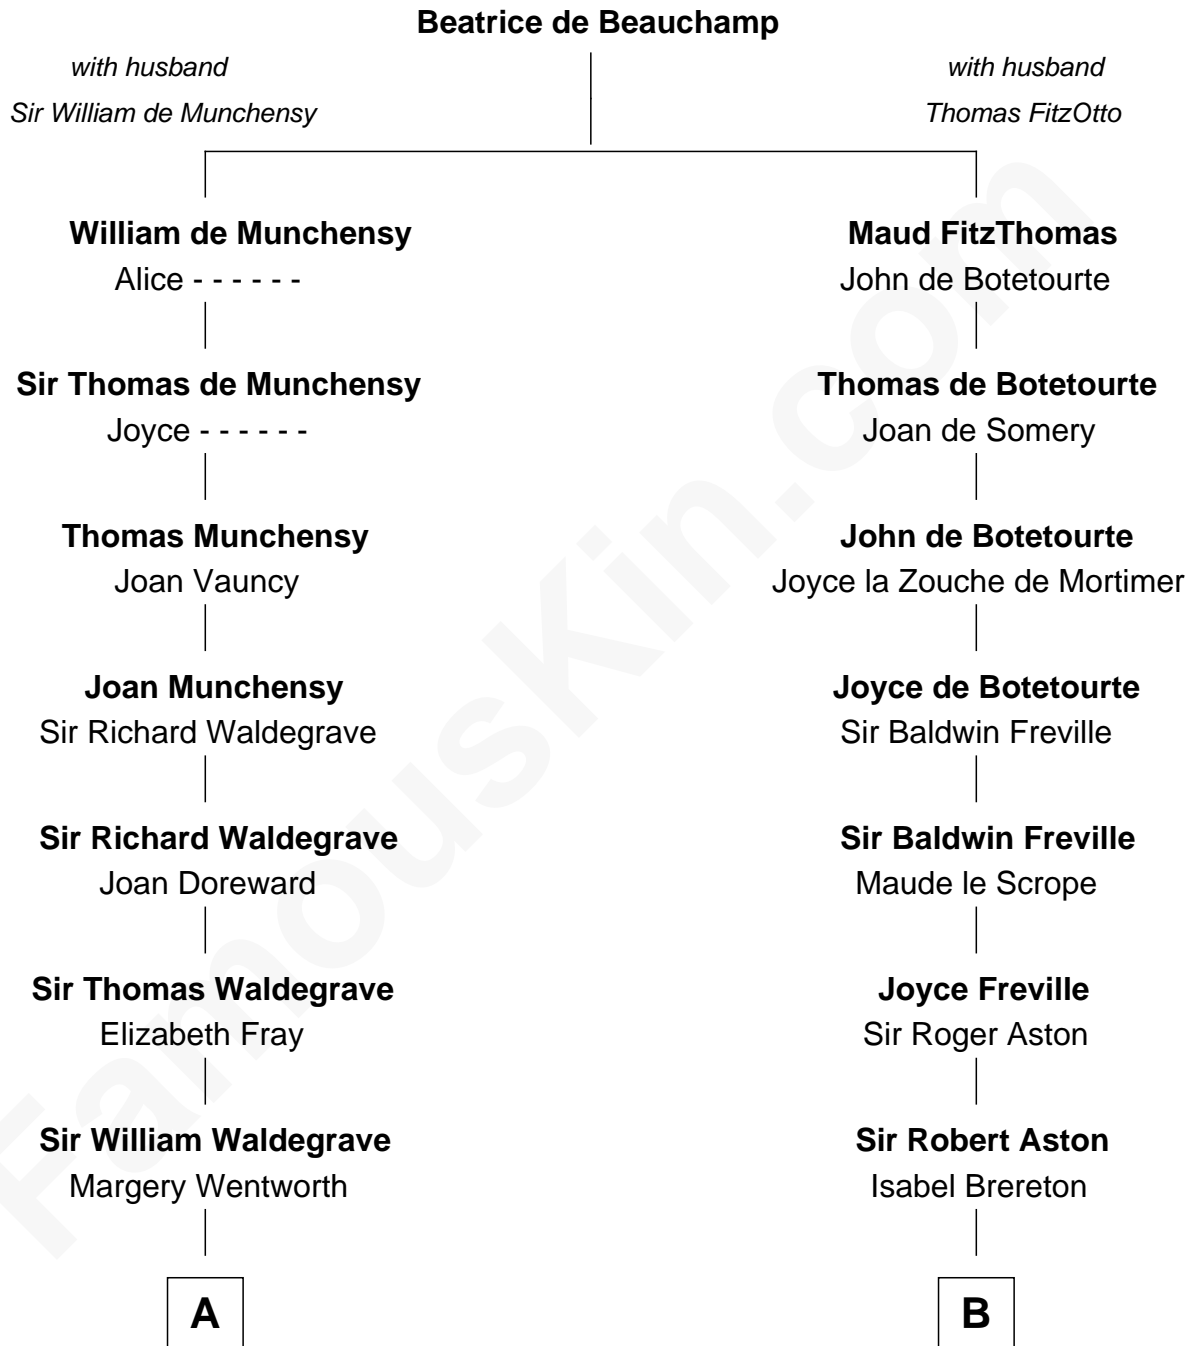

# FamousKin.com Relationship Chart of

**Benedict Cumberbatch**

*Movie, Television and Stage Actor*

20th cousin 1 time removed of

**General James Longstreet**

*Confederate Army - U.S. Civil War*

**C**

**Robert William Cumberbatch**

Louisa Grace Hanson

**Henry Alfred Cumberbatch**

Hélène Gertrude Rees

**Henry Carlton Cumberbatch**

Pauline Ellen Laing Congdon

**Timothy Carlton Congdon Cumberbatch**

Wanda Ventham

**Benedict Cumberbatch**

*Movie, Television and Stage Actor*

**D**

**John Dent**

Sarah Marshall

**Thomas Marshall Dent**

Anne Magruder

**Mary Anna Dent**

James Longstreet