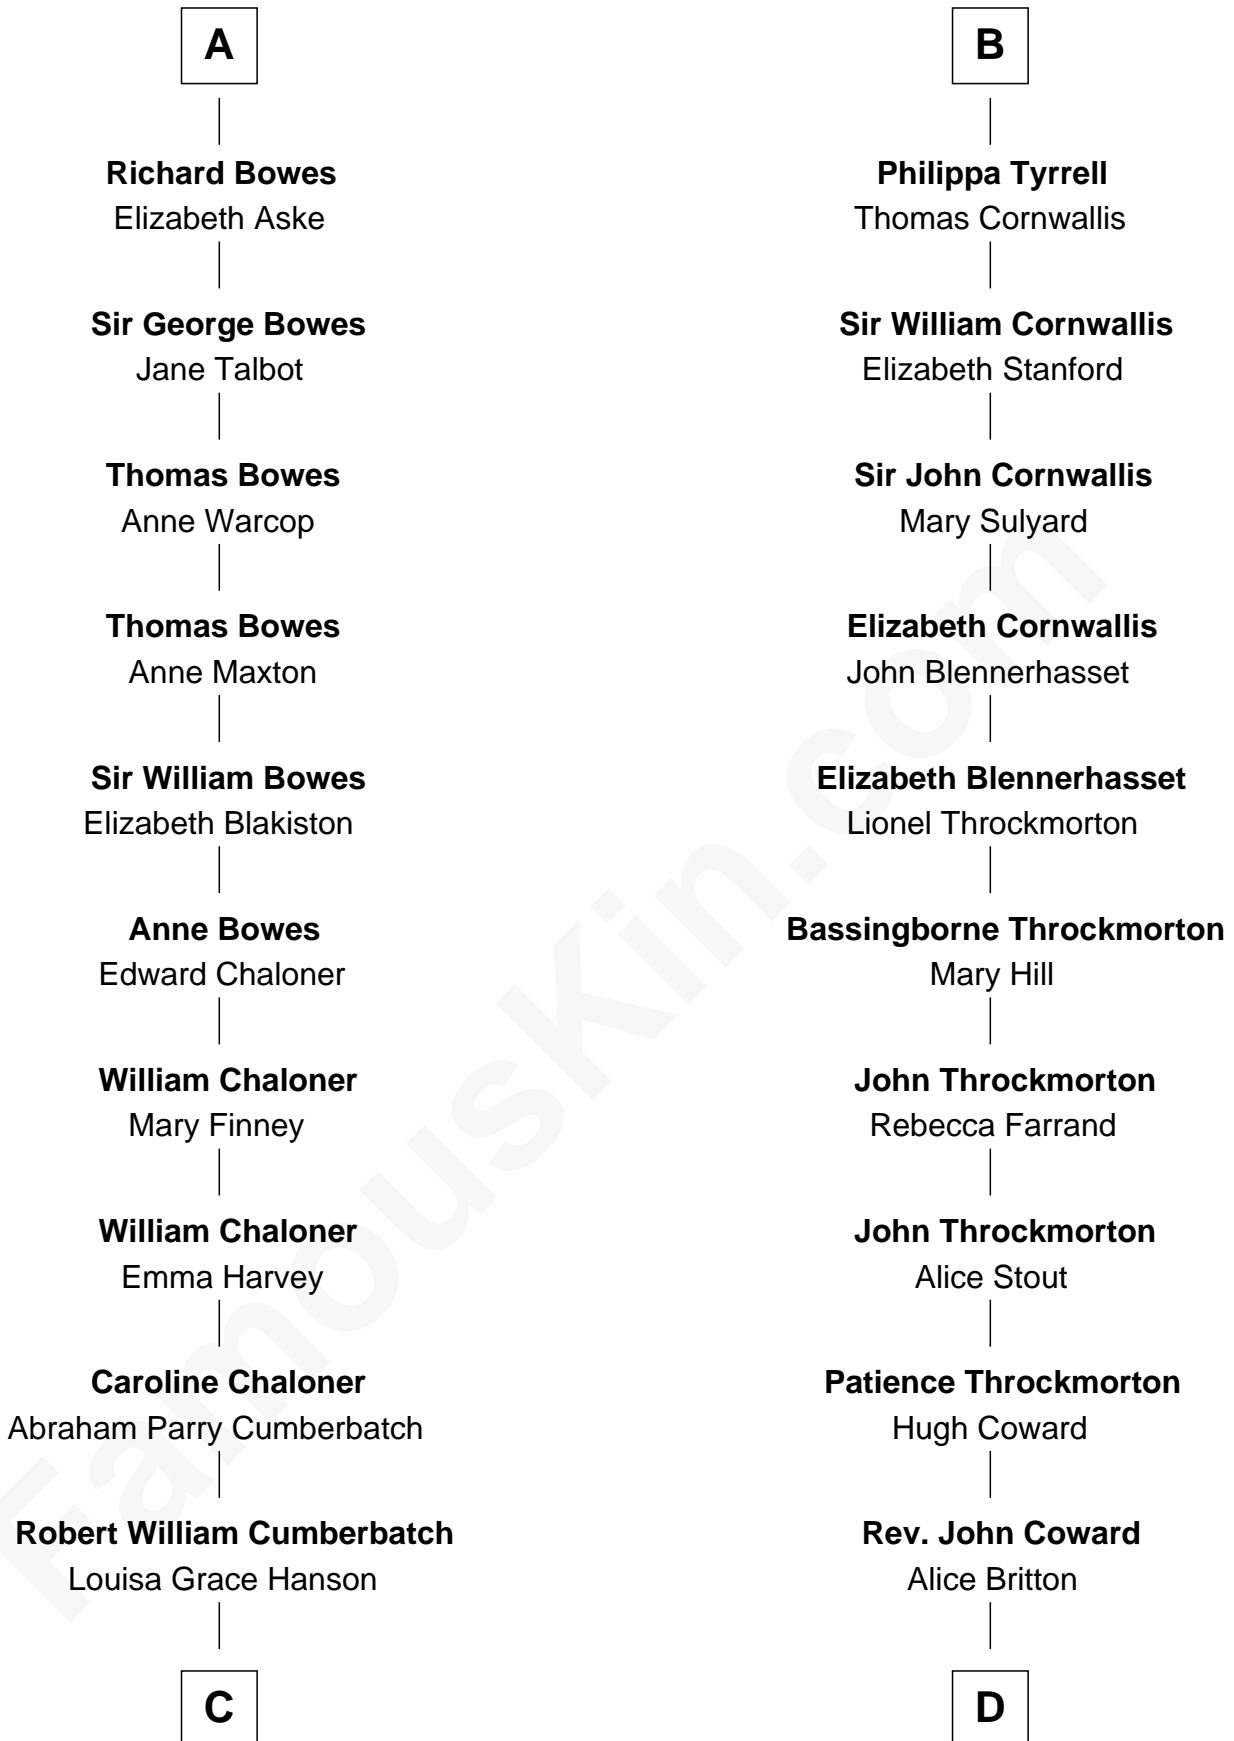

FamousKin.com

Relationship Chart of

Benedict Cumberbatch

Movie, Television and Stage Actor

20th cousin of

General James Longstreet

Confederate Army - U.S. Civil War

C

Henry Alfred Cumberbatch

Hélène Gertrude Rees

Henry Carlton Cumberbatch

Pauline Ellen Laing Congdon

Timothy Carlton Congdon Cumberbatch

Wanda Ventham

Benedict Cumberbatch

Movie, Television and Stage Actor

D

Deliverance Coward

James FitzRandolph

Hannah FitzRandolph

William Longstreet

James Longstreet

Mary Anna Dent

General James Longstreet