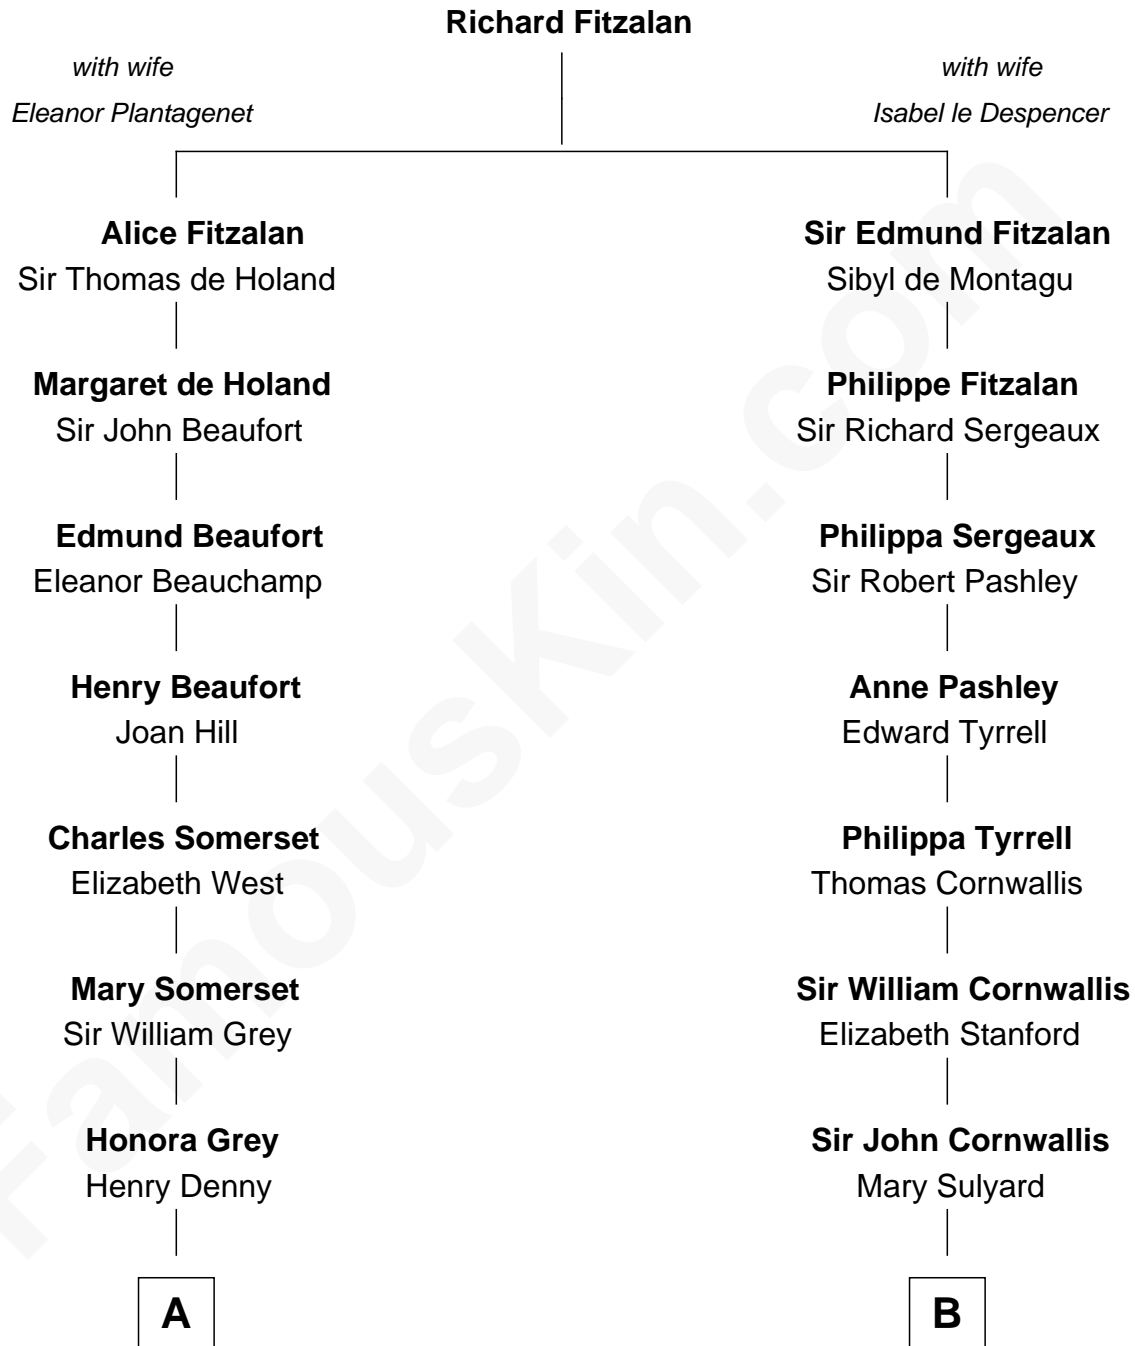

FamousKin.com

Relationship Chart of

Benedict Cumberbatch

Movie, Television and Stage Actor

17th cousin 2 times removed of

General James Longstreet

Confederate Army - U.S. Civil War

C