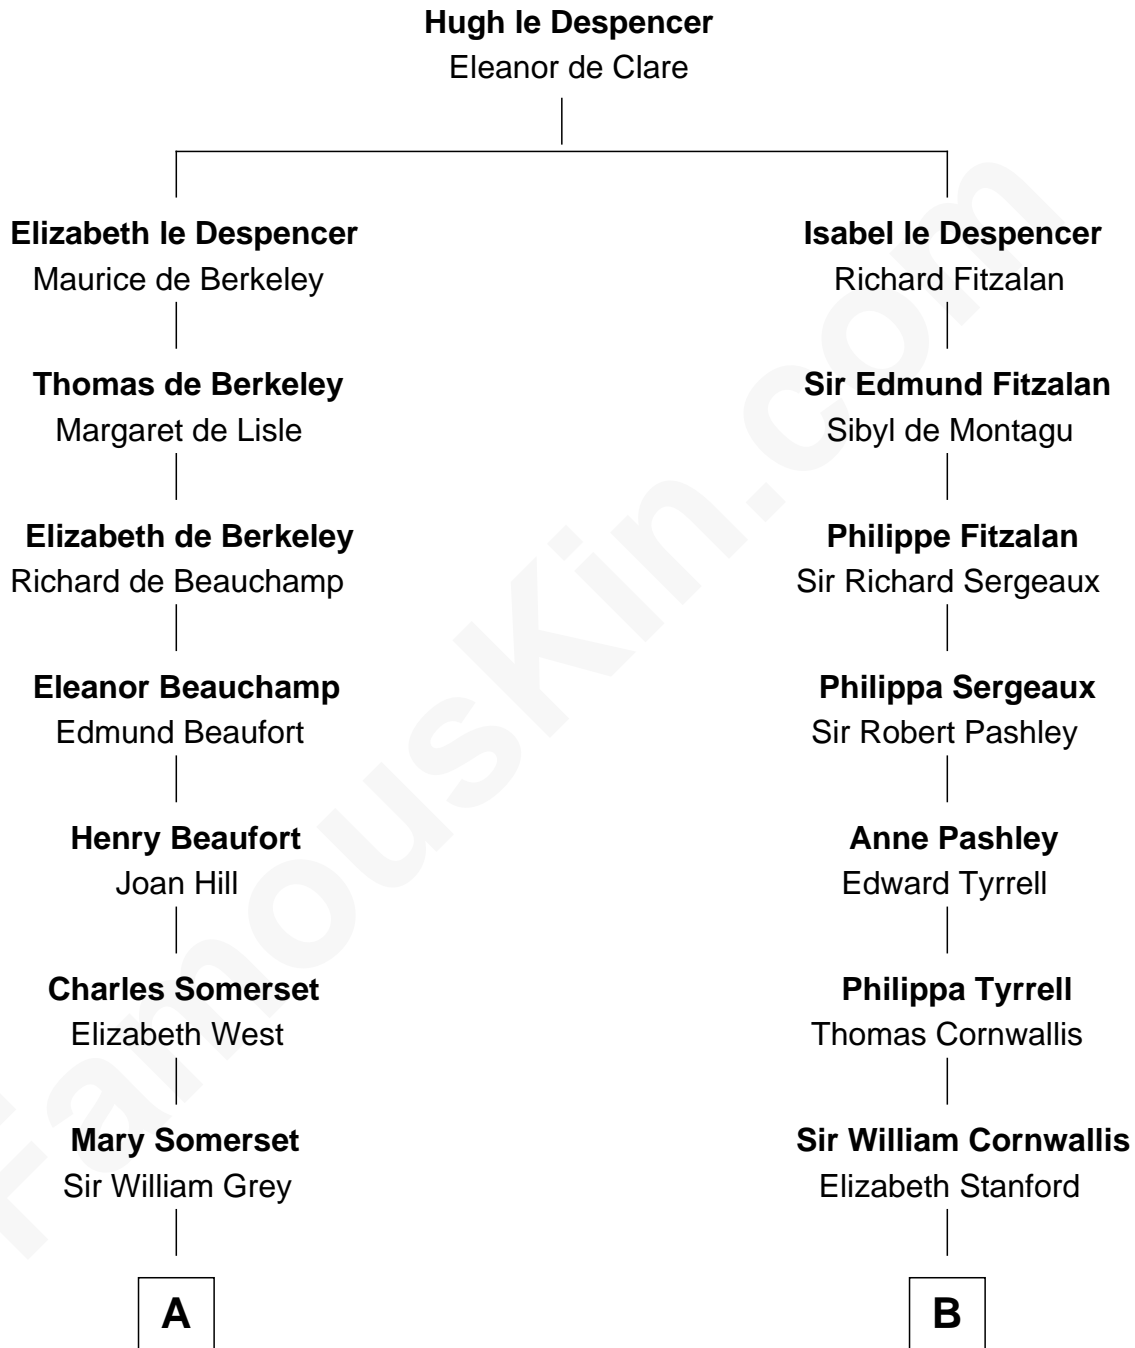

FamousKin.com

Relationship Chart of

Benedict Cumberbatch

Movie, Television and Stage Actor

18th cousin 2 times removed of

General James Longstreet

Confederate Army - U.S. Civil War

FamousKin.com