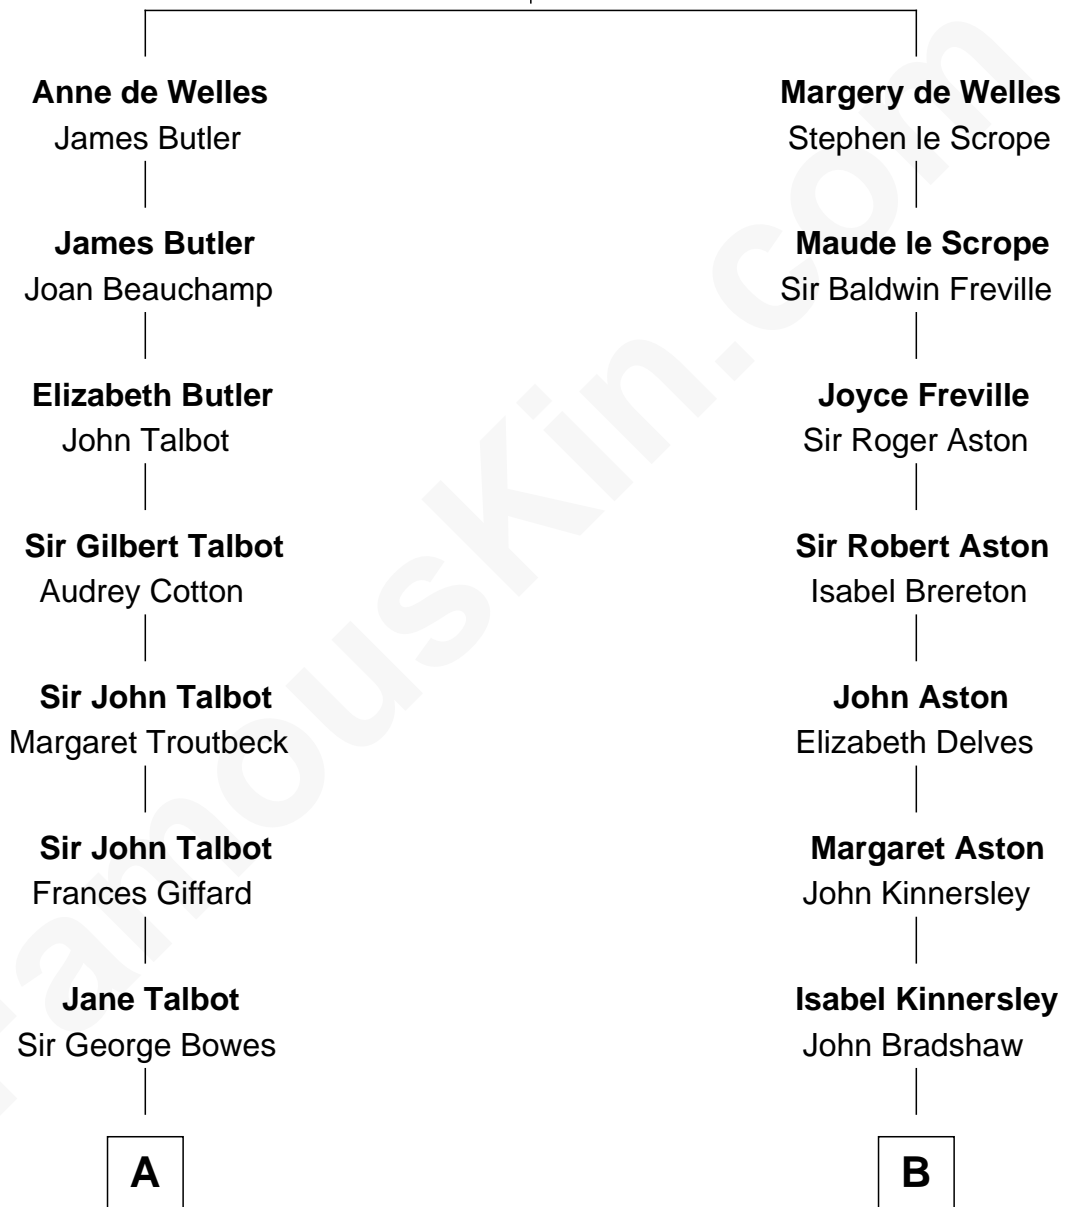

FamousKin.com

Relationship Chart of

Benedict Cumberbatch

Movie, Television and Stage Actor

17th cousin 1 time removed of

General James Longstreet

Confederate Army - U.S. Civil War

John de Welles

Maud de Roos

Timothy Carlton Congdon Cumberbatch

Wanda Ventham

Benedict Cumberbatch

Movie, Television and Stage Actor

FamousKin.com