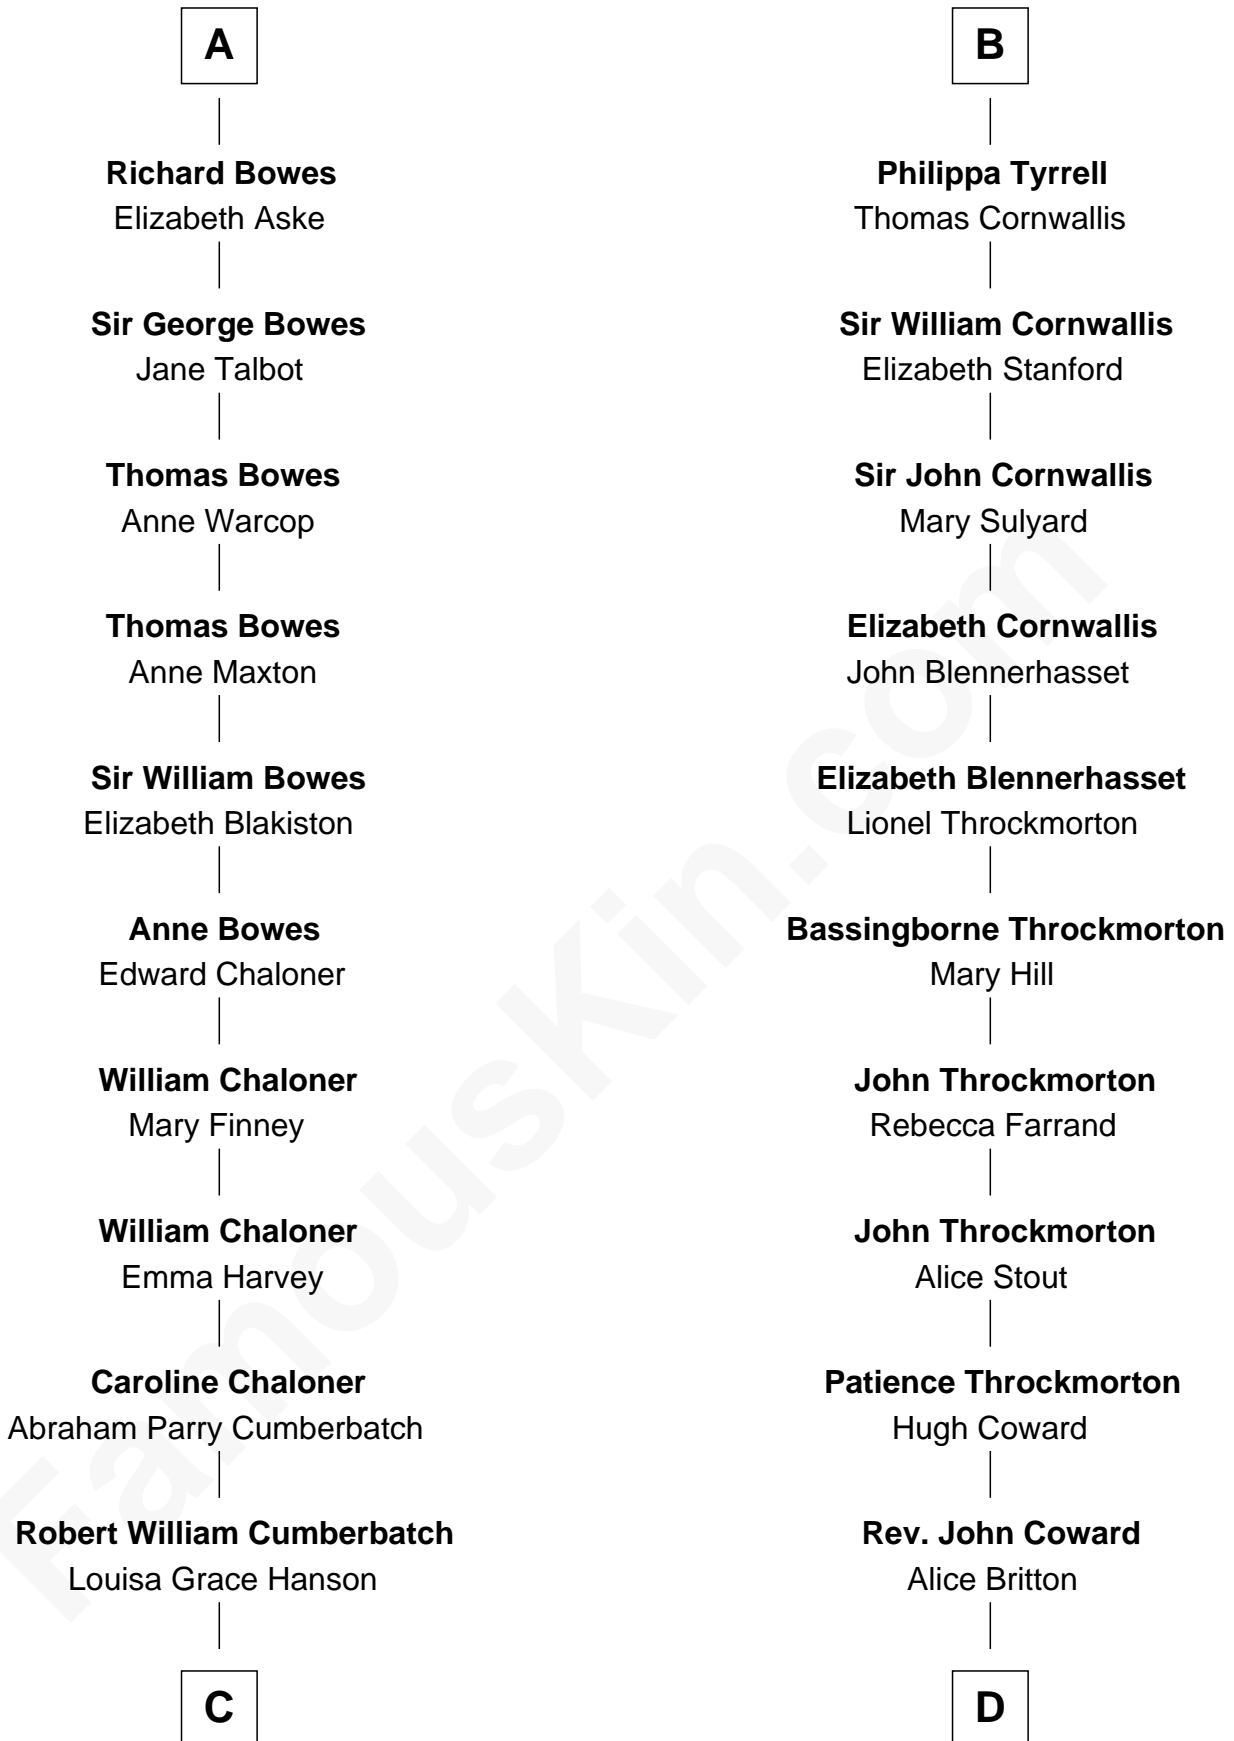

## Relationship Chart of

**Benedict Cumberbatch**

*Movie, Television and Stage Actor*

20th cousin of

**General James Longstreet**

*Confederate Army - U.S. Civil War*

**C**

**Henry Alfred Cumberbatch**

**Deliverance Coward**

James FitzRandolph

**Hannah FitzRandolph**

William Longstreet

**James Longstreet**

Mary Anna Dent

**General James Longstreet**

*Confederate Army - U.S. Civil War*