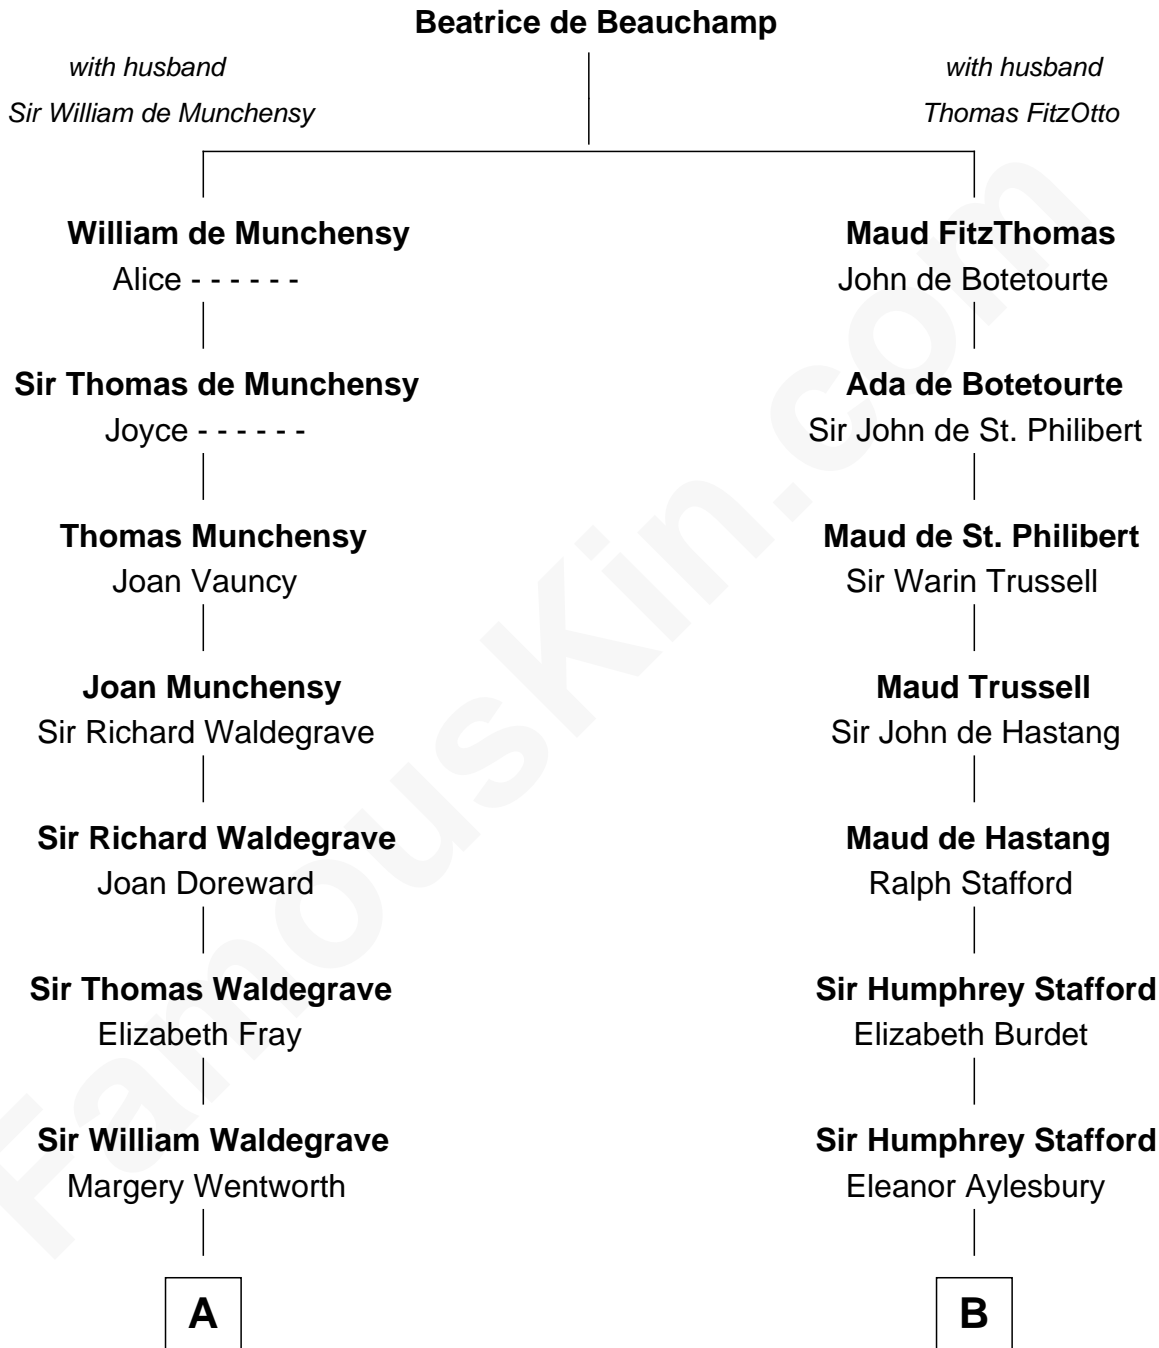

FamousKin.com
Relationship Chart of
Benedict Cumberbatch
Movie, Television and Stage Actor

21st cousin of
Jack London
Author of "The Call of the Wild"

C

Robert William Cumberbatch

Louisa Grace Hanson

Henry Alfred Cumberbatch

Hélène Gertrude Rees

Henry Carlton Cumberbatch

Pauline Ellen Laing Congdon

Timothy Carlton Congdon Cumberbatch

Wanda Ventham

Benedict Cumberbatch

Movie, Television and Stage Actor

D